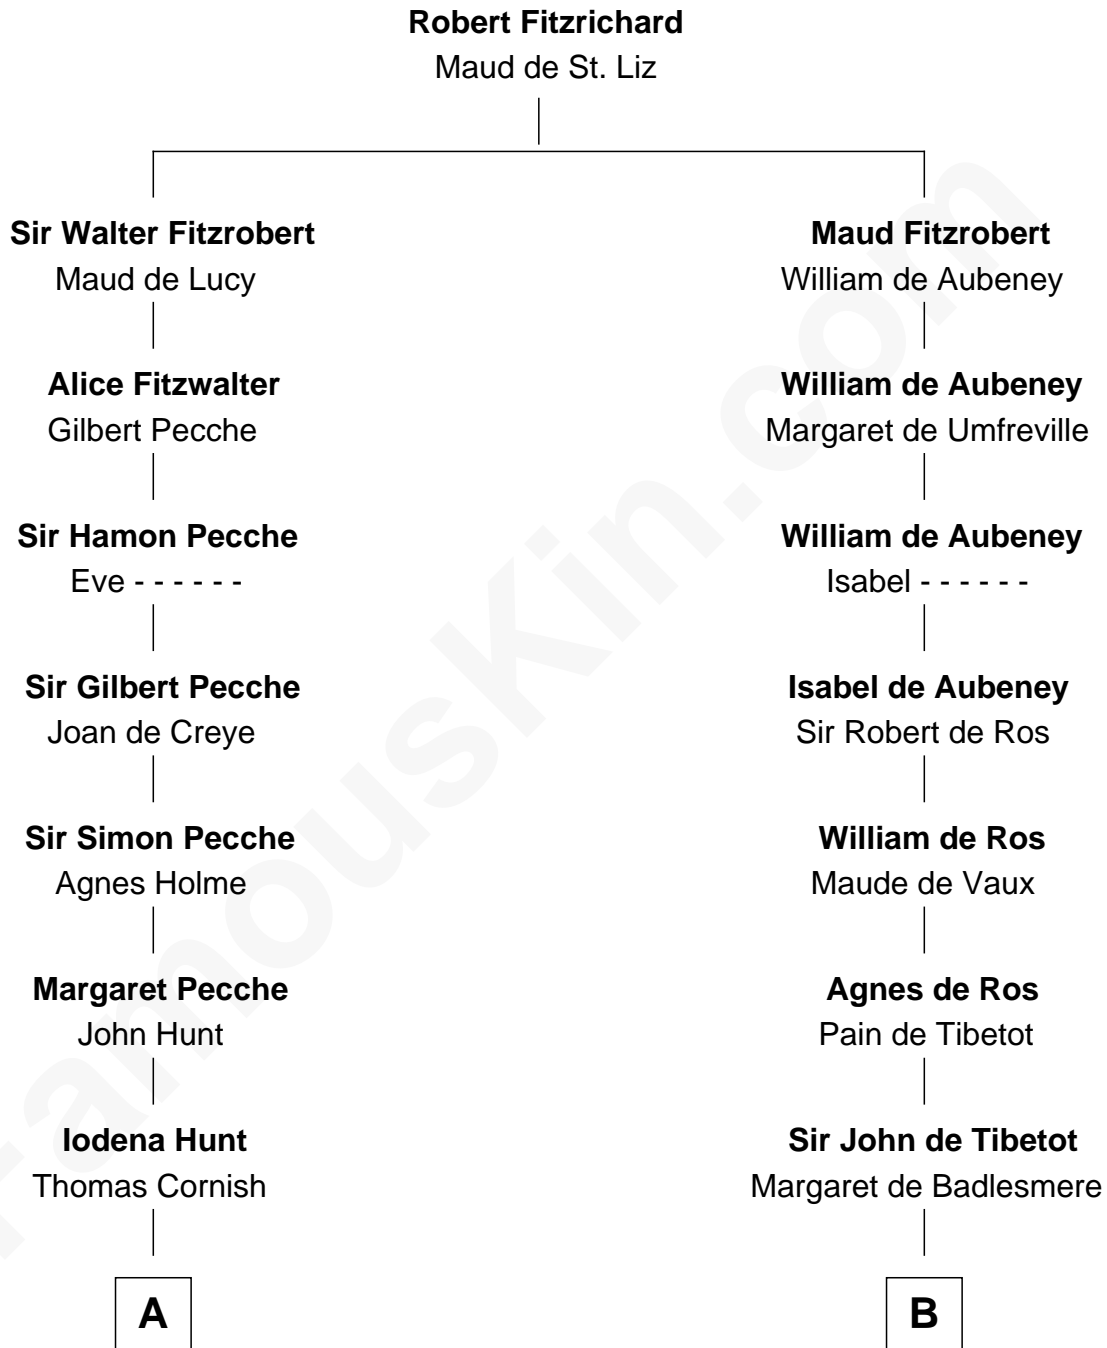

## Relationship Chart of

### Eliphalet Remington

Founder of Remington Arms Company

17th cousin 3 times removed of

**Rev. George Burroughs**

Executed for Witchcraft, Salem 1692

**C**

—  
**Sarah Welles**  
Jonathan Robbins

—  
**Sarah Robbins**  
Elisha Kilbourn