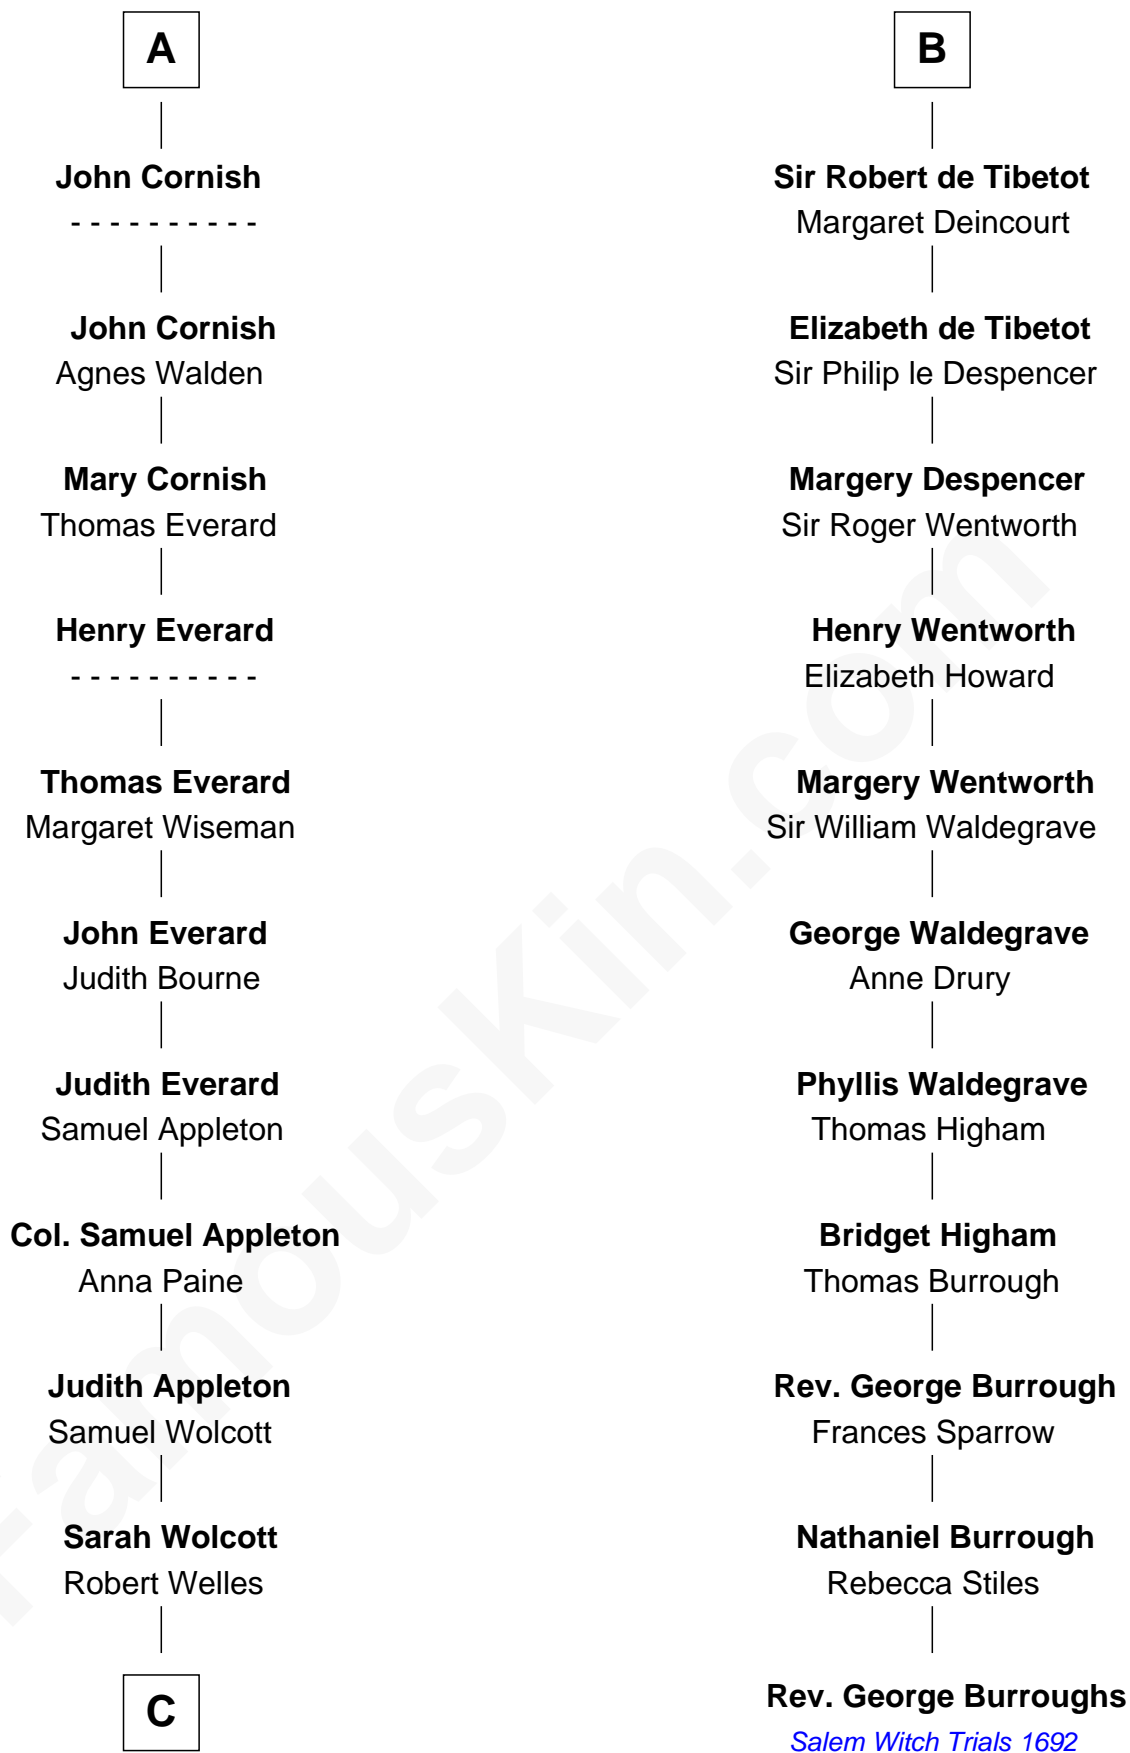

## Relationship Chart of

### Eliphalet Remington

Founder of Remington Arms Company

17th cousin 3 times removed of

**Rev. George Burroughs**

Executed for Witchcraft, Salem 1692

**C**

—  
**Sarah Welles**  
Jonathan Robbins

—  
**Sarah Robbins**  
Elisha Kilbourn

—  
**Elizabeth Kilbourn**  
Eliphalet Remington

—  
**Eliphalet Remington**  
*Founder of Remington Arms Company*

FamousKin.com