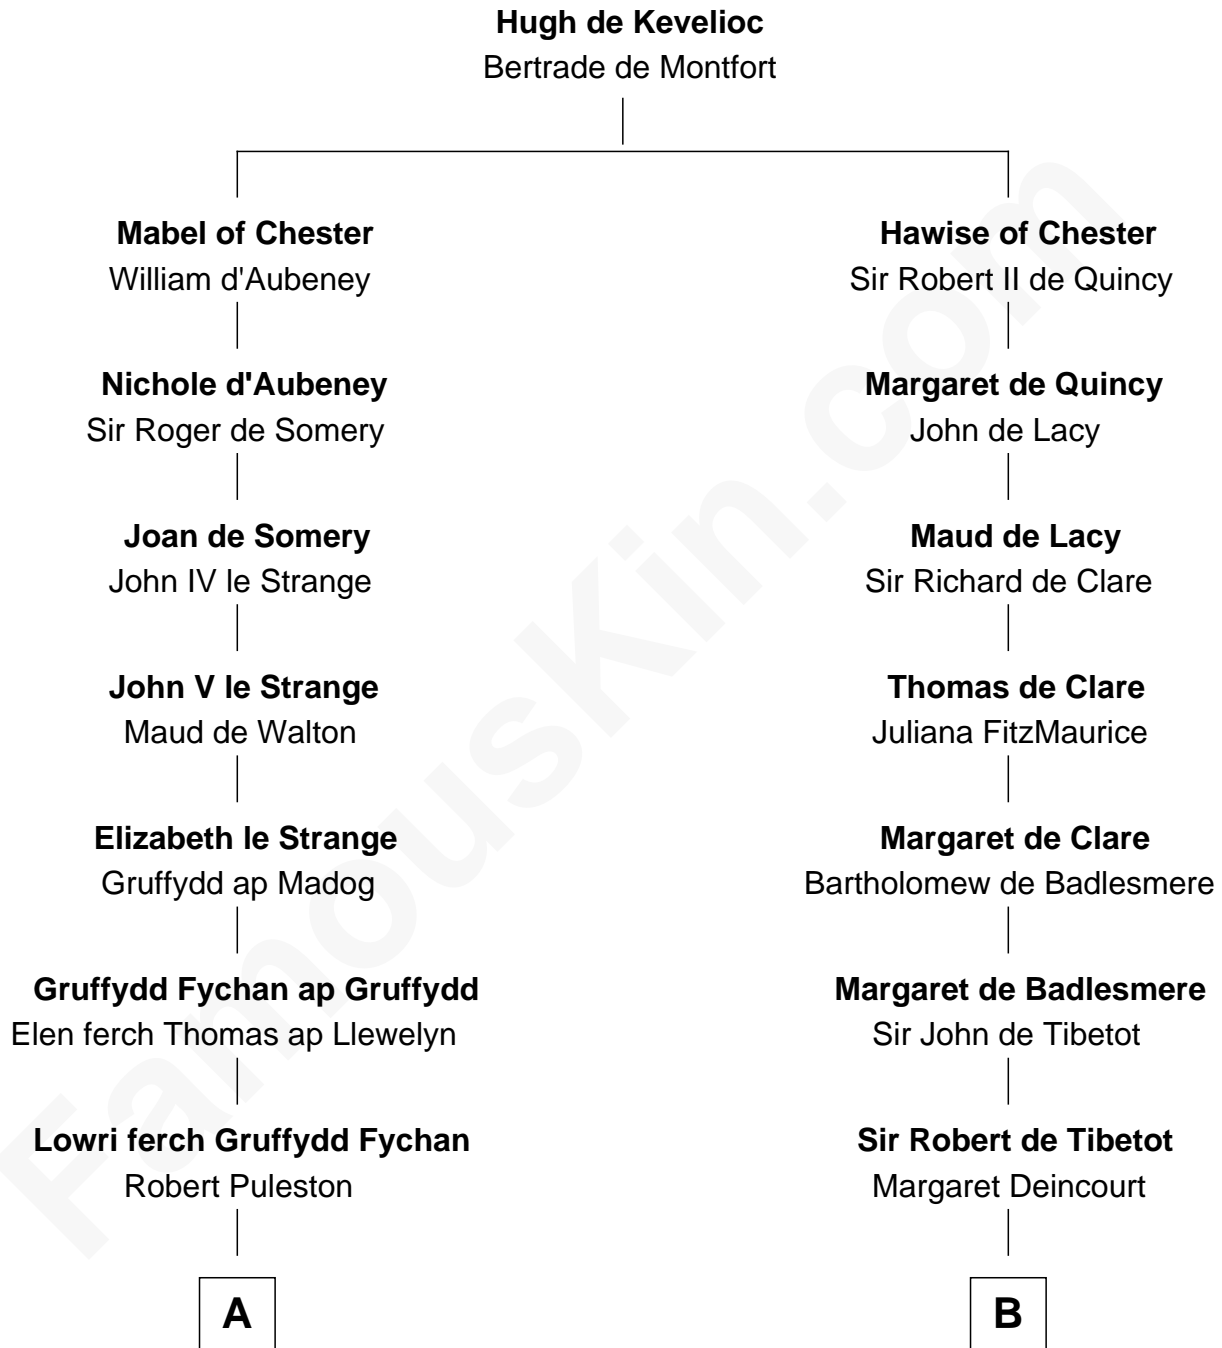

FamousKin.com

Relationship Chart of

Eliphalet Remington

Founder of Remington Arms Company

16th cousin 4 times removed of

Rev. George Burroughs

Executed for Witchcraft, Salem 1692

C

—
Sarah Welles
Jonathan Robbins

—
Sarah Robbins
Elisha Kilbourn

—
Elizabeth Kilbourn
Eliphalet Remington

—
Eliphalet Remington
Founder of Remington Arms Company

FamousKin.com