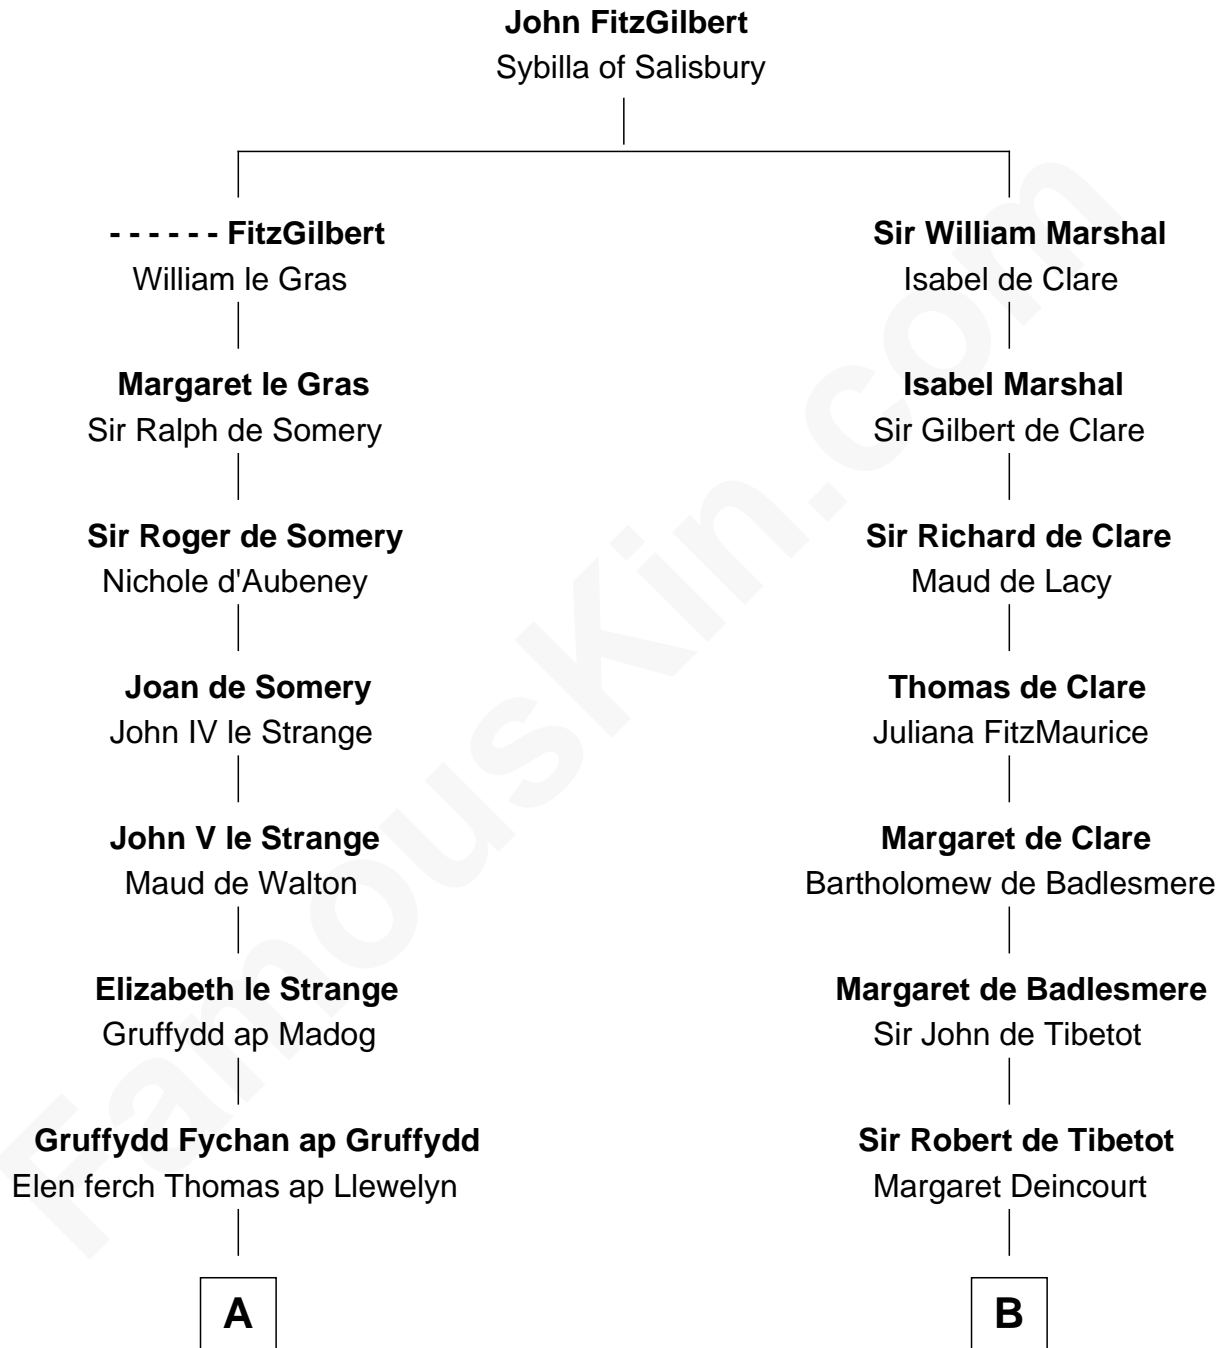

## Relationship Chart of

### Eliphalet Remington

Founder of Remington Arms Company

16th cousin 5 times removed of

**Rev. George Burroughs**

Executed for Witchcraft, Salem 1692

**C**

—  
**Sarah Wolcott**

Robert Welles