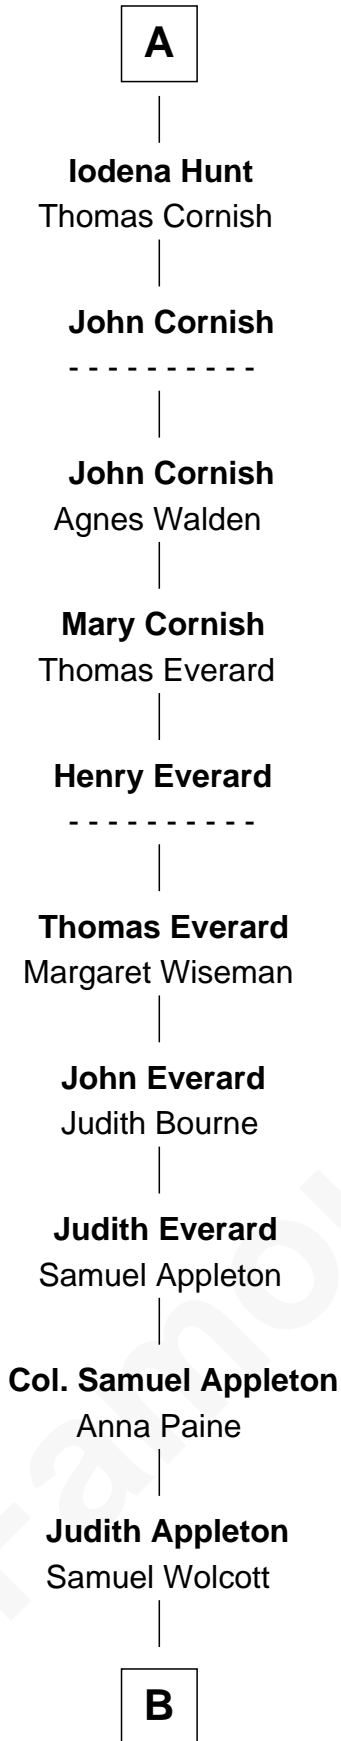

FamousKin.com Relationship Chart of Eliphalet Remington

Founder of Remington Arms Company

3rd cousin 18 times removed of

Roger le Bigod

Magna Carta Surety

Richard Fitzgilbert

Rohese Giffard

Robert Fitzrichard

Maud de St. Liz

Sir Walter Fitzrobert

Maud de Lucy

Alice Fitzwalter

Gilbert Pecche

Sir Hamon Pecche

Eve -----

Sir Gilbert Pecche

Joan de Creye

Sir Simon Pecche

Agnes Holme

Margaret Pecche

John Hunt

A

Gilbert Fitzrichard de Clare

Adeliza de Clermont-en-Beauvaisis

Alice Fitzrichard de Clare

Aubrey de Vere

Juliana de Vere

Roger Bigod

Roger le Bigod

Magna Carta Surety

B

—
Sarah Wolcott