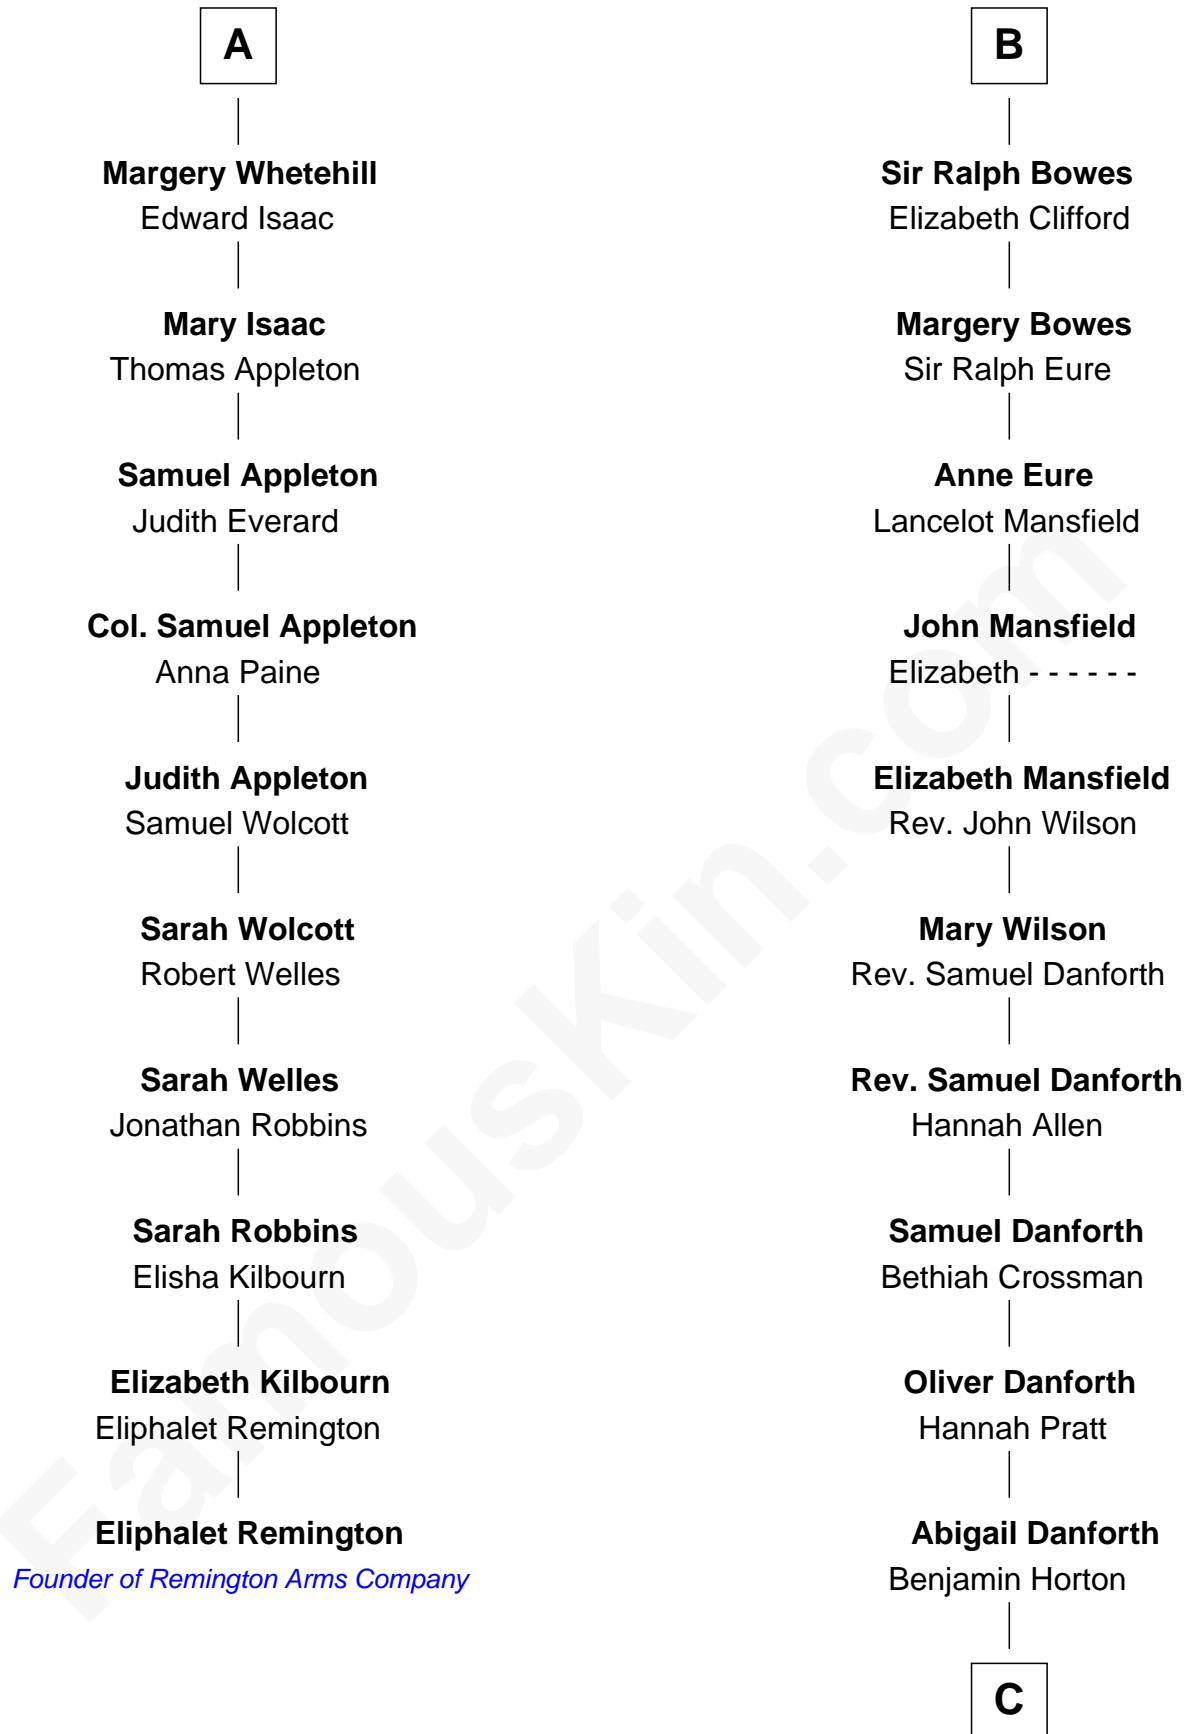

## Relationship Chart of

### Eliphalet Remington

Founder of Remington Arms Company

16th cousin 4 times removed of

**E. C. Segar**

Cartoonist (Popeye creator)

**C**

**Abigail Danforth Horton**

Eleazer Walker

**Mary Jane Walker**

Thomas Segar

**Amzi Andrews Segar**

Erma Irene Crisler

**E. C. Segar**

*Cartoonist*