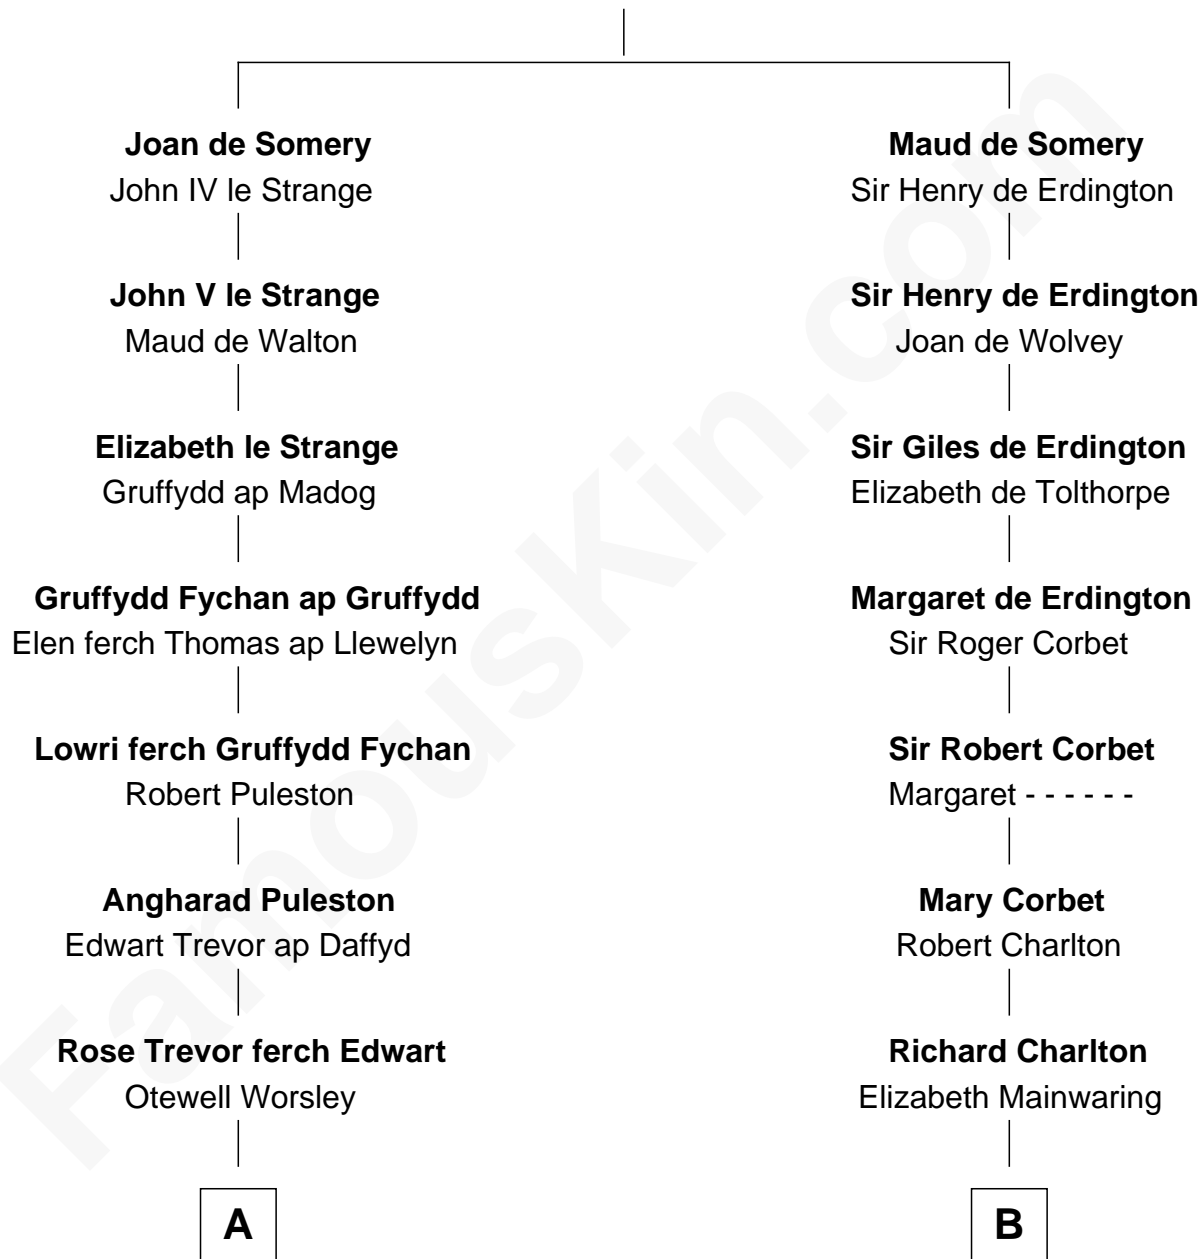

FamousKin.com

Relationship Chart of

Eliphalet Remington

Founder of Remington Arms Company

17th cousin 1 time removed of

John Davis

14th and 17th Governor of Massachusetts

Sir Roger de Somery

Nichole d'Aubenev

C

—
Elizabeth Kilbourn
Eliphalet Remington

—
Eliphalet Remington
Founder of Remington Arms Company

FamousKin.com