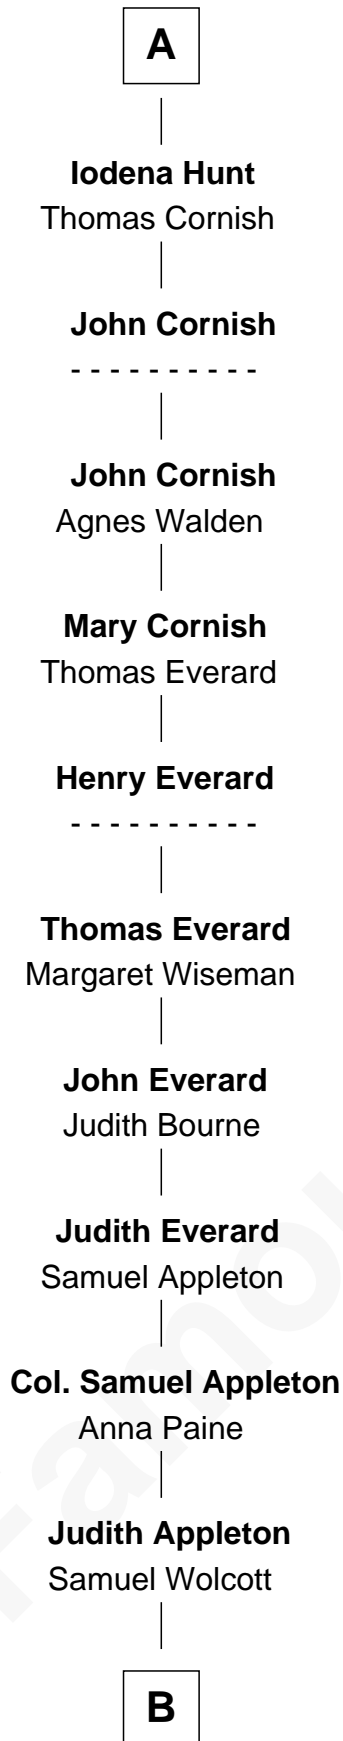

FamousKin.com

Relationship Chart of

Eliphalet Remington

Founder of Remington Arms Company

2nd cousin 19 times removed of

Henry de Bohun
Magna Carta Surety

Maud of Northumberland

with husband
Simon I de St. Liz

with husband
David I, King of Scotland

Maud de St. Liz
Robert Fitzrichard

Sir Walter Fitzrobert
Maud de Lucy

Alice Fitzwalter
Gilbert Pecche

Sir Hamon Pecche
Eve -----

Sir Gilbert Pecche
Joan de Creye

Sir Simon Pecche
Agnes Holme

Margaret Pecche
John Hunt

Henry of Huntingdon
Ada de Warenne

Margaret of Scotland
Humphrey IV de Bohun

Henry de Bohun
Magna Carta Surety

A

B

—
Sarah Wolcott

Robert Welles