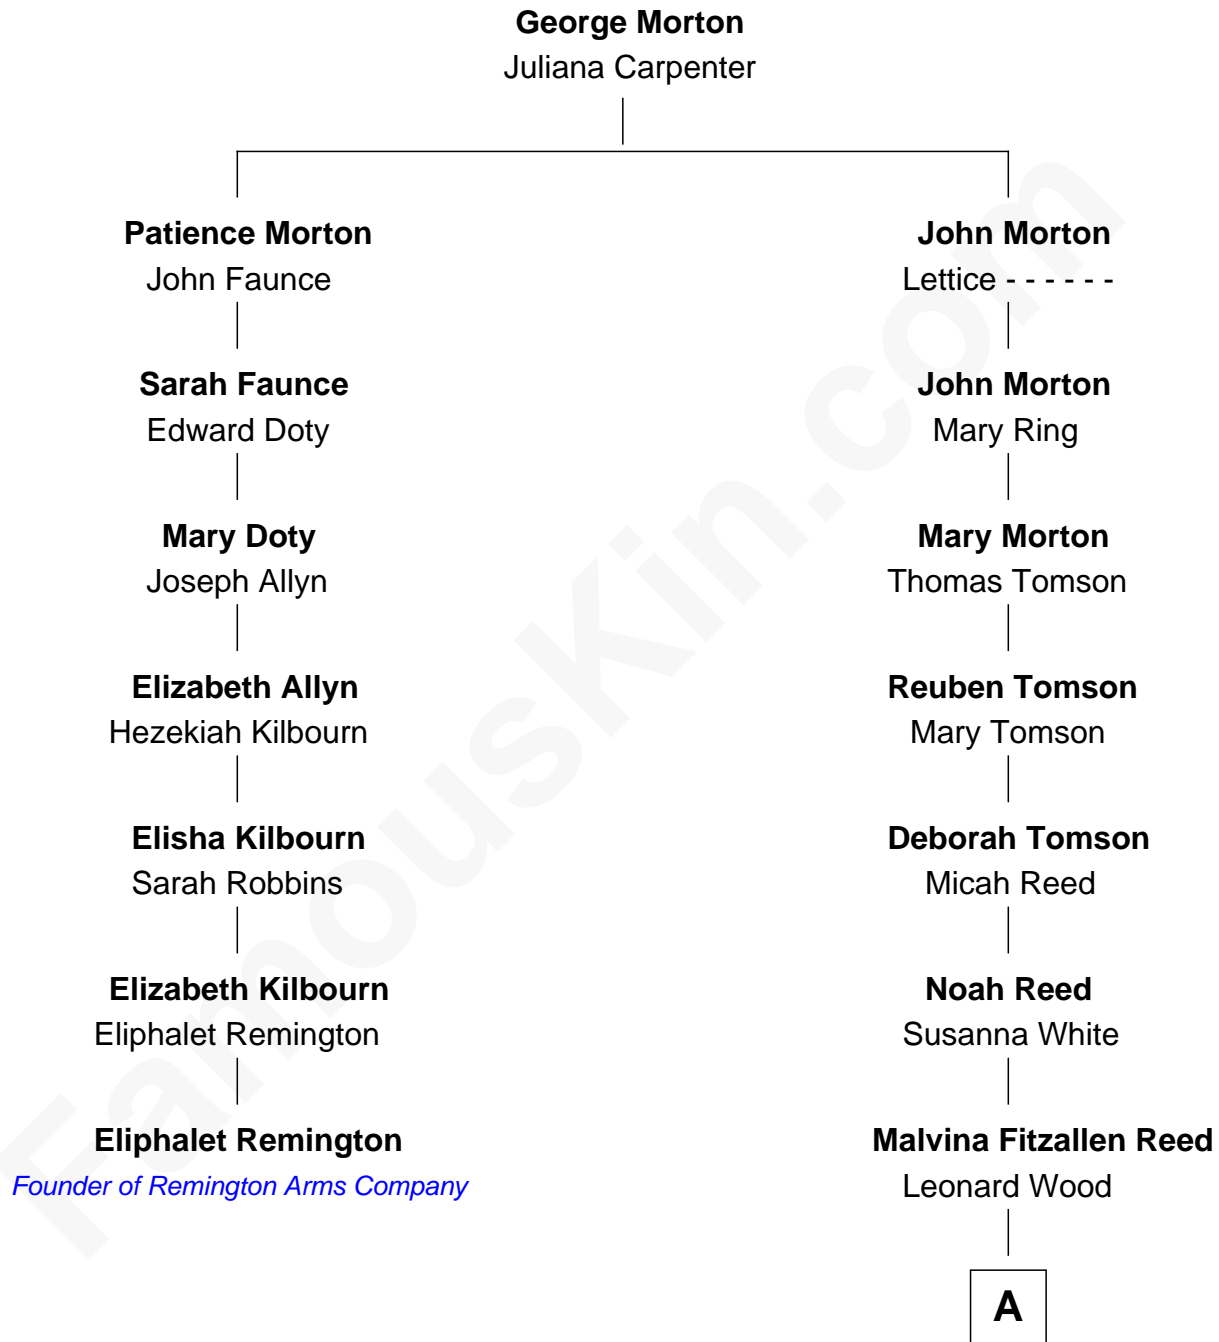

FamousKin.com

Relationship Chart of

Eliphalet Remington

Founder of Remington Arms Company

6th cousin 2 times removed of

Maj. Gen. Leonard Wood

Leader of the Rough Riders

A

Dr. Charles Jewett Wood
Caroline Elizabeth Hagar

Maj. Gen. Leonard Wood
Leader of the Rough Riders

FamousKin.com