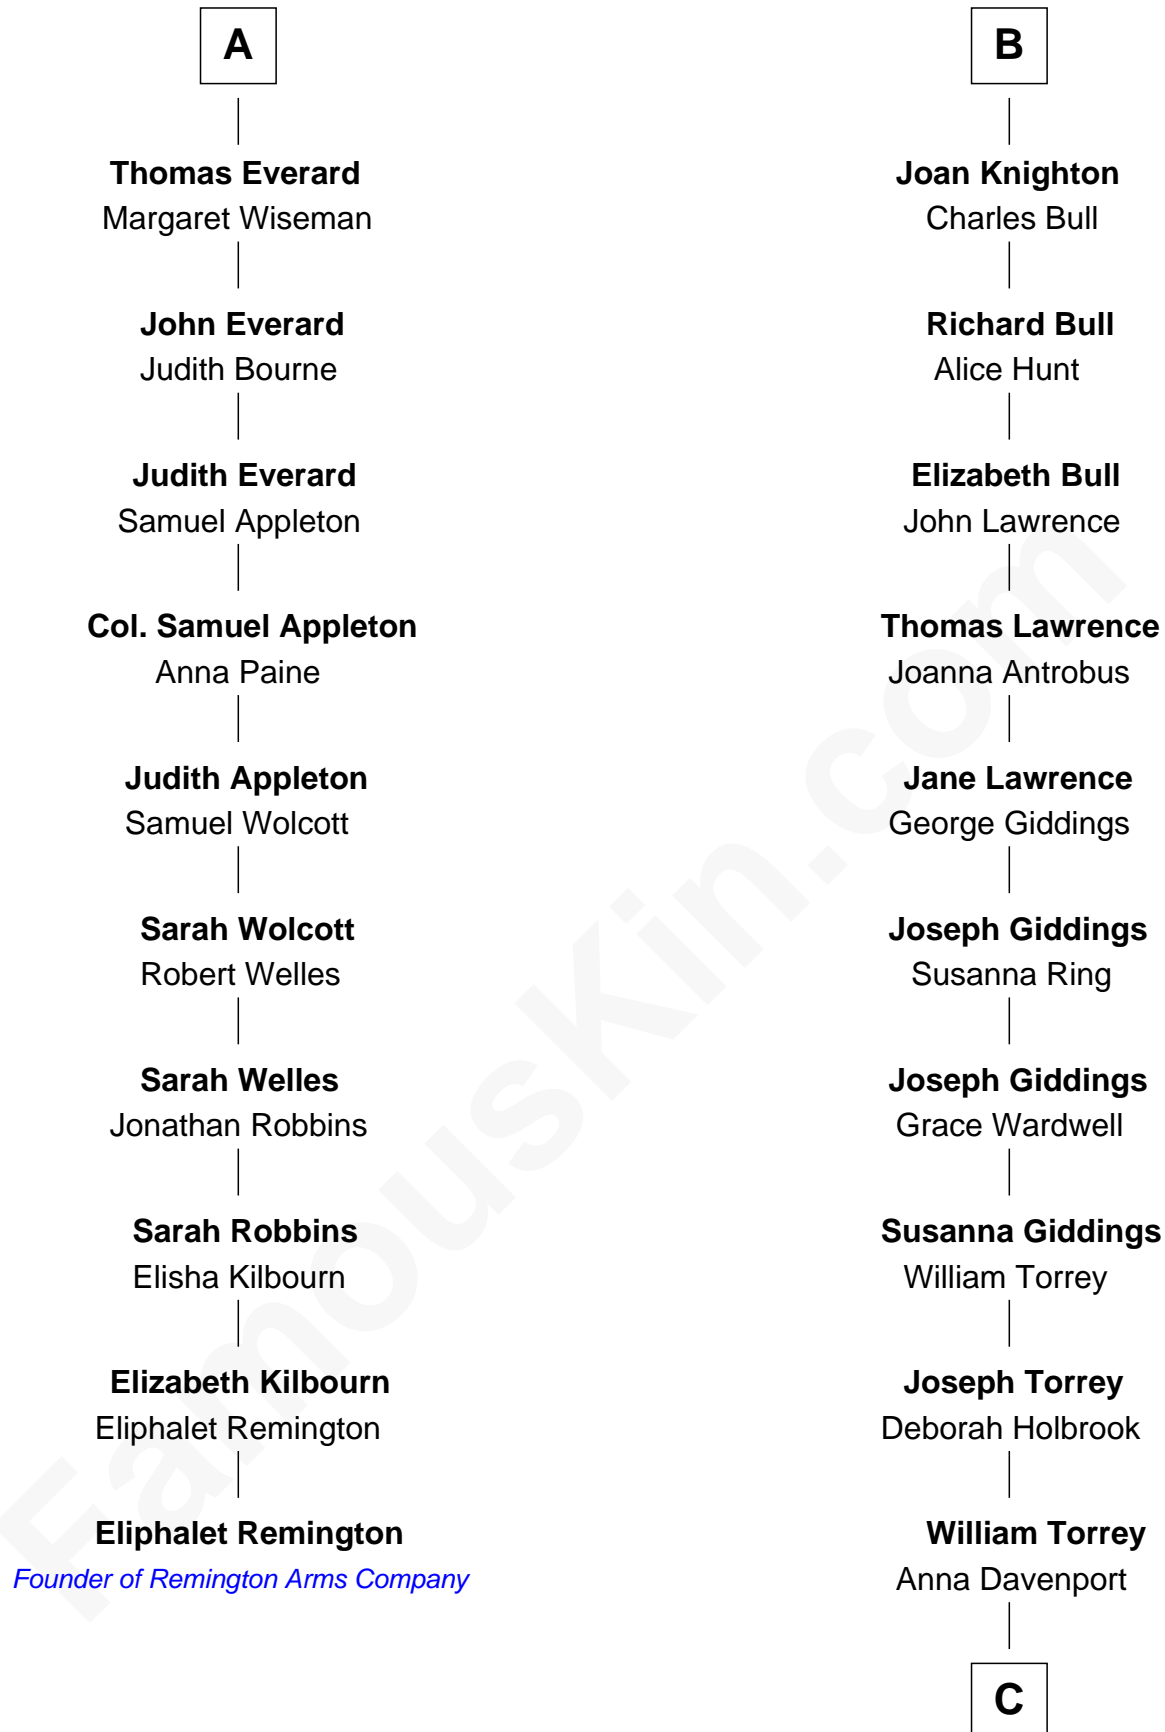

FamousKin.com

Relationship Chart of

Eliphalet Remington

Founder of Remington Arms Company

16th cousin 3 times removed of

William Howard Taft

27th U.S. President

Sir Gilbert Pecche

Joan de Creye

C

—
Samuel Davenport Torrey

Susan Holman Waters

—
Louisa Maria Torrey

Alphonso Taft

—
William Howard Taft

27th U.S. President