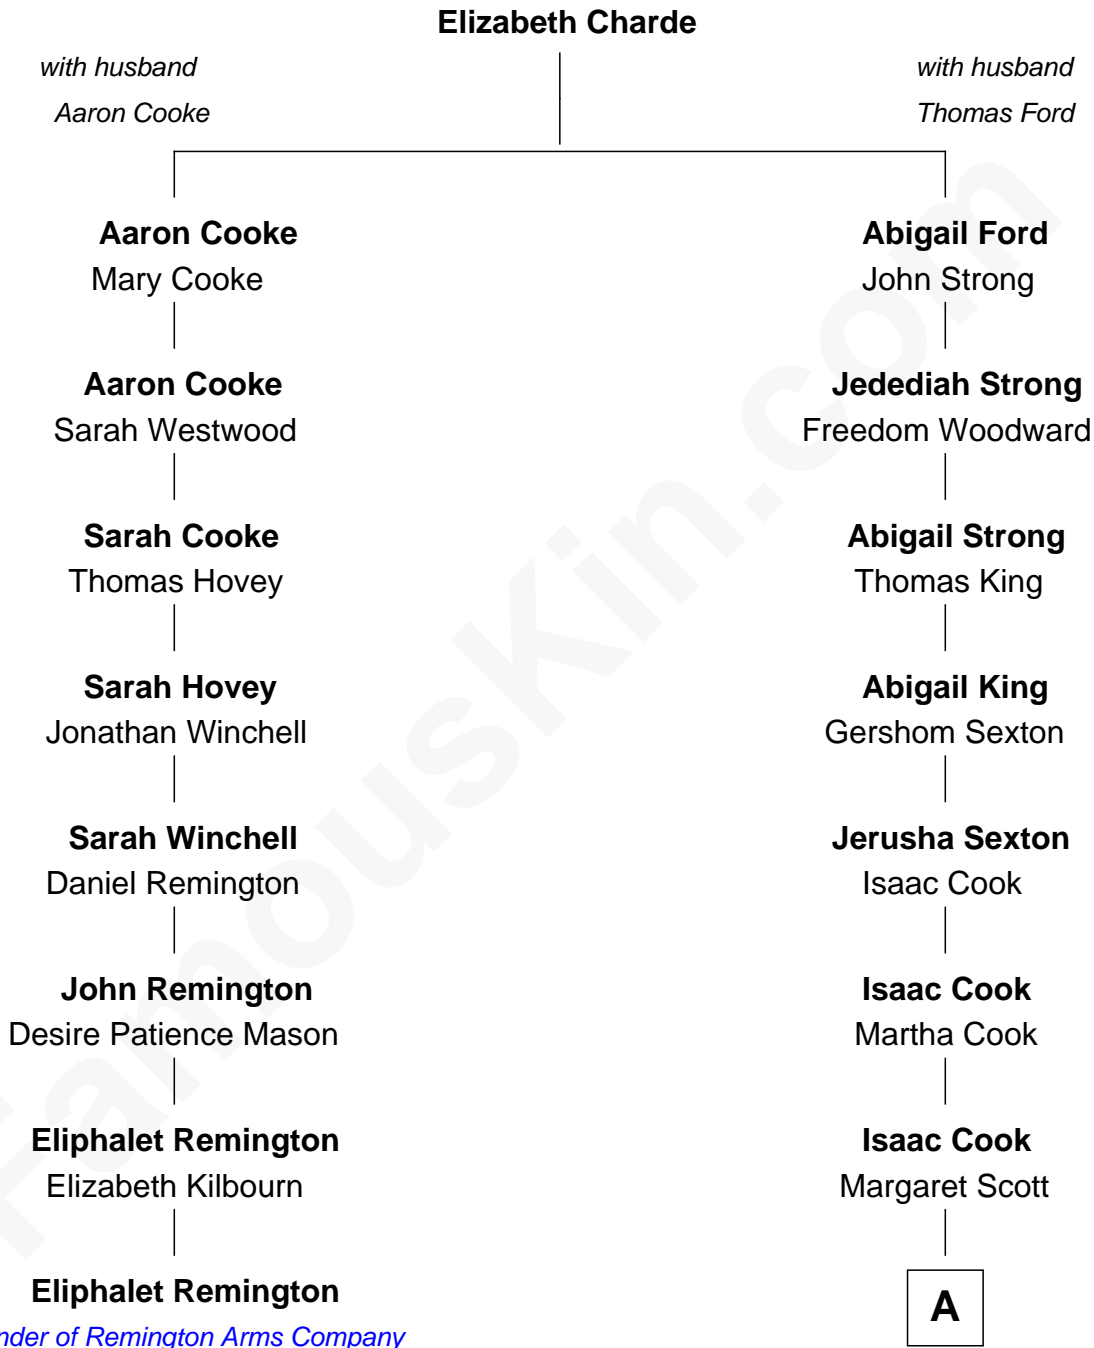

FamousKin.com

Relationship Chart of

Eliphalet Remington

Founder of Remington Arms Company

7th cousin 1 time removed of

Lucy (Webb) Hayes

First Lady of President Rutherford B. Hayes

A

Mariah Cook
Dr. James Webb

Lucy (Webb) Hayes
First Lady of Rutherford Hayes

FamousKin.com