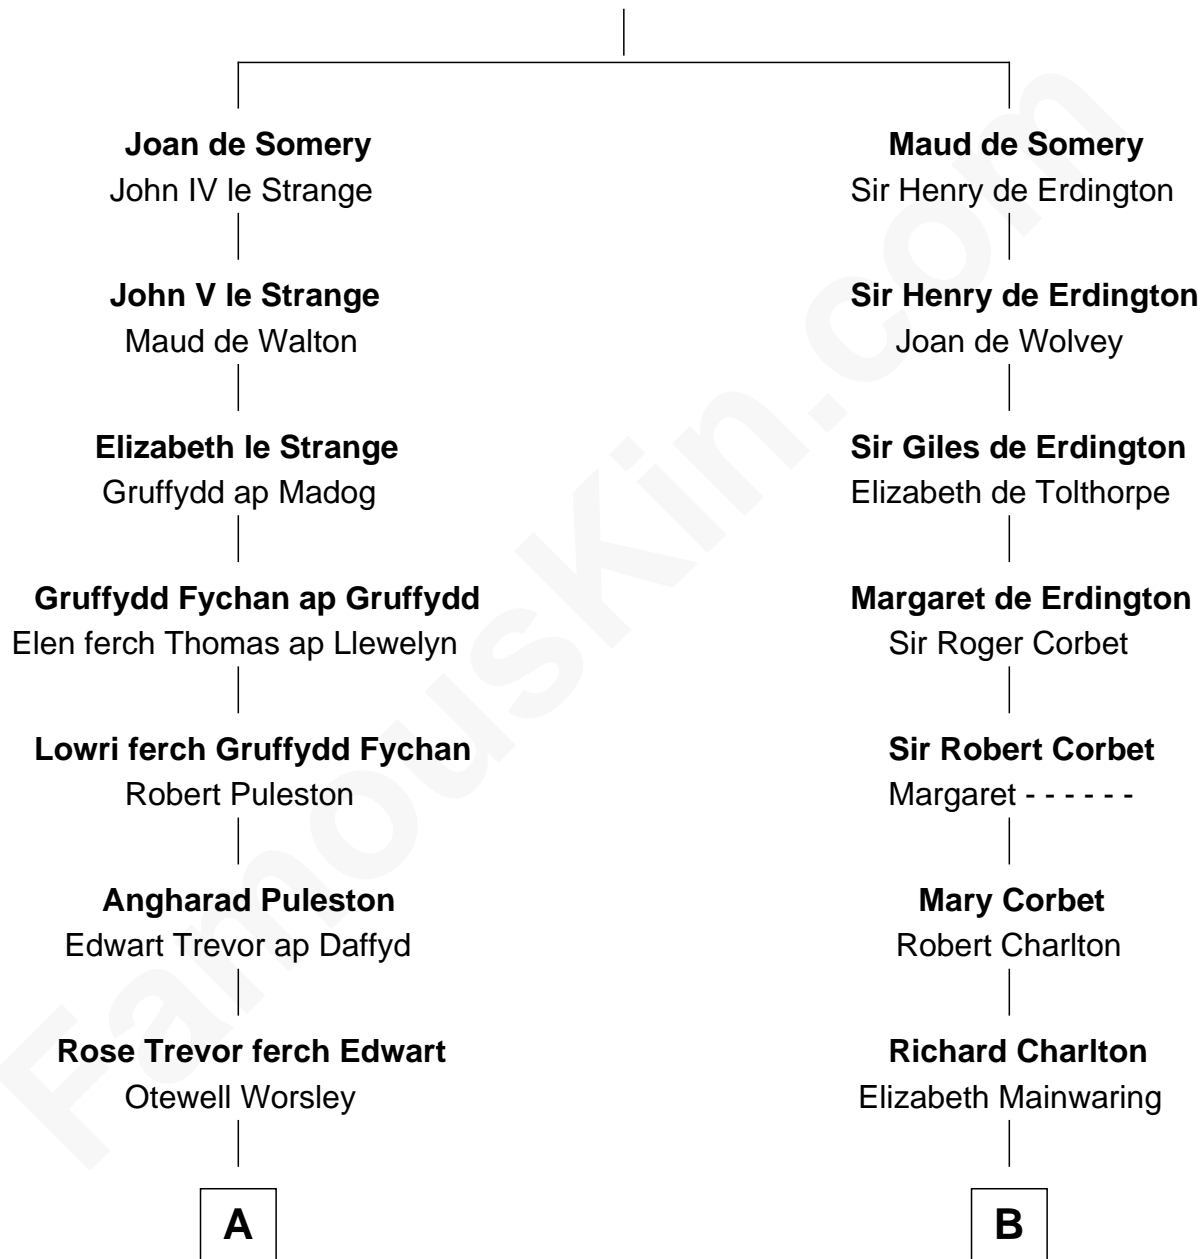

FamousKin.com

Relationship Chart of

Eliphalet Remington

Founder of Remington Arms Company

18th cousin 3 times removed of

Mitt Romney

70th Governor of Massachusetts

Sir Roger de Somery

Nichole d'Aubenev

C

Elizabeth Kilbourn
Eliphalet Remington

Eliphalet Remington
Founder of Remington Arms Company

D

Clarissa Minerva Duzette
Lewis Robison

Charles Edward Robison
Rosetta Mary Berry

Alma Luella Robison
Harold Arundel LaFount

Lenore Emily LaFount
George Wilcken Romney

Mitt Romney
70th Governor of Massachusetts

FamousKin.com