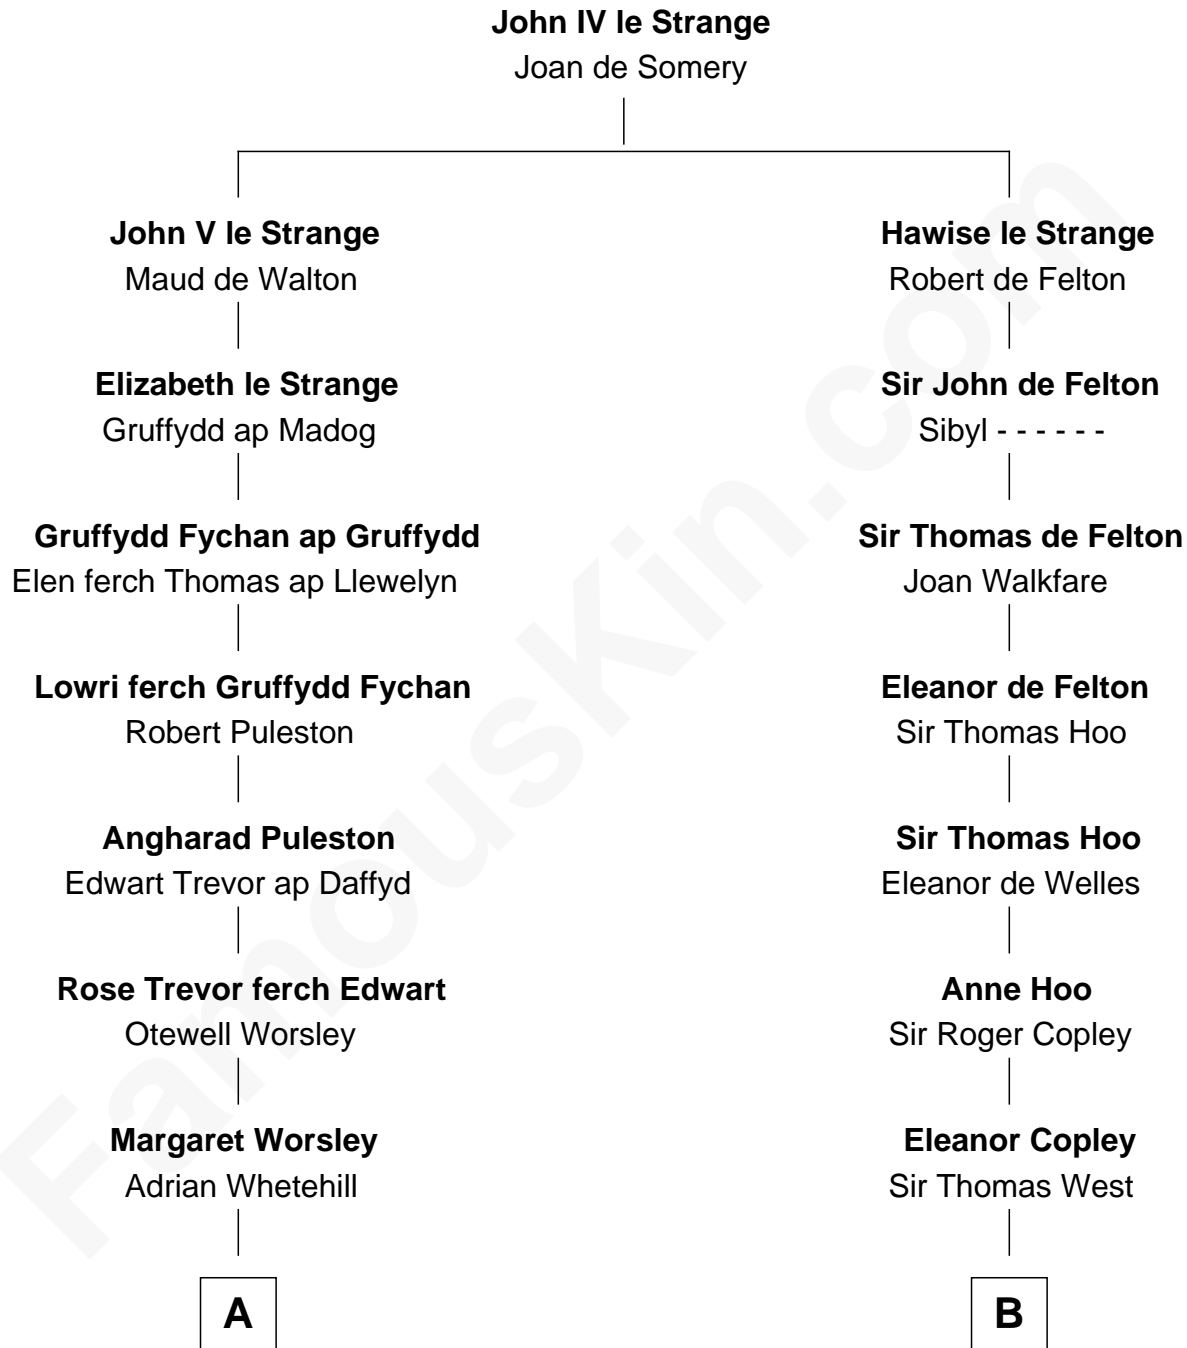

## Relationship Chart of

### Eliphalet Remington

Founder of Remington Arms Company

17th cousin 4 times removed of

**Nelson Rockefeller**

41st U.S. Vice-President

C

Lucy Avery

Godfrey Lewis Rockefeller