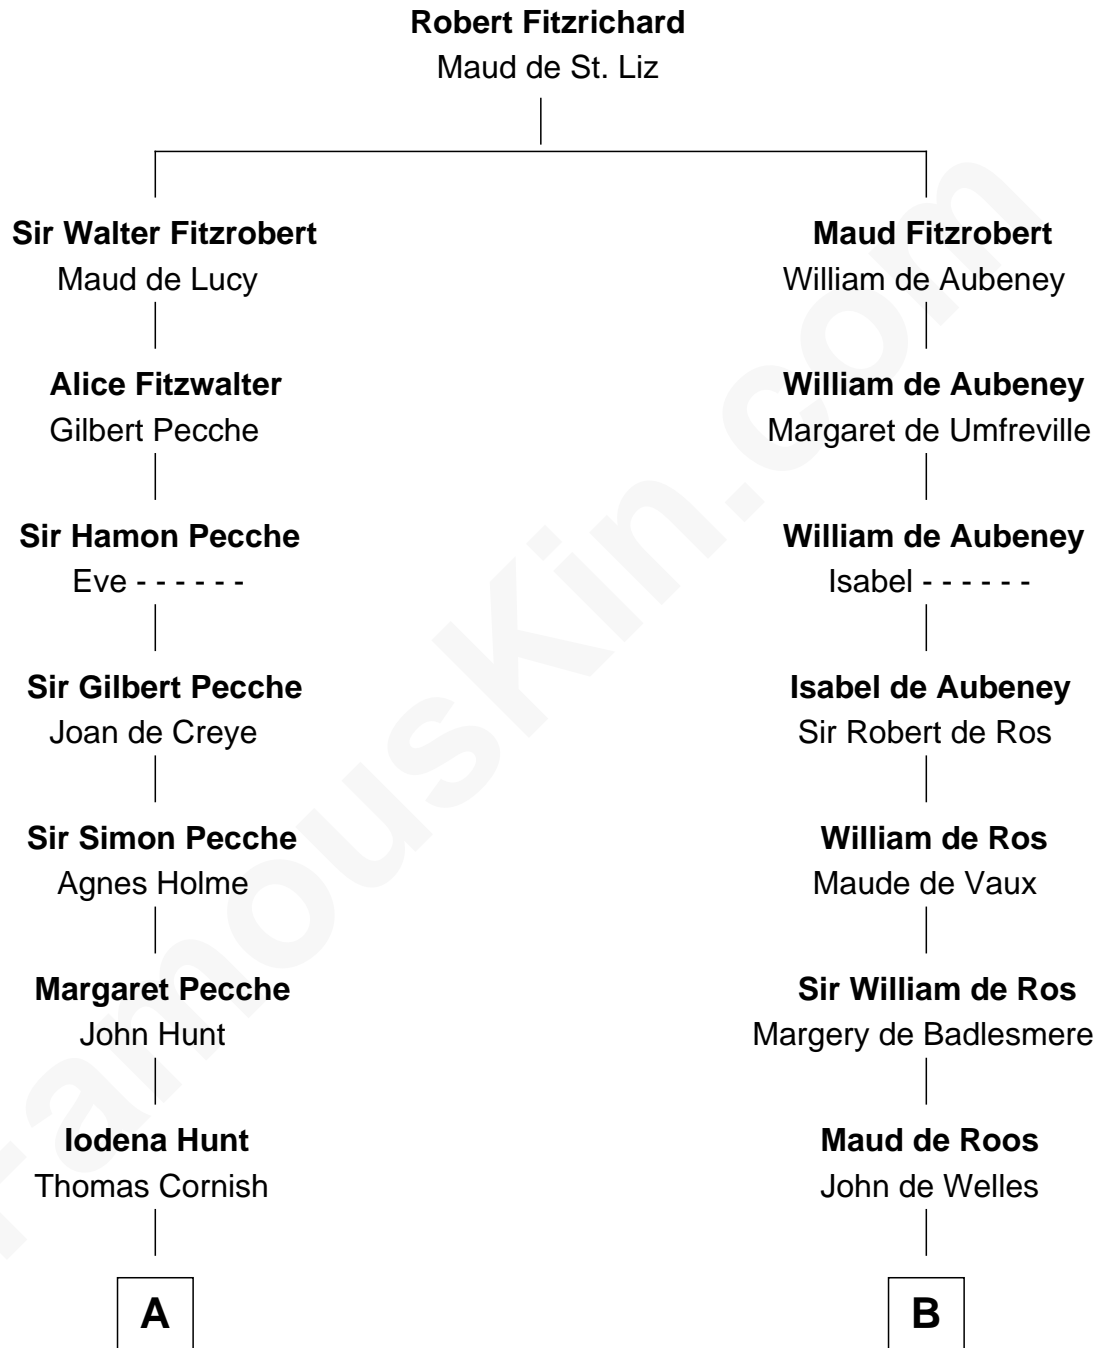

FamousKin.com

Relationship Chart of

Eliphalet Remington

Founder of Remington Arms Company

20th cousin of

Lord Charles Cornwallis

British Commander at Siege of Yorktown

C

Sarah Welles
Jonathan Robbins

Sarah Robbins
Elisha Kilbourn

Elizabeth Kilbourn
Eliphalet Remington

Eliphalet Remington
Founder of Remington Arms Company

D

Charles Cornwallis
Elizabeth Fox

Charles Cornwallis
Charlotte Butler

Charles Cornwallis
Elizabeth Townshend

Lord Charles Cornwallis
British Commander at Siege of Yorktown

FamousKin.com