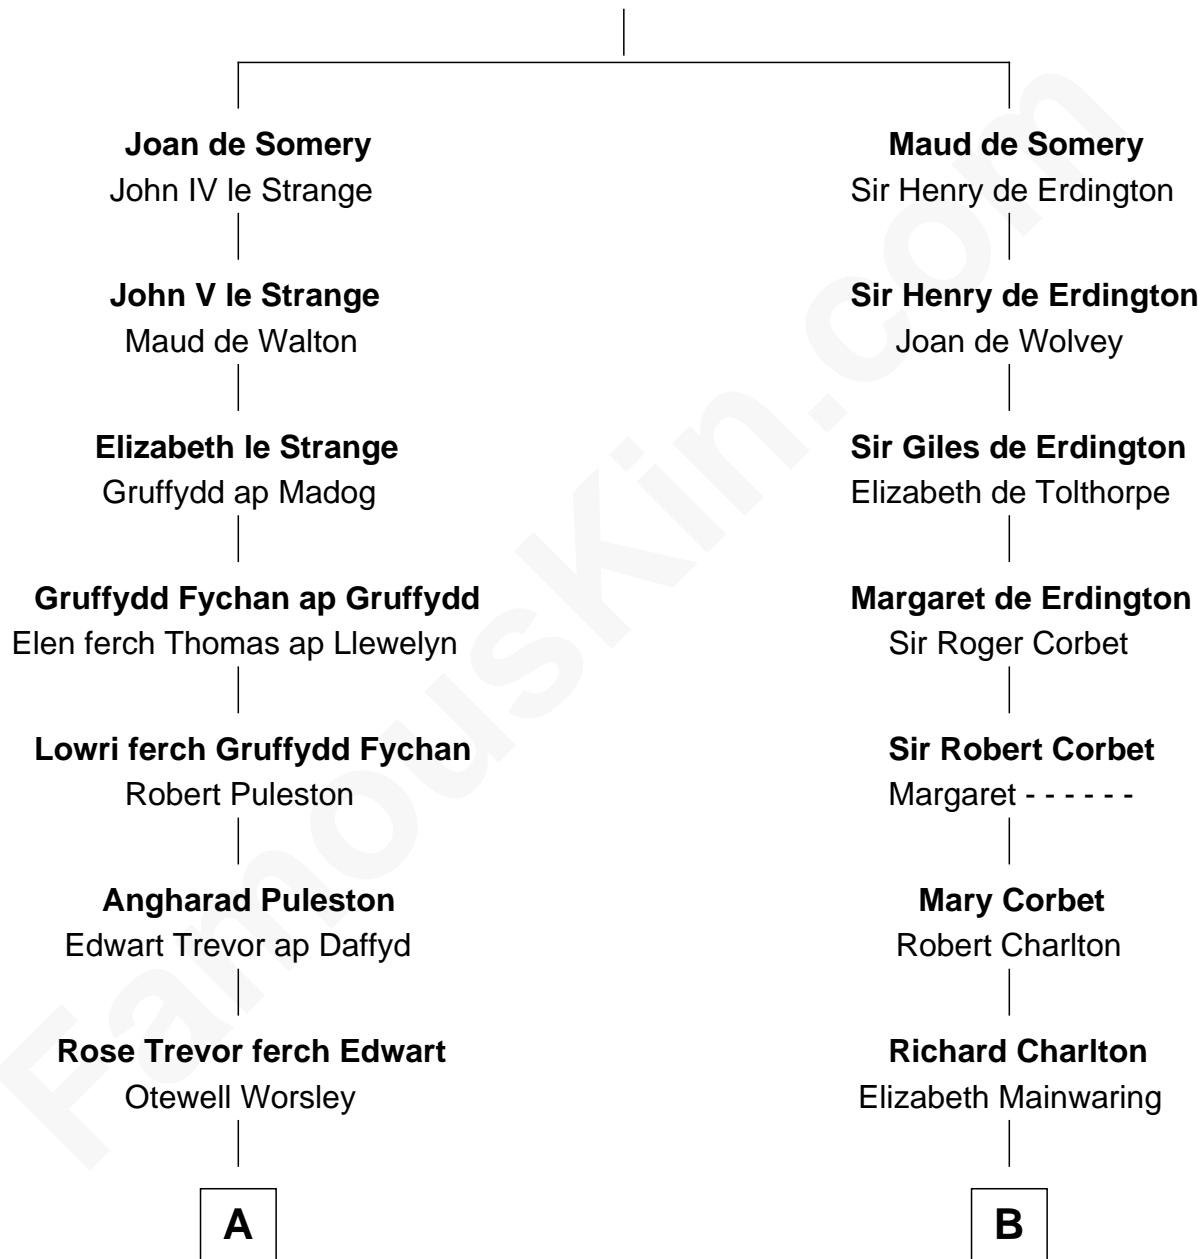

## Relationship Chart of

### Eliphalet Remington

Founder of Remington Arms Company

18th cousin 3 times removed of

**Michael Bennet**

U.S. Senator from Colorado

**Sir Roger de Somery**

Nichole d'Aubenev

**C**

**Elizabeth Kilbourn**  
Eliphalet Remington

**Eliphalet Remington**  
*Founder of Remington Arms Company*

**D**

**Rev. Charles Bulkeley Bullard**  
Minnie W. Atkins

**Helen Bulkley Bullard**  
Farrand Northrop Benedict