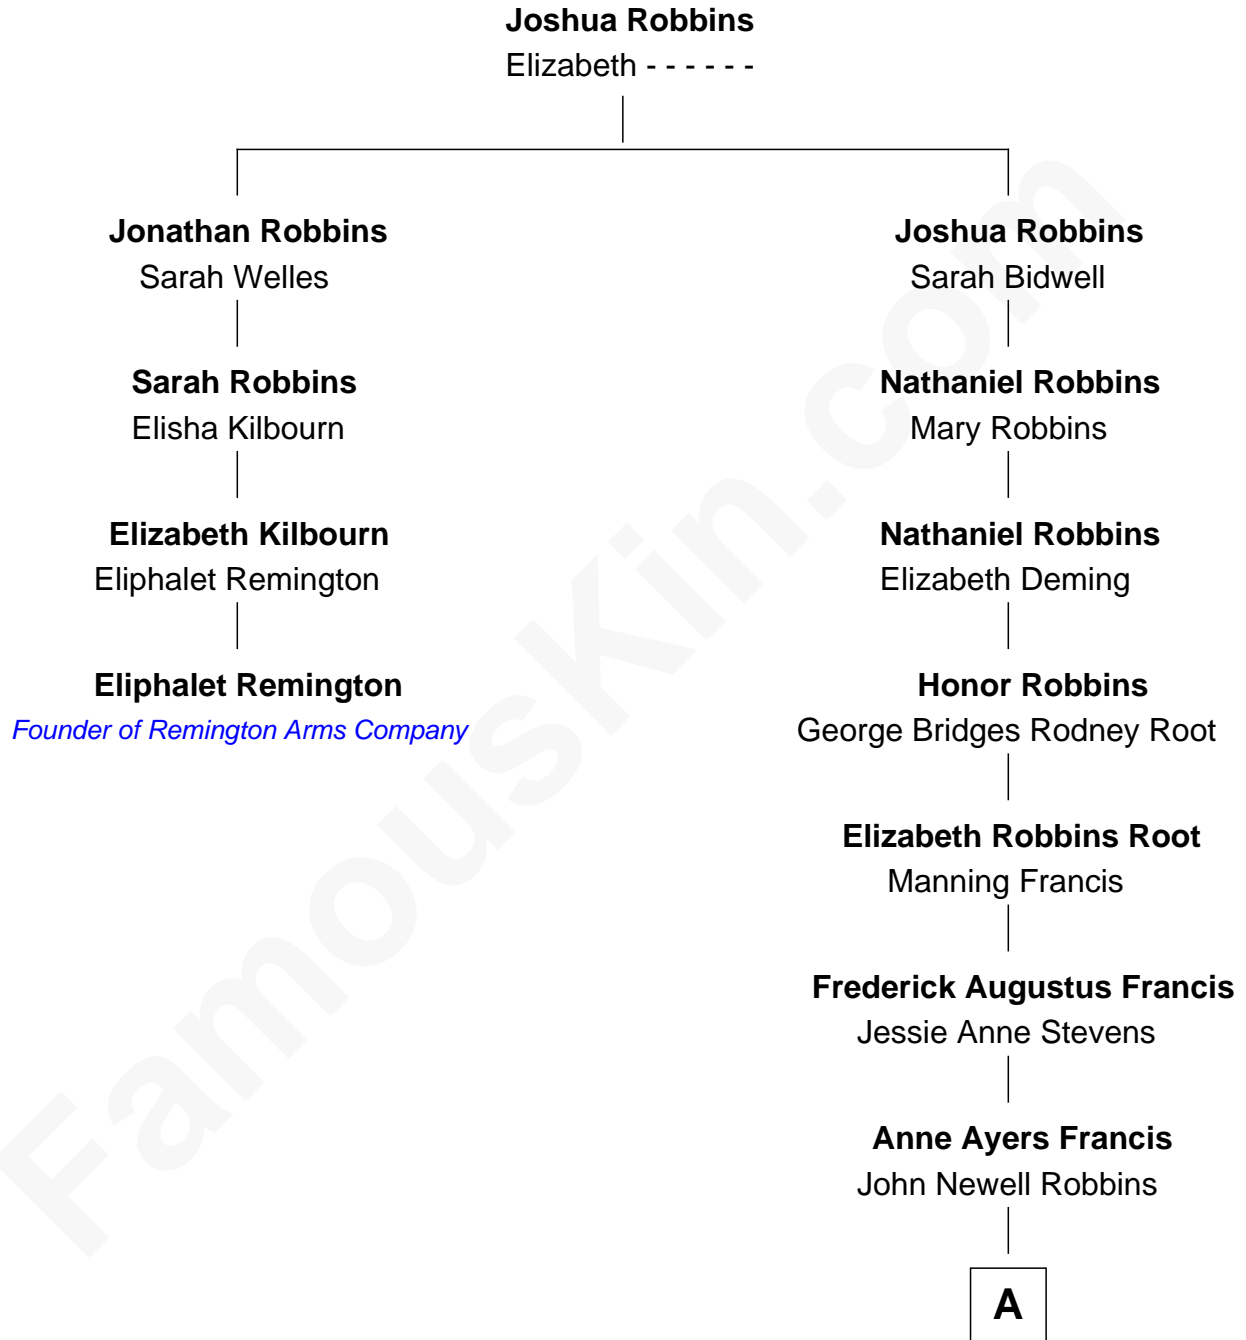

FamousKin.com

Relationship Chart of

Eliphalet Remington

Founder of Remington Arms Company

3rd cousin 5 times removed of

Nancy (Davis) Reagan

First Lady of President Ronald Reagan

A

Kenneth Seymour Robbins

Edith Prescott Lockett

Nancy (Davis) Reagan

First Lady of Ronald Reagan

FamousKin.com