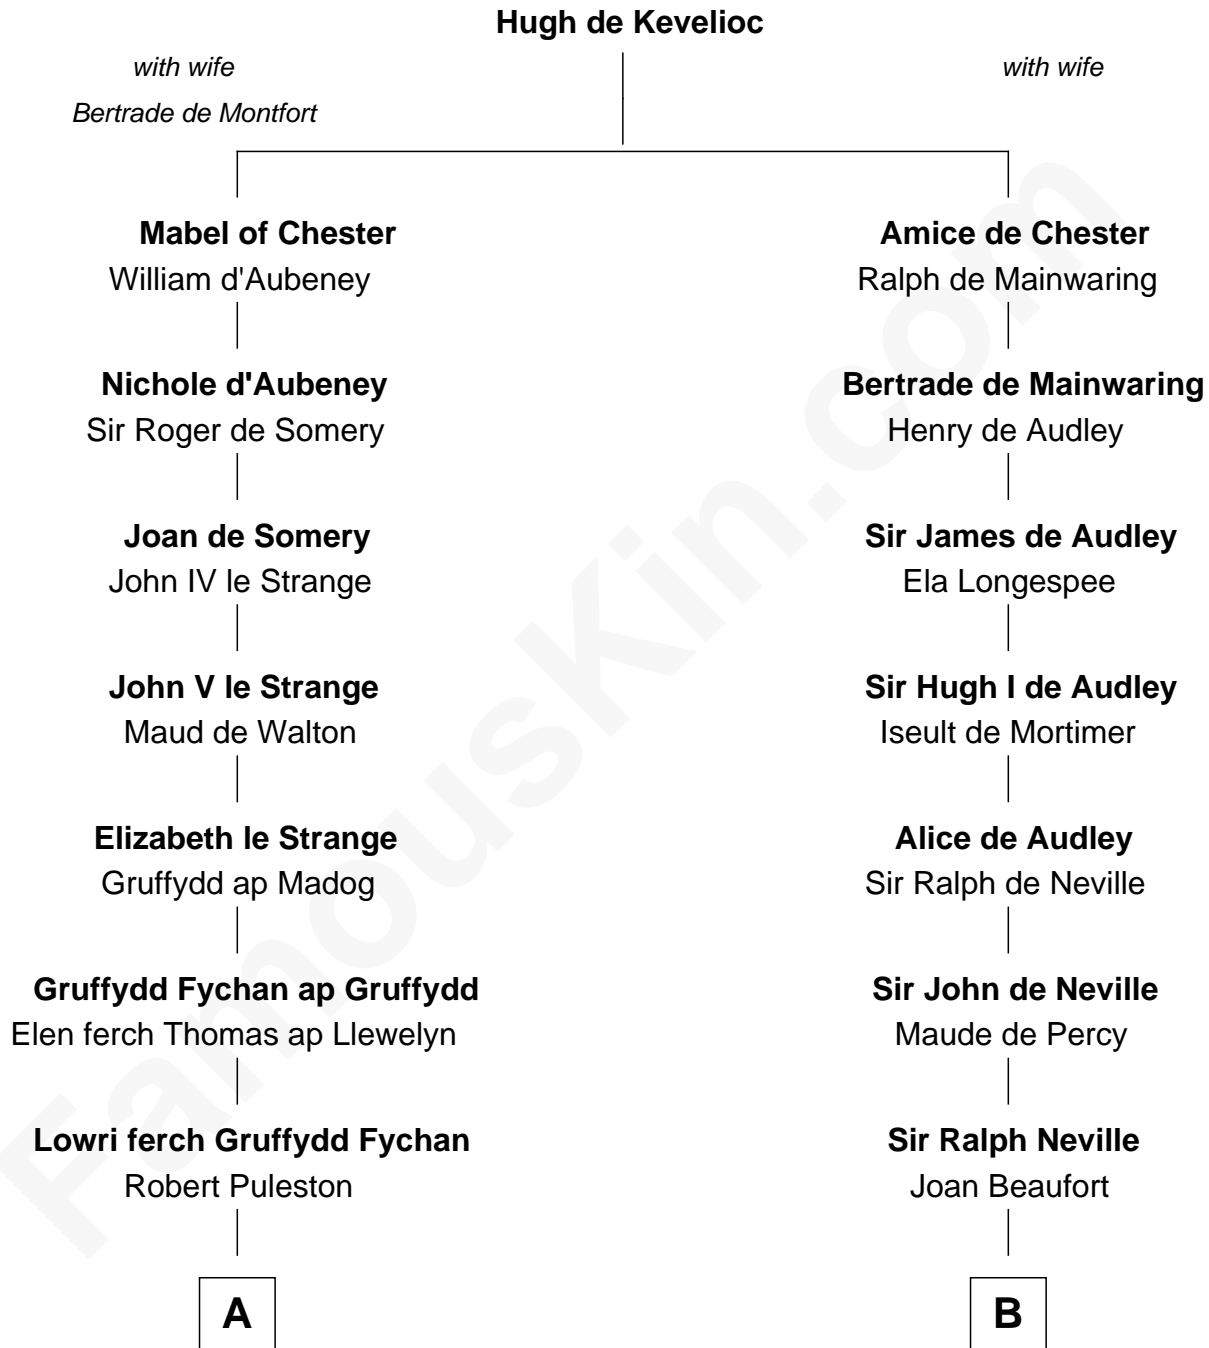

FamousKin.com

Relationship Chart of

Eliphalet Remington

Founder of Remington Arms Company

20th cousin 1 time removed of

William Fishback

17th Governor of Arkansas

C

Sarah Welles
Jonathan Robbins

Sarah Robbins
Elisha Kilbourn

Elizabeth Kilbourn
Eliphalet Remington

Eliphalet Remington
Founder of Remington Arms Company

D

Elizabeth Randolph
William Yates

William Yates
Anne Isham Poythress

Benjamin Poythress Yates
Elizabeth Frances Stith

Sophia Ann Yates
Frederick Fishback

William Fishback
17th Governor of Arkansas

FamousKin.com