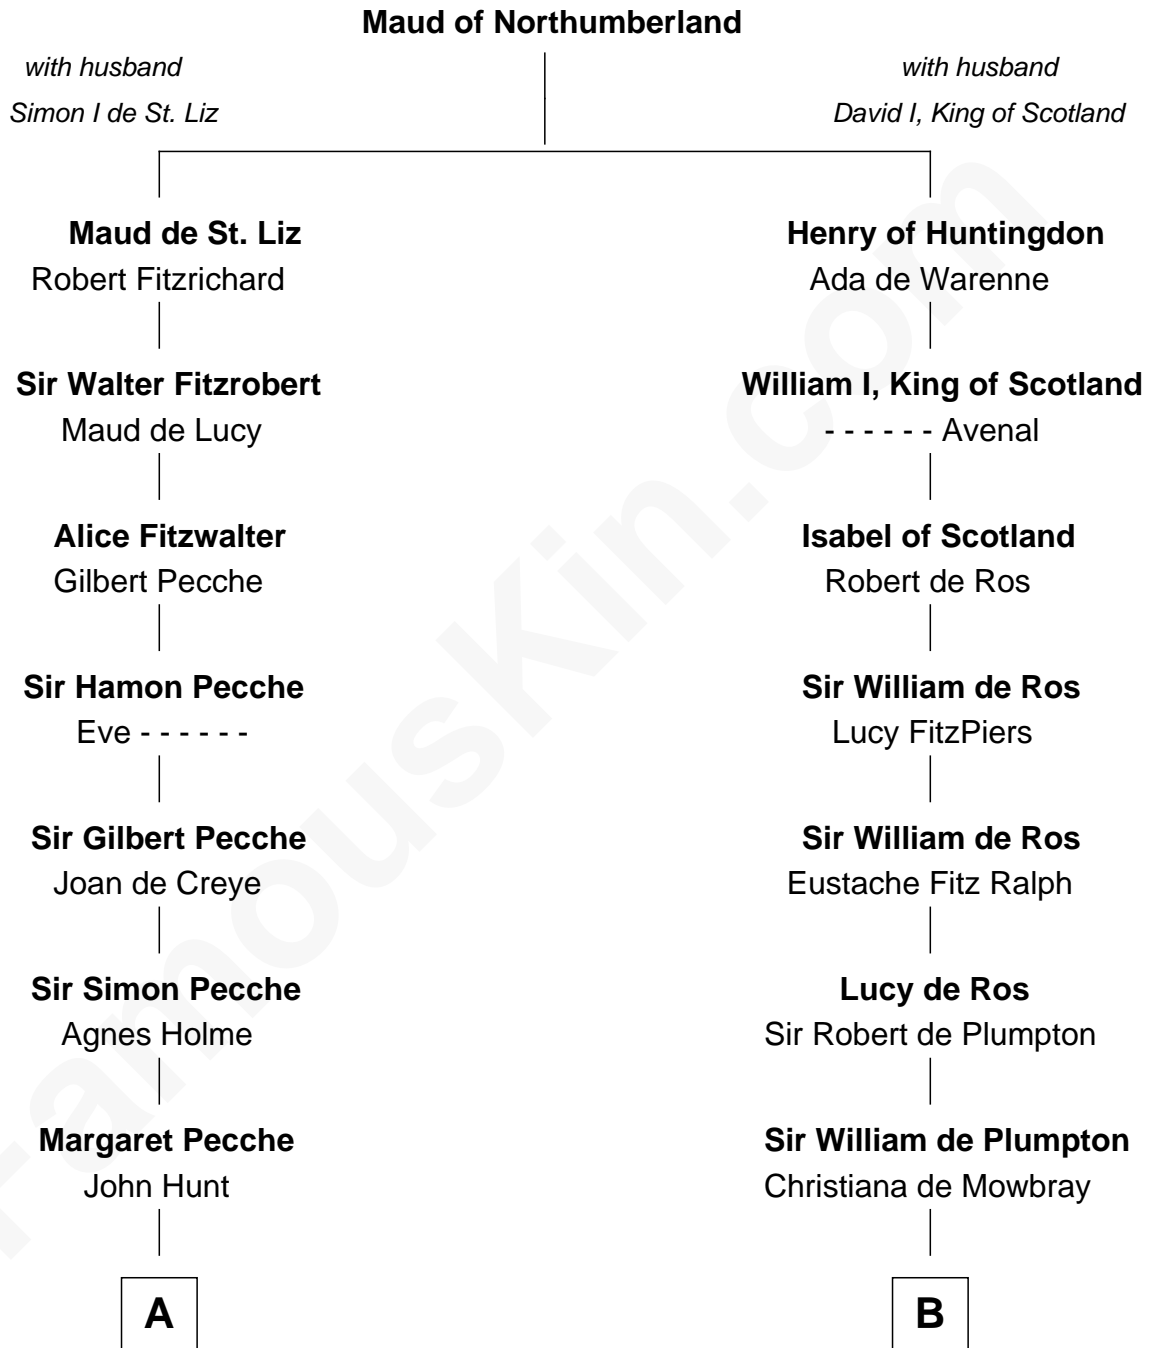

## Relationship Chart of

### Eliphalet Remington

Founder of Remington Arms Company

20th cousin 1 time removed of

**Samuel Prescott**

Completed Paul Revere's Midnight Ride

**C**

**Sarah Wolcott**

Robert Welles