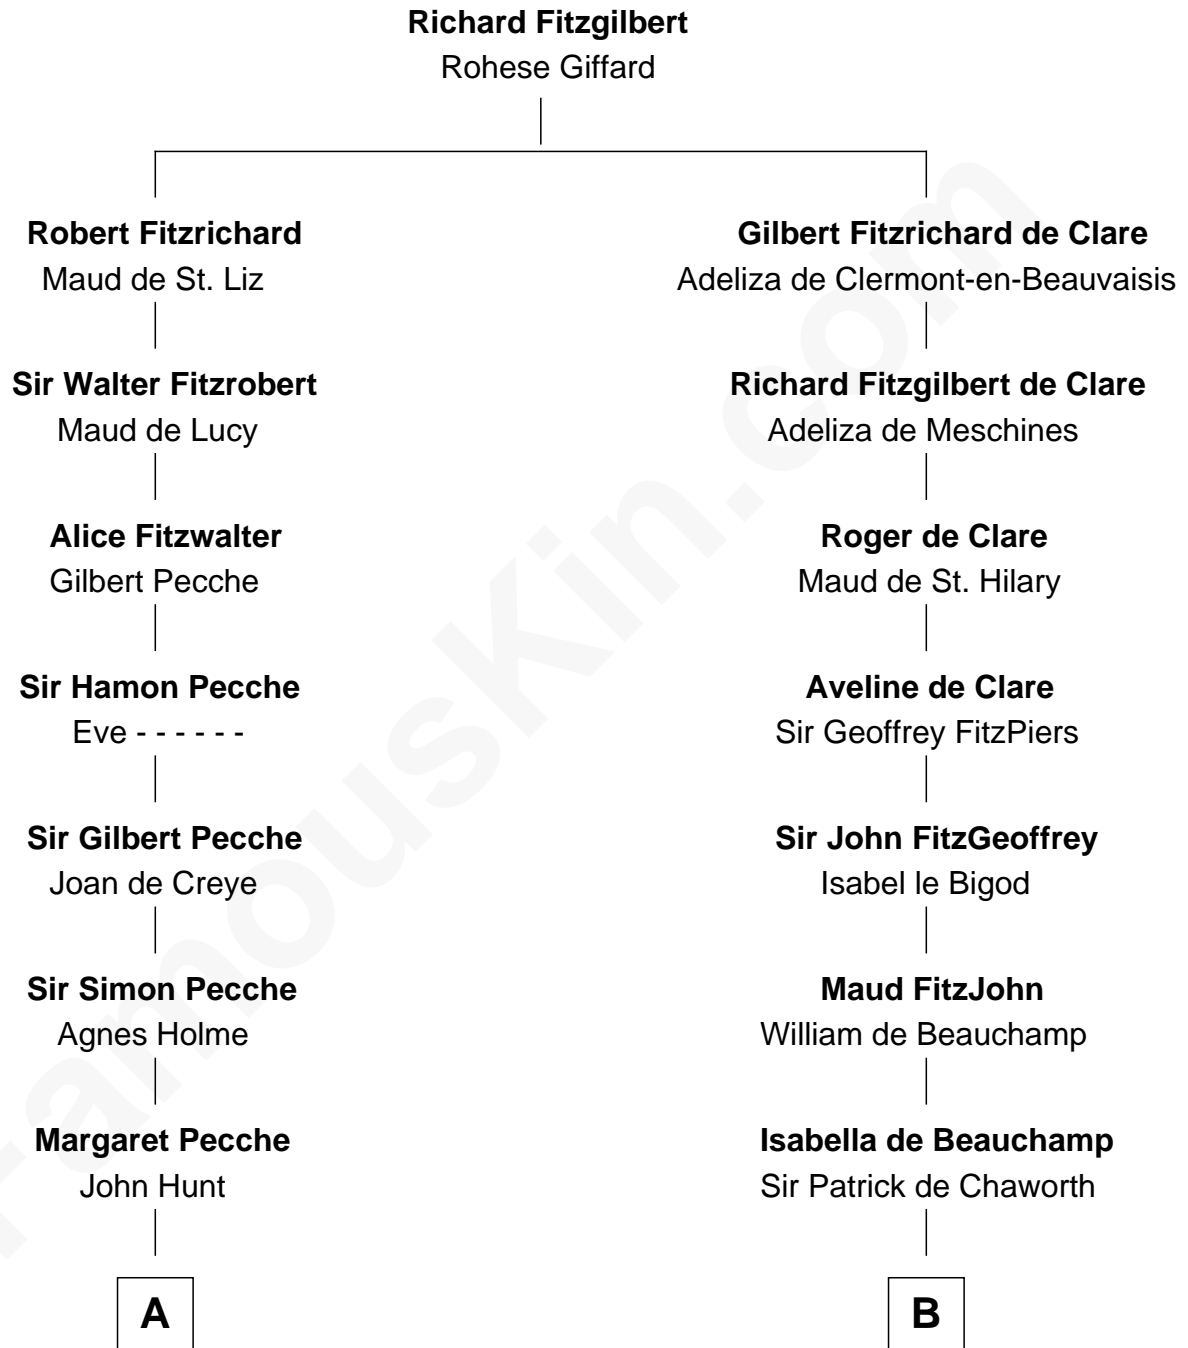

FamousKin.com

Relationship Chart of

Eliphalet Remington

Founder of Remington Arms Company

15th cousin 6 times removed of

Charles V

Holy Roman Emperor

C

—
Sarah Wolcott
Robert Welles

—
Sarah Welles
Jonathan Robbins

—
Sarah Robbins
Elisha Kilbourn

—
Elizabeth Kilbourn
Eliphalet Remington

—
Eliphalet Remington
Founder of Remington Arms Company

FamousKin.com