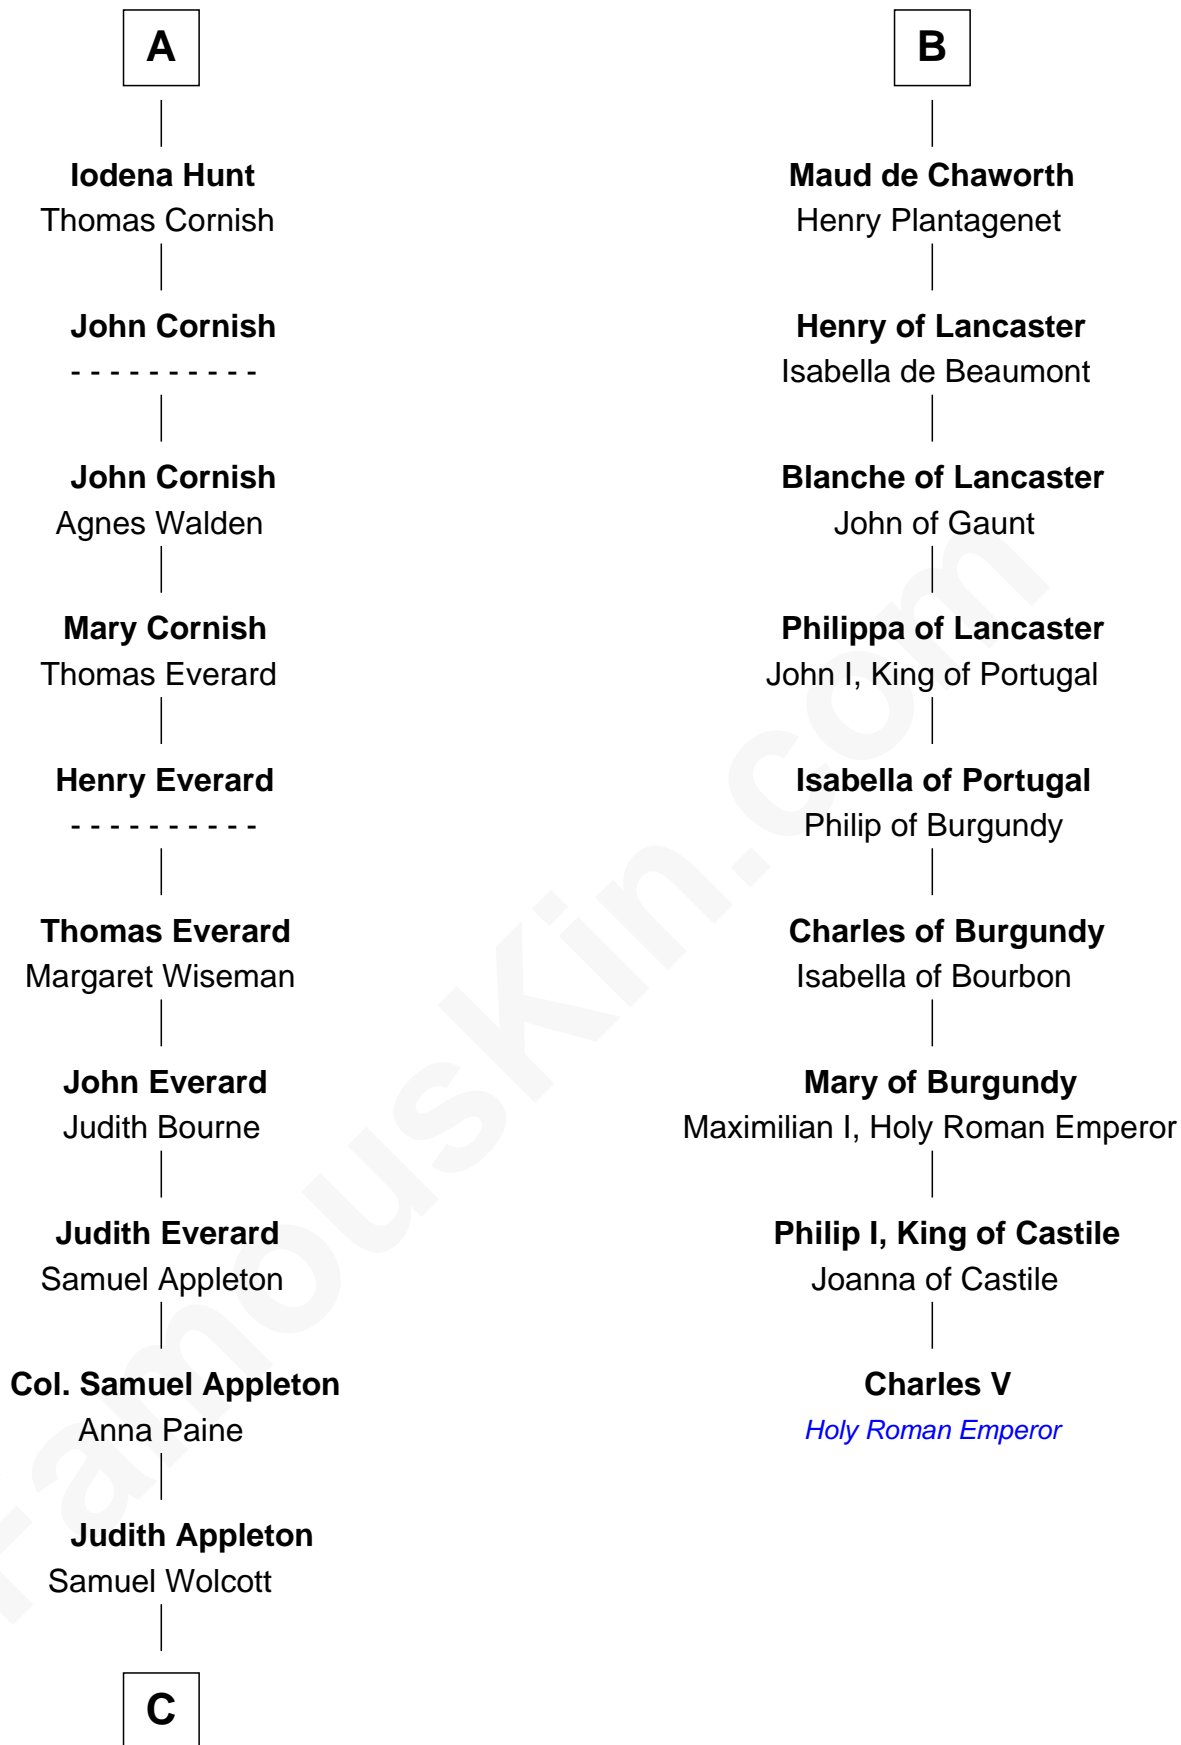

FamousKin.com

Relationship Chart of

Eliphalet Remington

Founder of Remington Arms Company

15th cousin 6 times removed of

Charles V

Holy Roman Emperor

C

—
Sarah Wolcott
Robert Welles

—
Sarah Welles
Jonathan Robbins

—
Sarah Robbins
Elisha Kilbourn

—
Elizabeth Kilbourn
Eliphalet Remington

—
Eliphalet Remington
Founder of Remington Arms Company

FamousKin.com