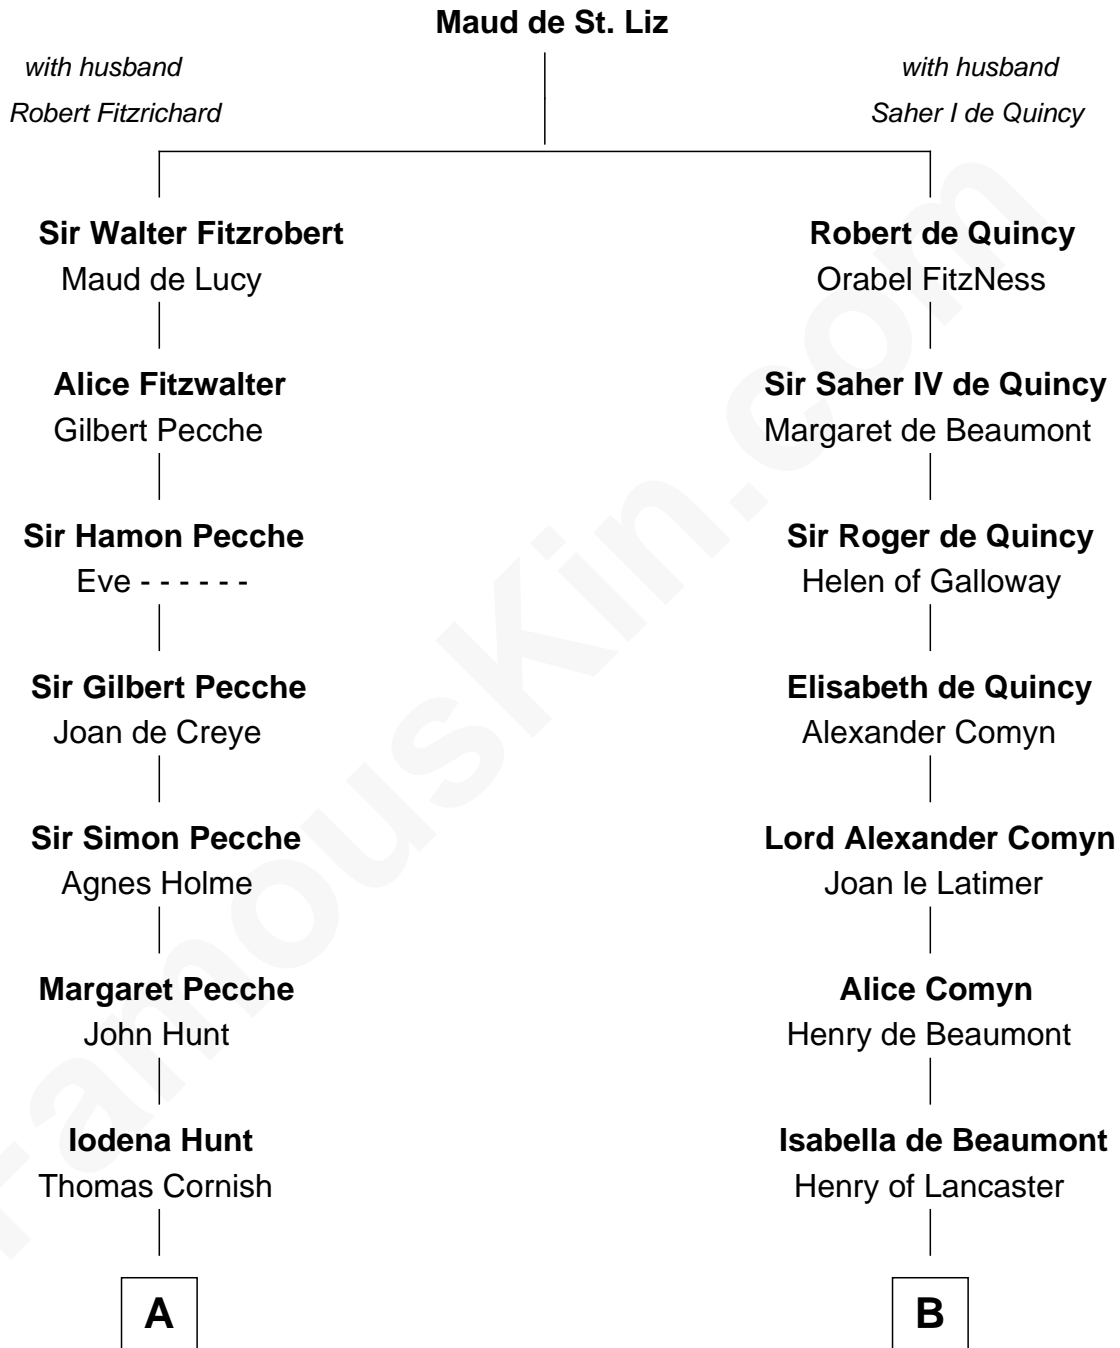

FamousKin.com

Relationship Chart of

Eliphalet Remington

Founder of Remington Arms Company

13th cousin 7 times removed of

Charles V

Holy Roman Emperor

C

—
Sarah Welles
Jonathan Robbins

—
Sarah Robbins
Elisha Kilbourn

—
Elizabeth Kilbourn
Eliphalet Remington

—
Eliphalet Remington
Founder of Remington Arms Company

FamousKin.com