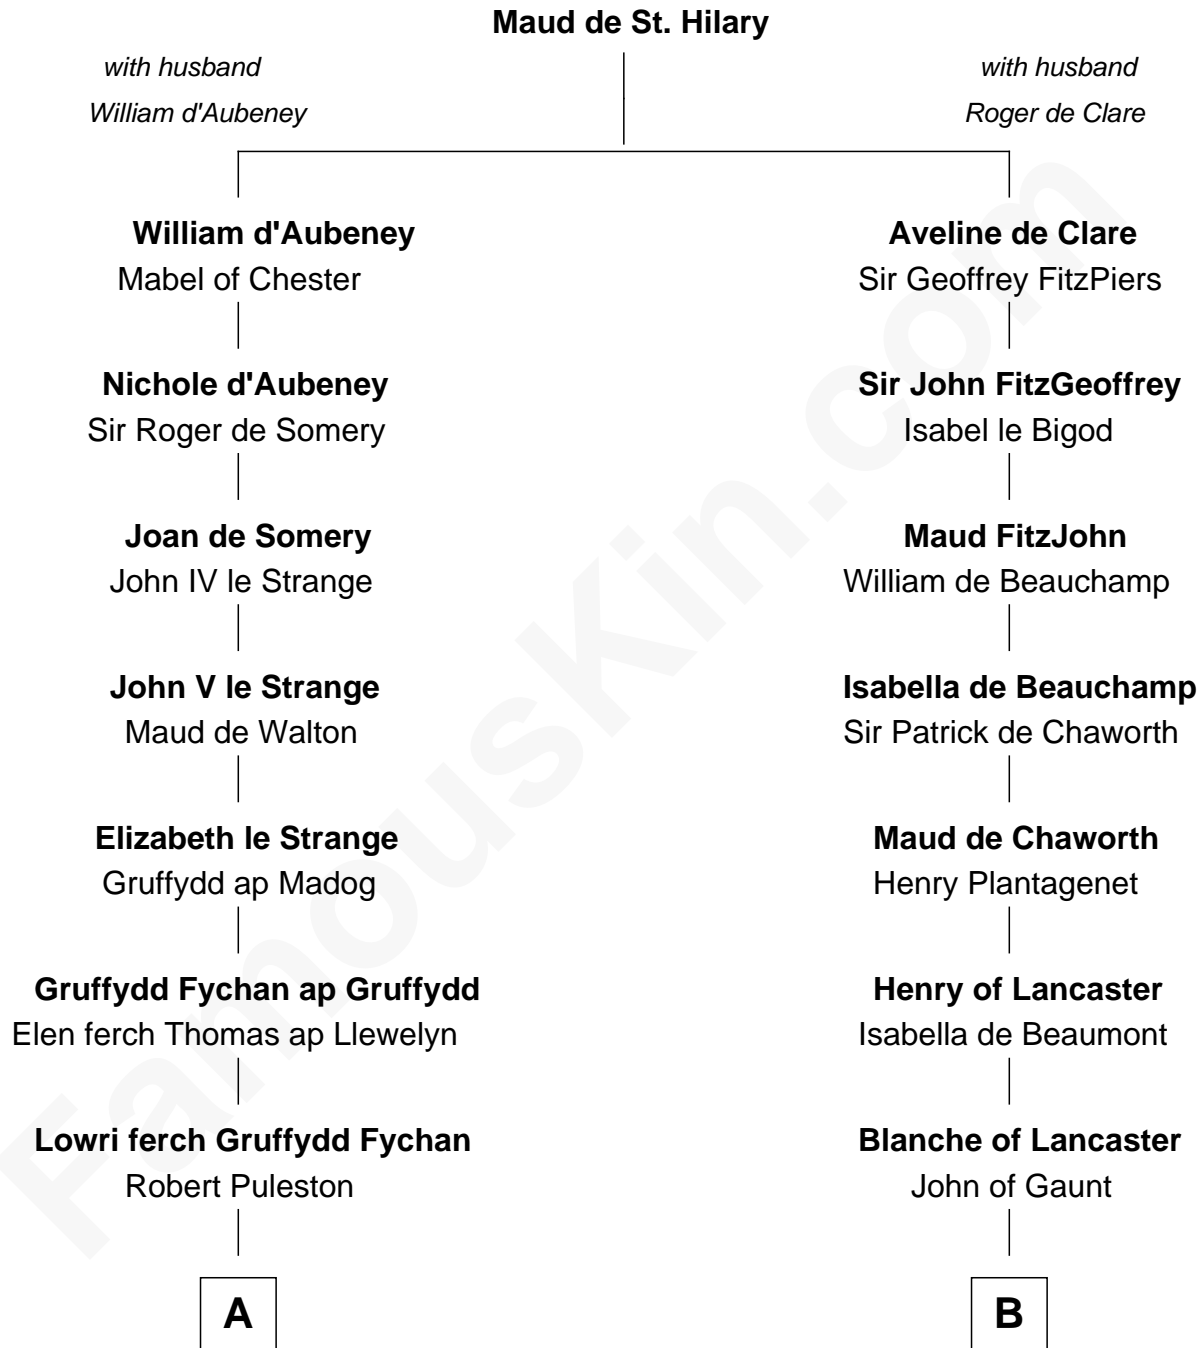

FamousKin.com

Relationship Chart of

Eliphalet Remington

Founder of Remington Arms Company

12th cousin 8 times removed of

Charles V

Holy Roman Emperor

C

—
Sarah Welles
Jonathan Robbins

—
Sarah Robbins
Elisha Kilbourn

—
Elizabeth Kilbourn
Eliphalet Remington

—
Eliphalet Remington
Founder of Remington Arms Company

FamousKin.com