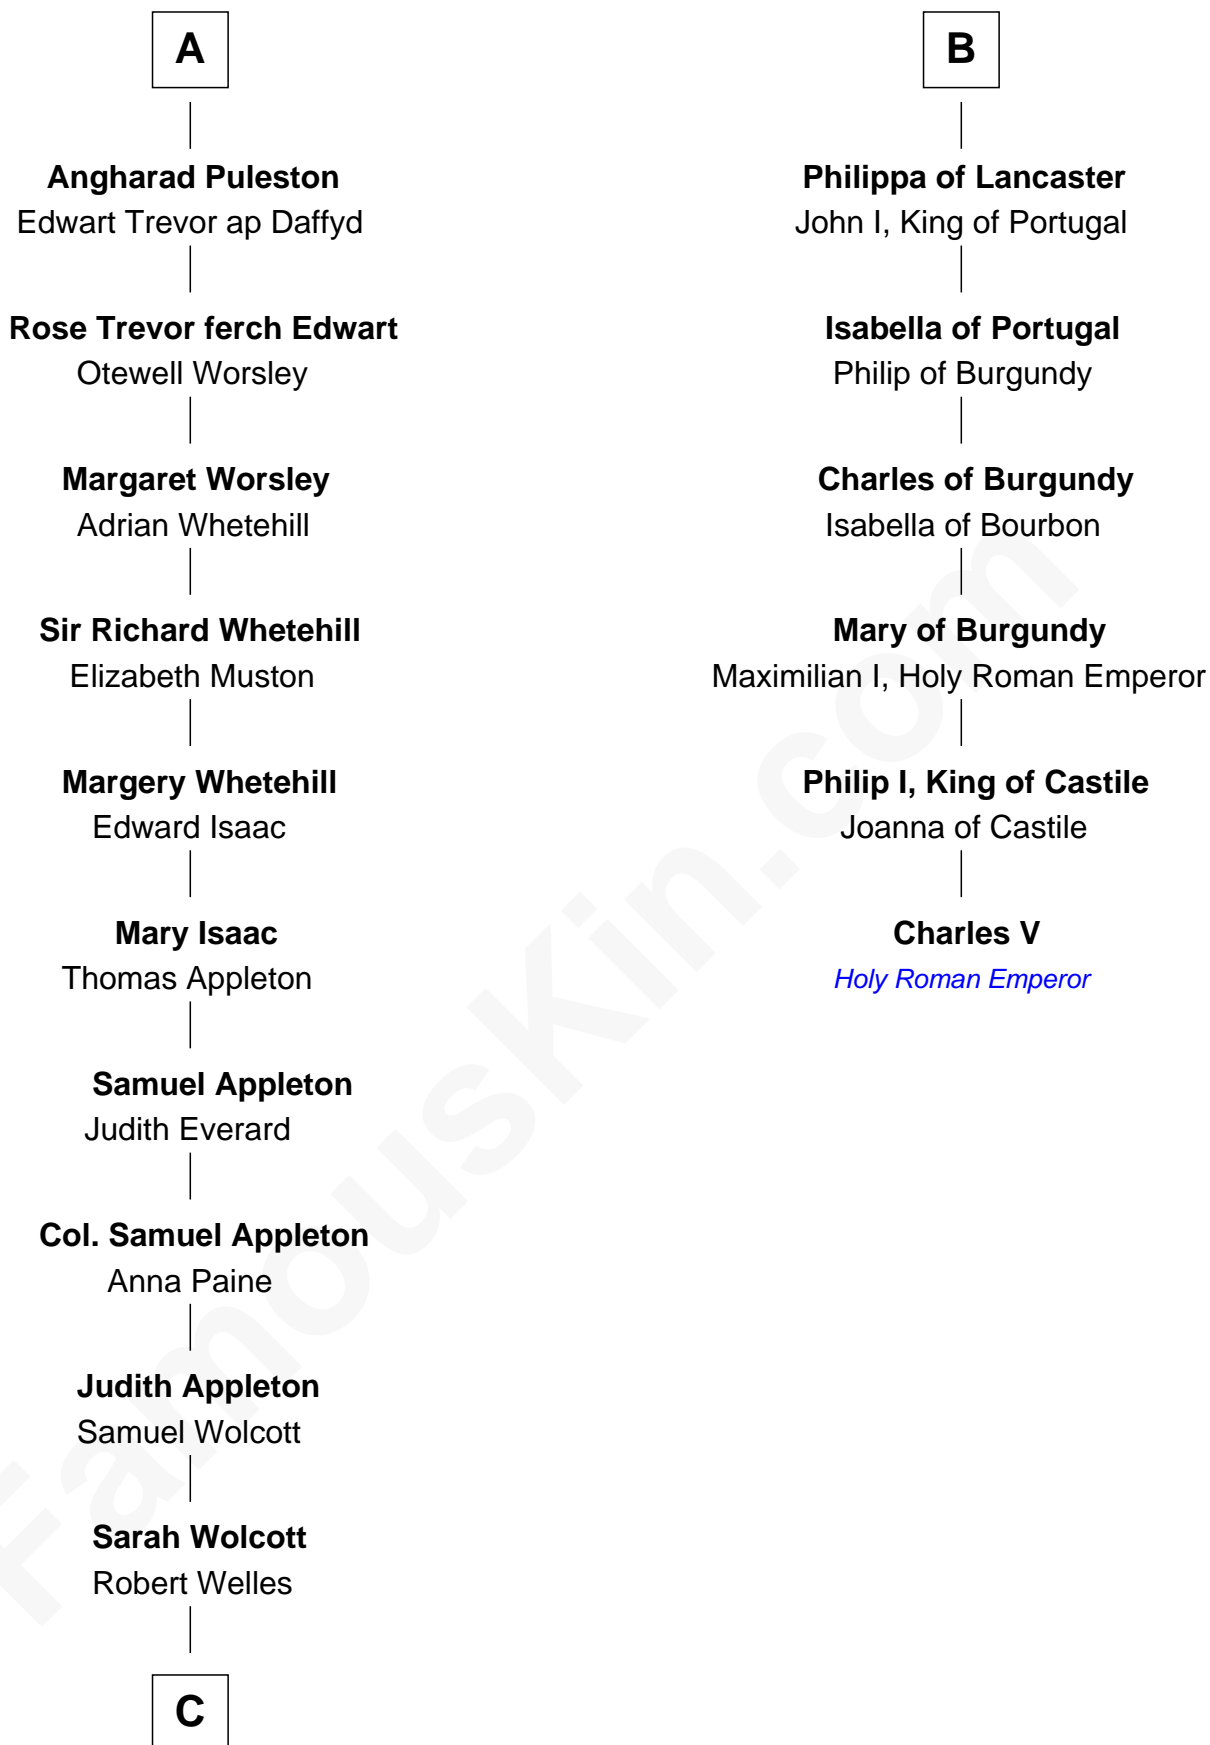

FamousKin.com

Relationship Chart of

Eliphalet Remington

Founder of Remington Arms Company

12th cousin 8 times removed of

Charles V

Holy Roman Emperor

C

—
Sarah Welles
Jonathan Robbins

—
Sarah Robbins
Elisha Kilbourn

—
Elizabeth Kilbourn
Eliphalet Remington

—
Eliphalet Remington
Founder of Remington Arms Company

FamousKin.com