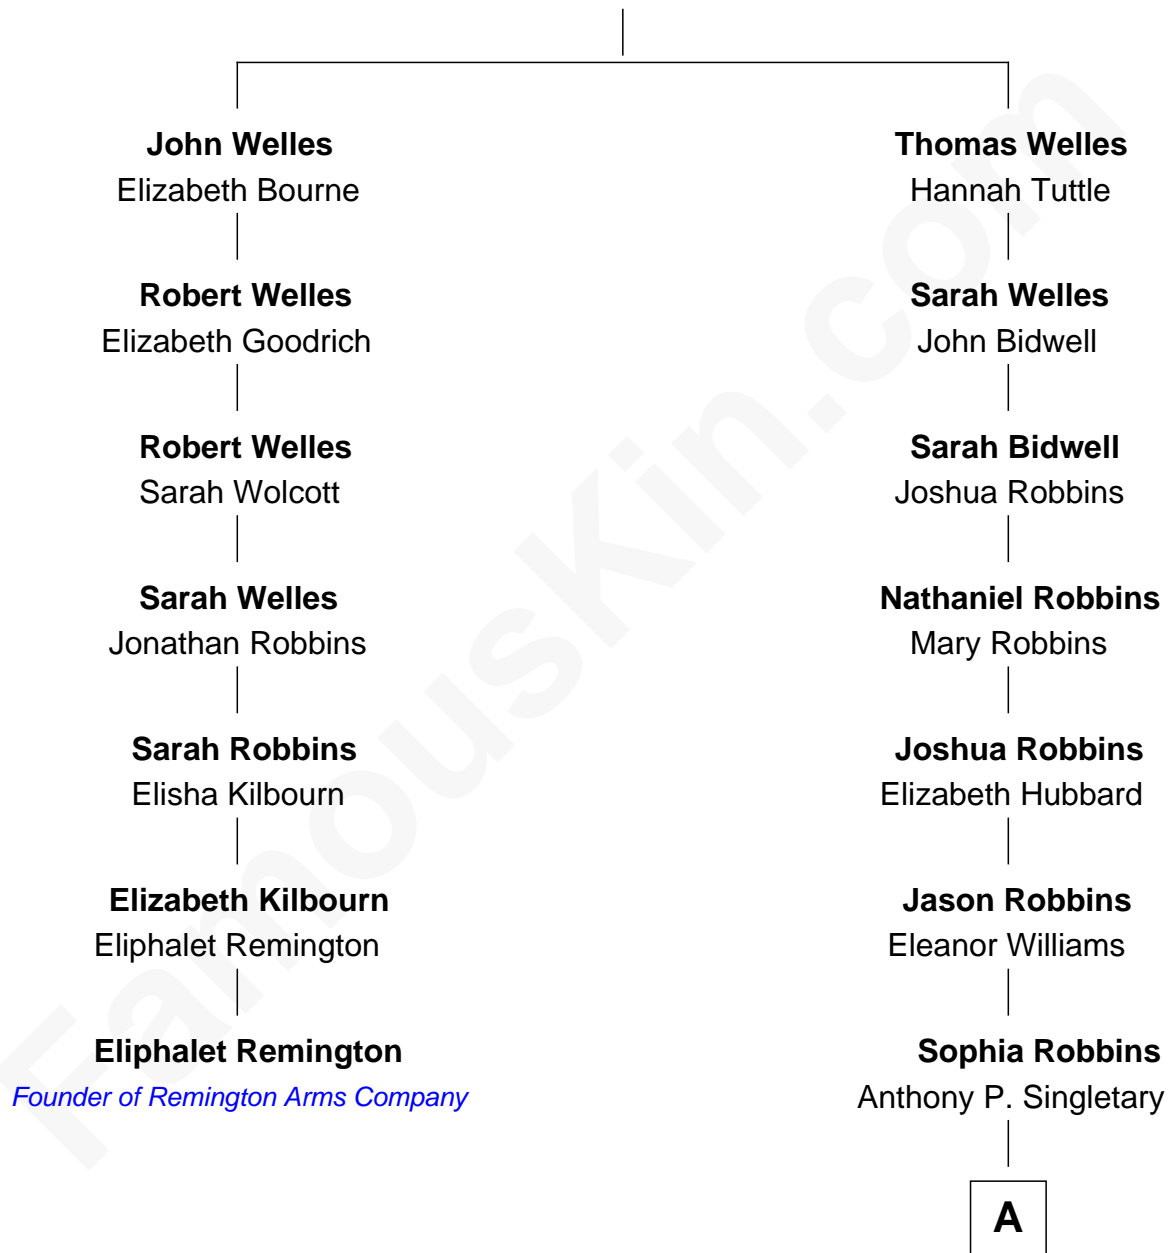

FamousKin.com

Relationship Chart of

Eliphalet Remington

Founder of Remington Arms Company

6th cousin 5 times removed of

John Hinckley, Jr.

Shot President Ronald Reagan

Thomas Welles

Alice Tomes

A

Victoria Singletary

James Thompson

Clyde Singletary Thompson

Hattie Jackson

Ardis Thompson

Harvey Lawrence Moore

Jo Ann Moore

John Warnock Hinckley

John Hinckley, Jr.

Shot President Ronald Reagan

FamousKin.com