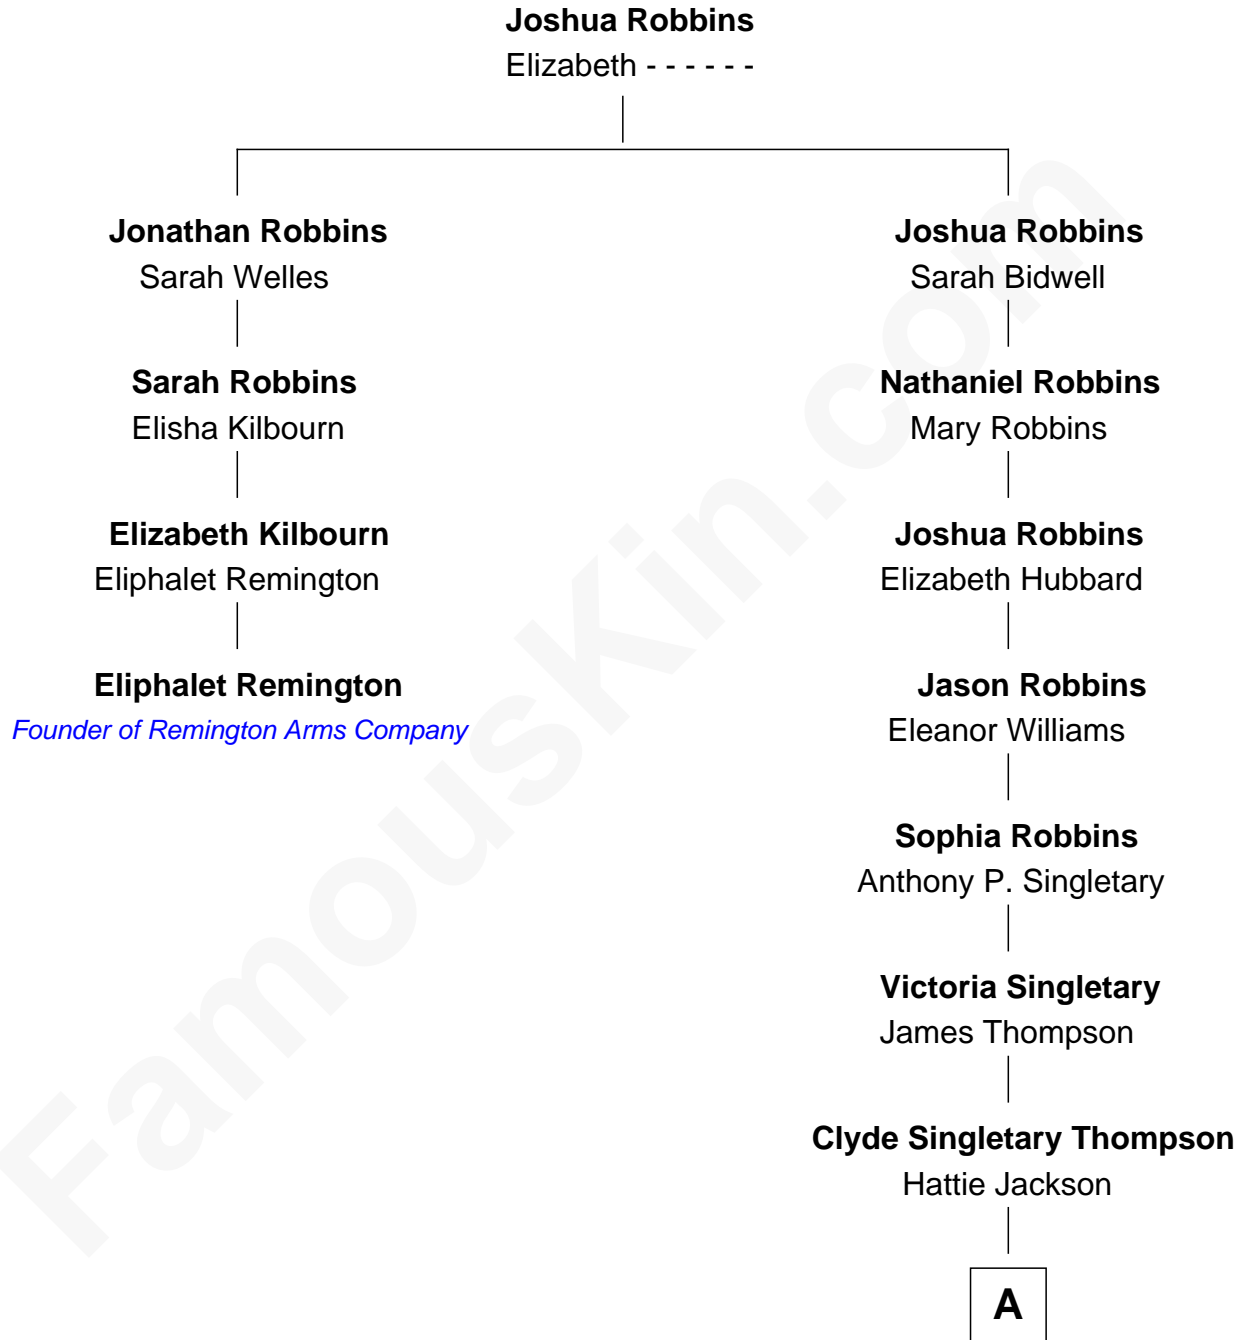

## Relationship Chart of

### Eliphalet Remington

Founder of Remington Arms Company

3rd cousin 6 times removed of

**John Hinckley, Jr.**

Shot President Ronald Reagan

**A**

—  
**Ardis Thompson**  
Harvey Lawrence Moore

—  
**Jo Ann Moore**  
John Warnock Hinckley

—  
**John Hinckley, Jr.**  
*Shot President Ronald Reagan*

FamousKin.com