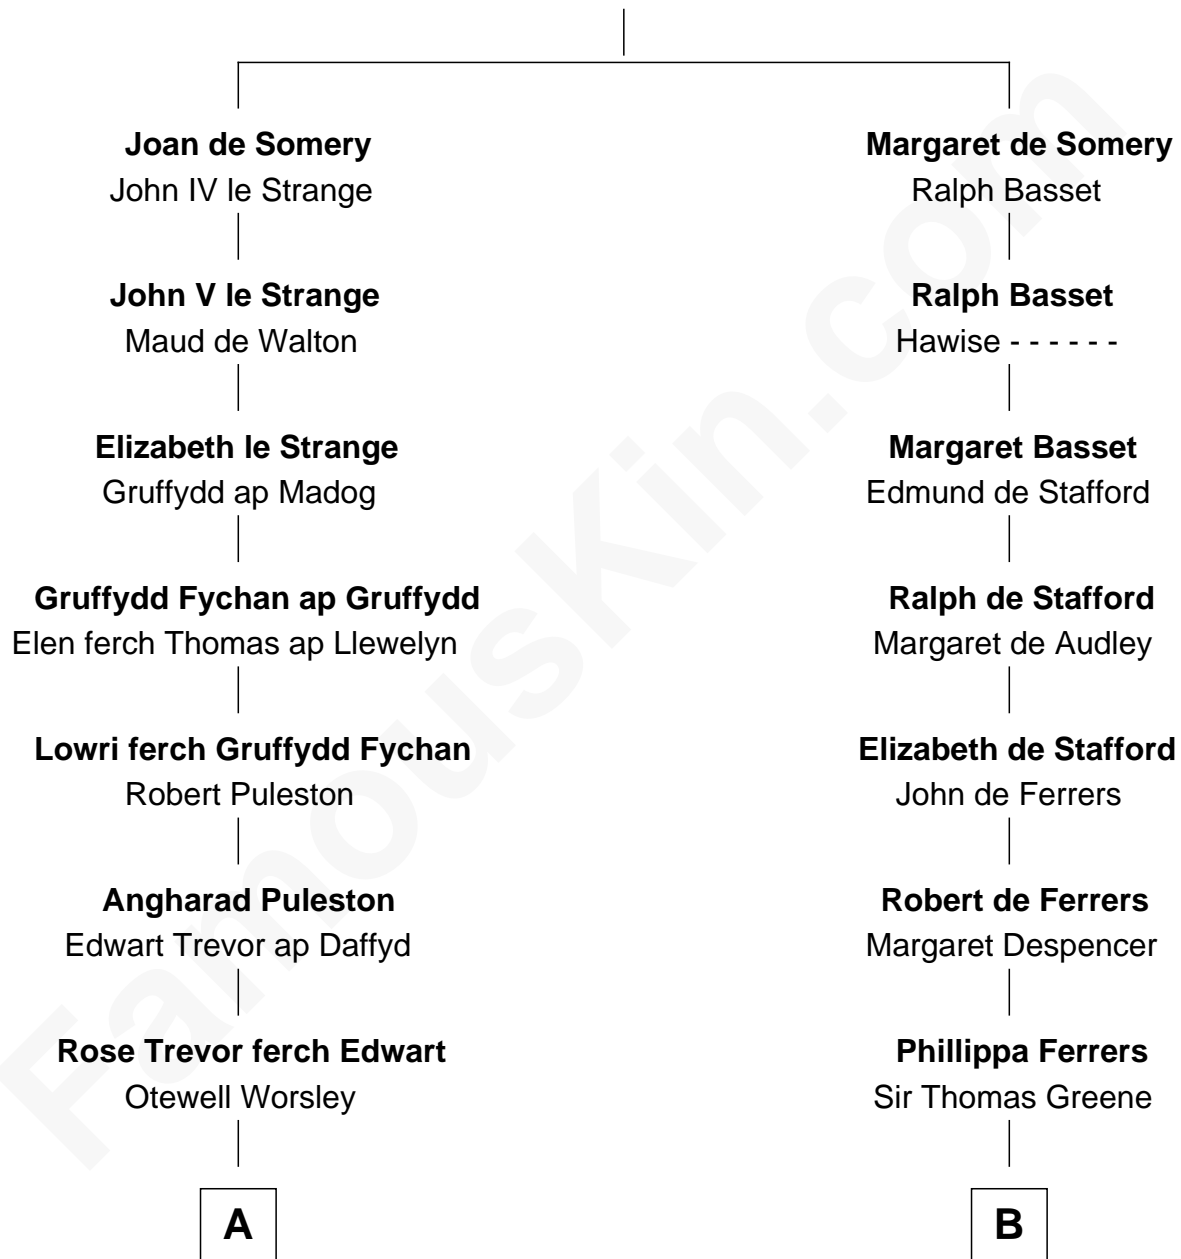

Sir Roger de Somery

Nichole d'Aubenev