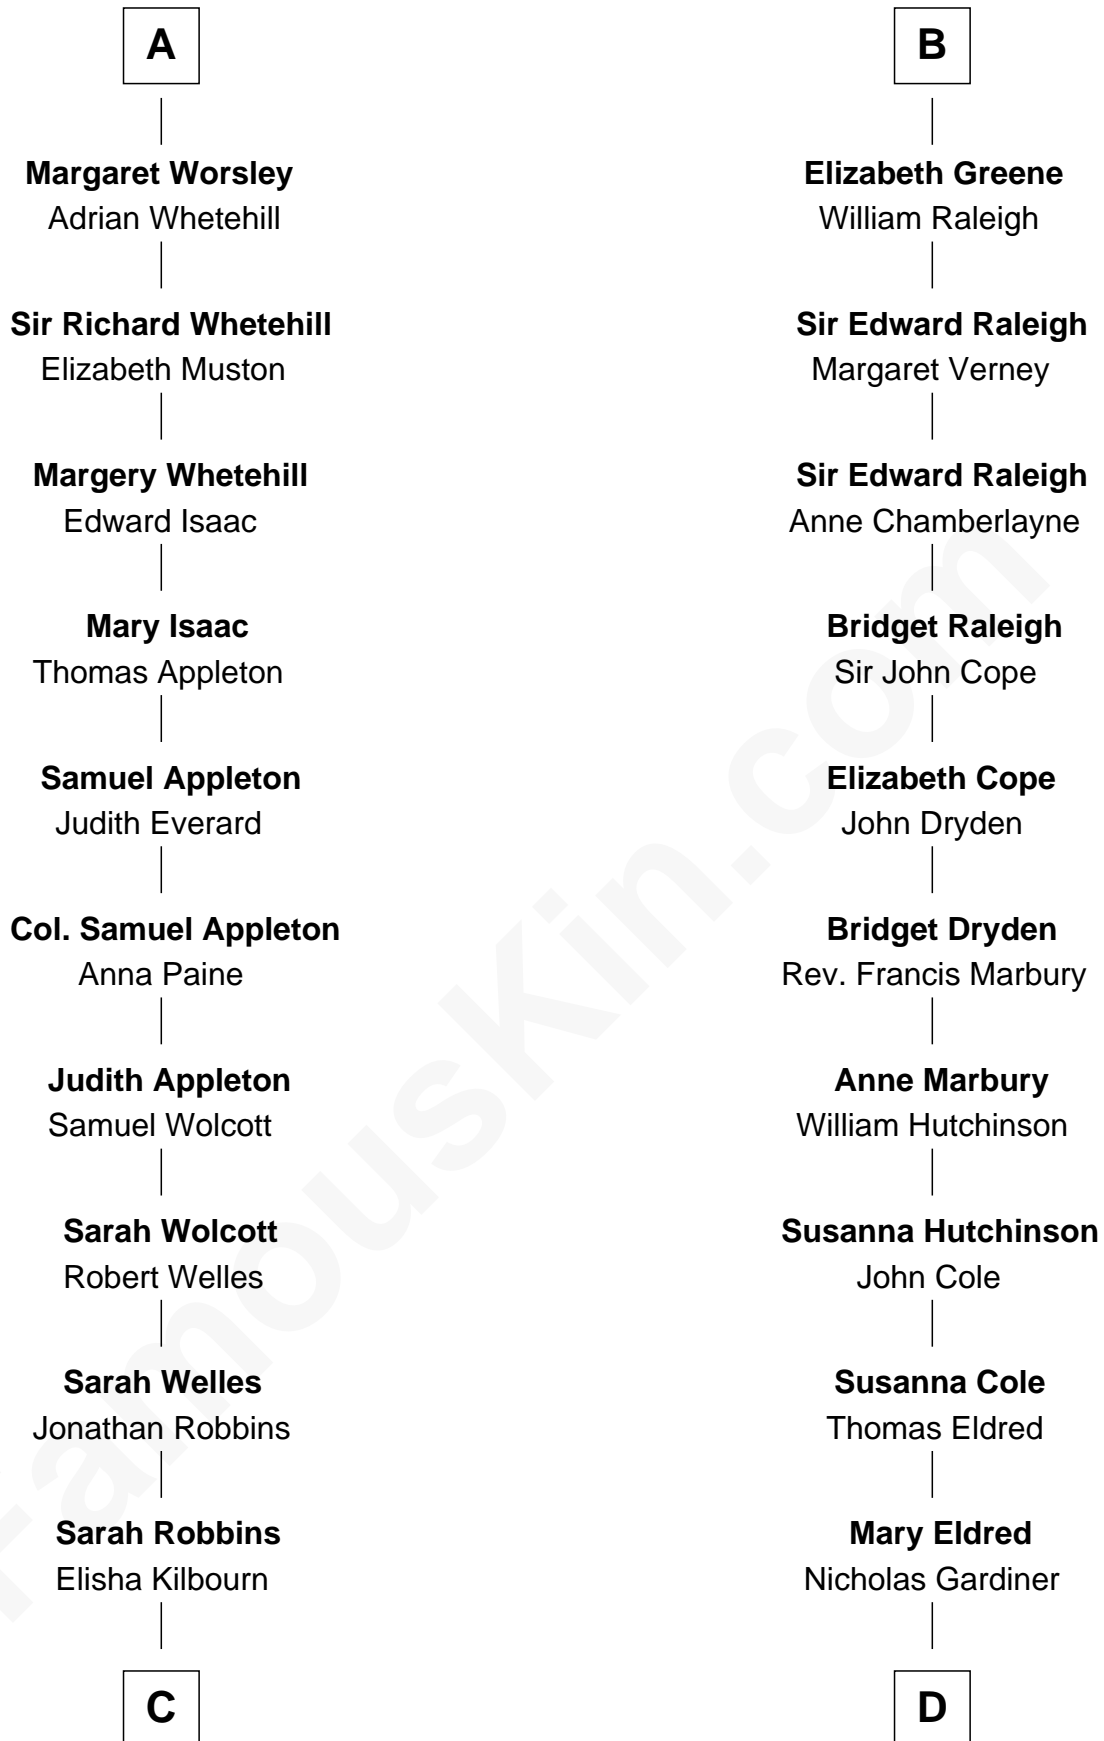

### Stephen A. Douglas

Participated in Lincoln-Douglas Debates

**Sir Roger de Somery**

Nichole d'Aubenev

**C**

**Elizabeth Kilbourn**  
Eliphalet Remington

**Eliphalet Remington**  
*Founder of Remington Arms Company*

**D**

**Nicholas Gardiner**  
Martha Havens

**Martha Gardiner**  
Stephen Arnold

**Martha Arnold**  
Benajah Douglass

**Dr. Stephen Arnold Douglass**  
Sarah Fiske

**Stephen A. Douglas**  
*The Lincoln-Douglas Debates*