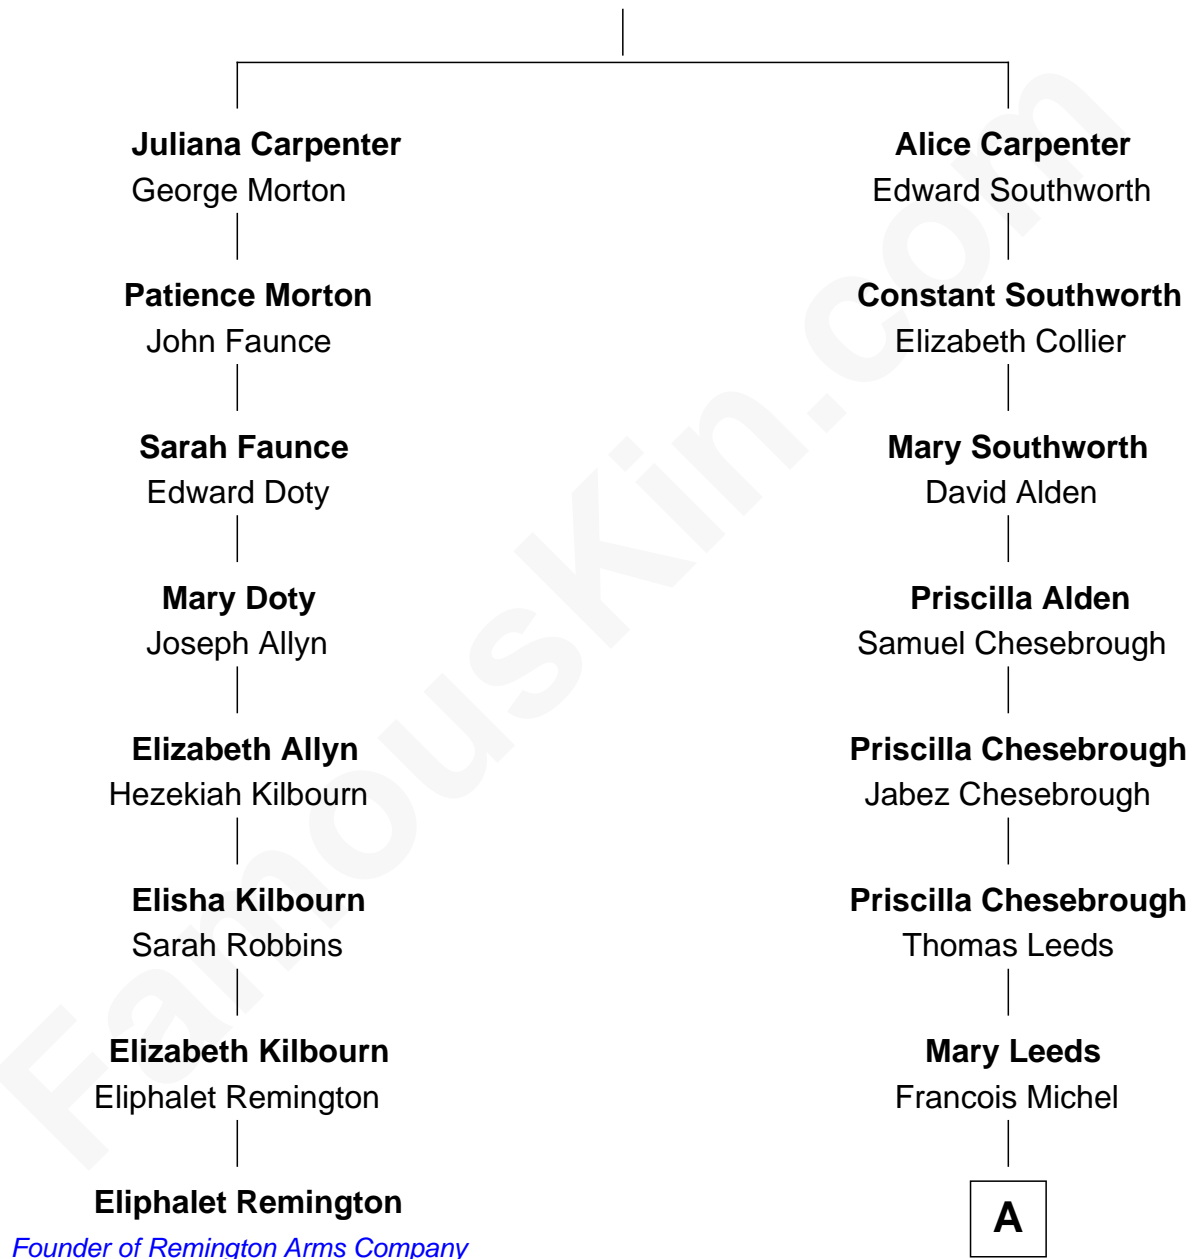

## Relationship Chart of

### Eliphalet Remington

*Founder of Remington Arms Company*

7th cousin 2 times removed of

**William Sprague**

*27th Governor of Rhode Island*

**Alexander Carpenter**

-----

**A**

—  
**Mary Mitchell**  
Youngs Morgan

—  
**Fanny Morgan**  
Amasa Sprague

—  
**William Sprague**  
*27th Governor of Rhode Island*

FamousKin.com