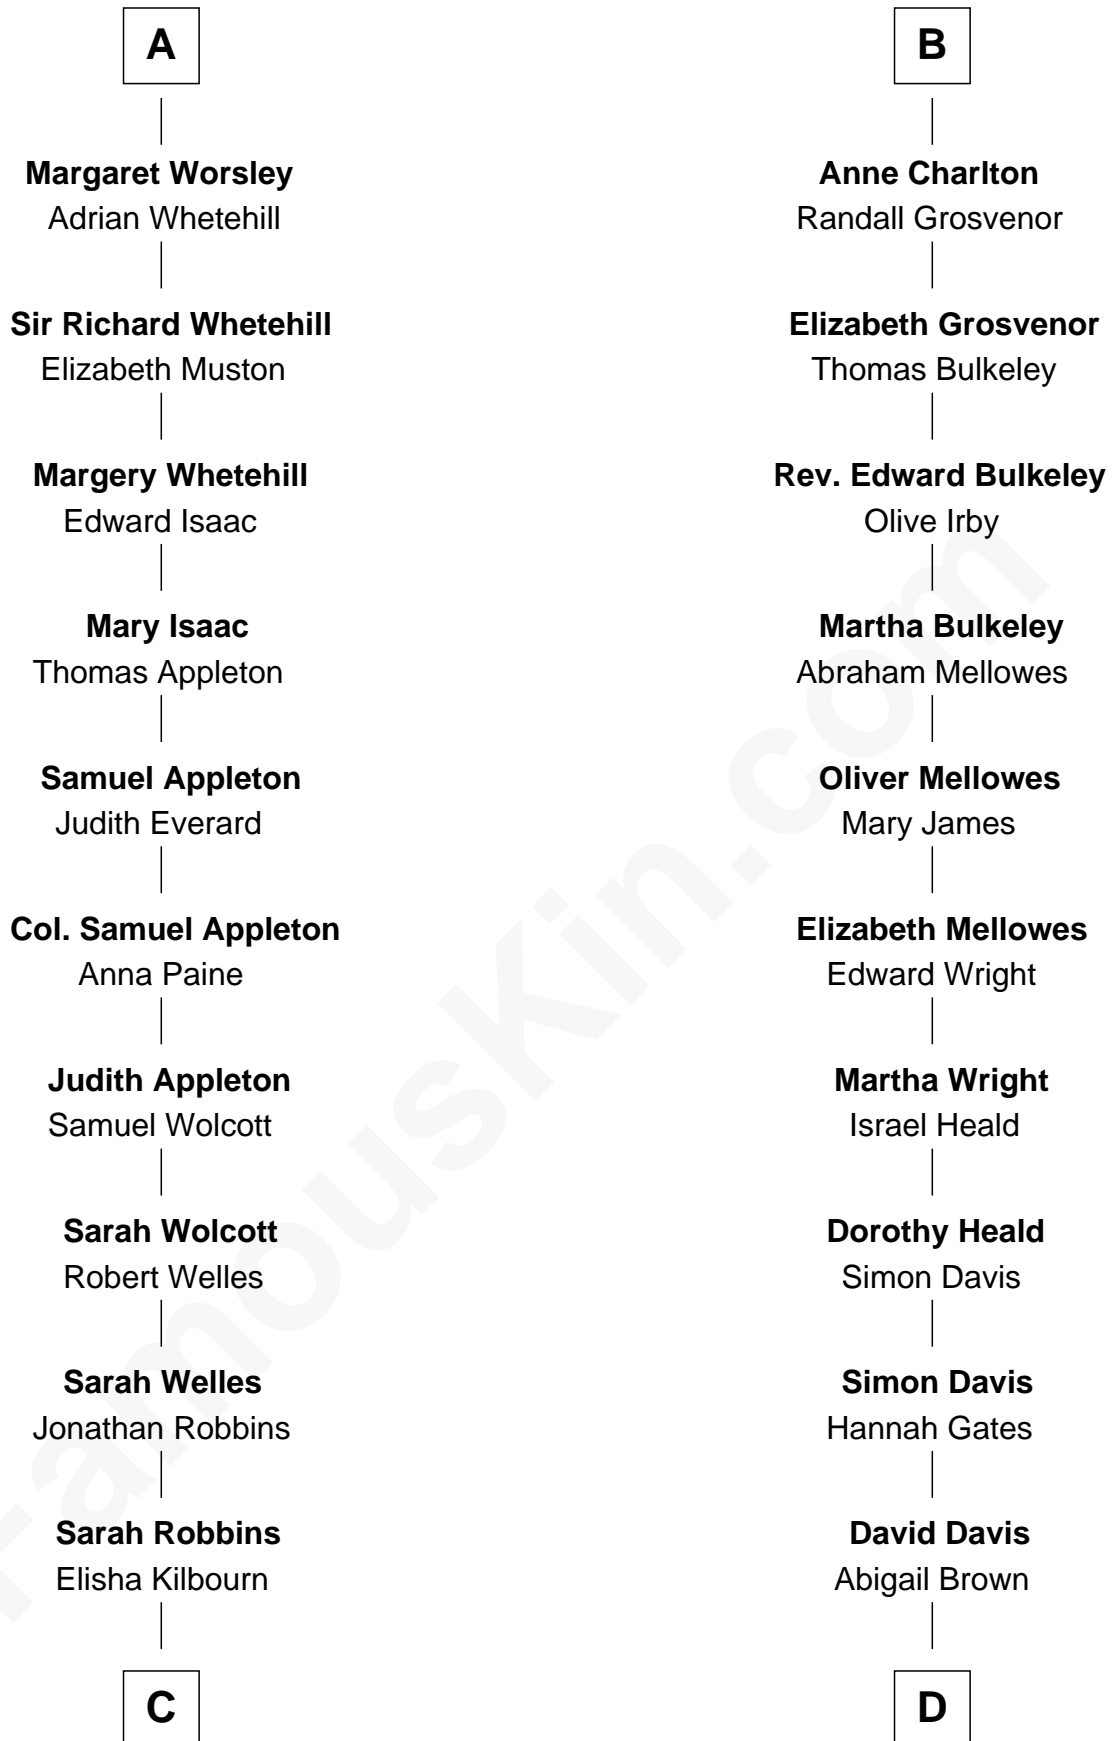

FamousKin.com

Relationship Chart of

Eliphalet Remington

Founder of Remington Arms Company

18th cousin 1 time removed of

John Davis Long

32nd Governor of Massachusetts

Sir Roger de Somery

Nichole d'Aubenev

C

Elizabeth Kilbourn
Eliphalet Remington

Eliphalet Remington
Founder of Remington Arms Company

D

Simon Davis
Persis Temple

Julia Temple Davis
Zadoc Long

John Davis Long
32nd Governor of Massachusetts