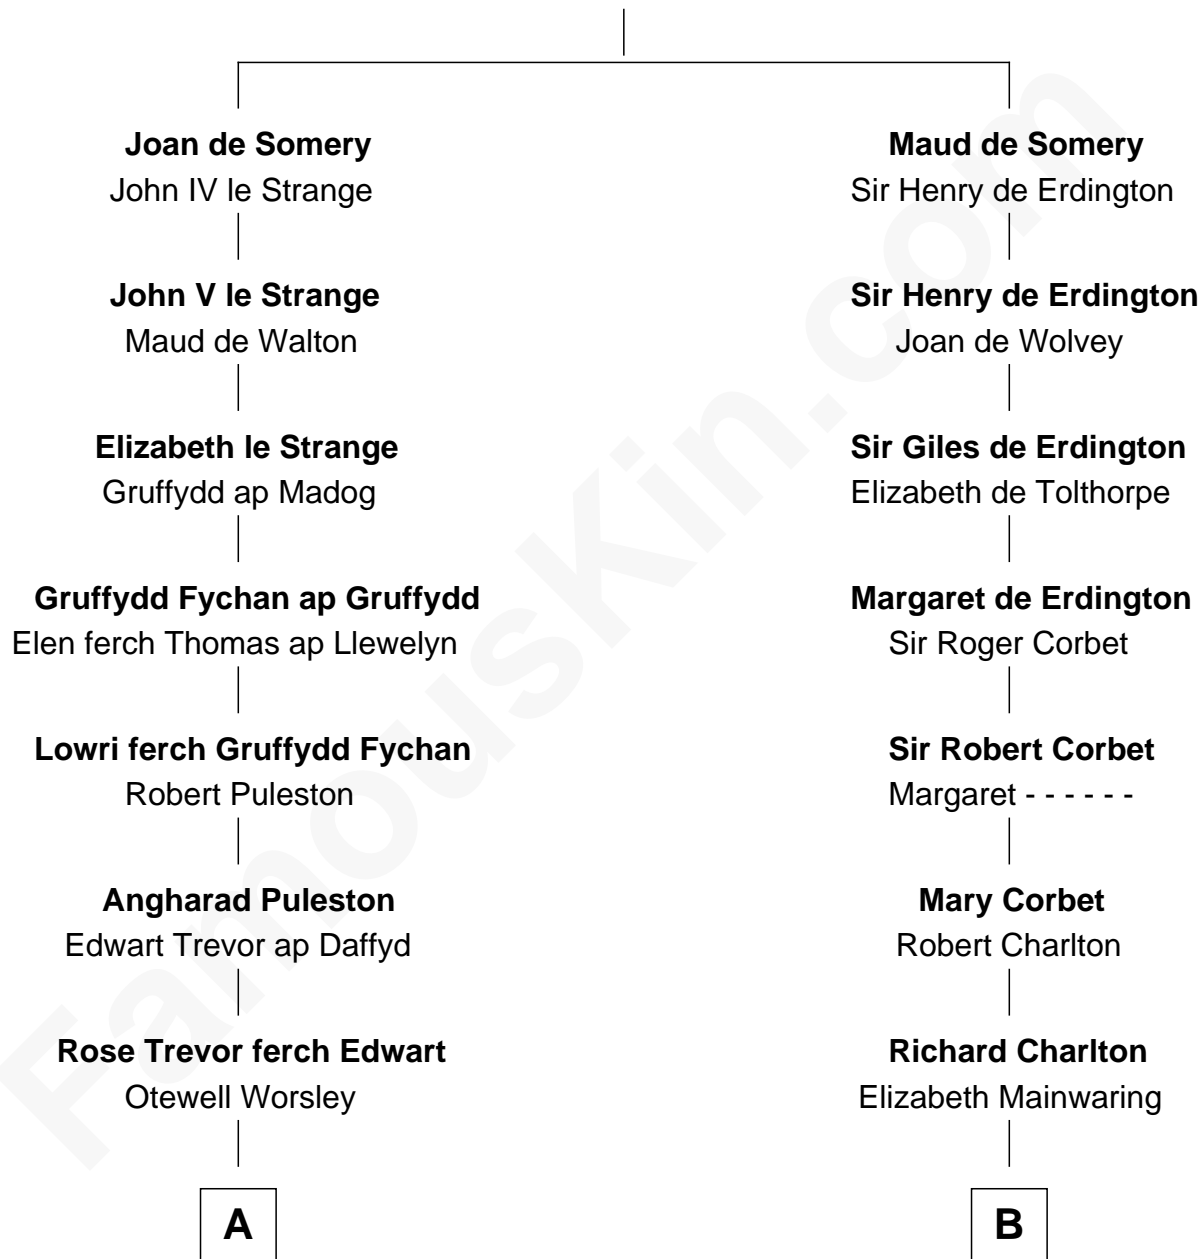

FamousKin.com

Relationship Chart of

Eliphalet Remington

Founder of Remington Arms Company

18th cousin 1 time removed of

John Davis Long

32nd Governor of Massachusetts

Sir Roger de Somery

Nichole d'Aubenev

C

Elizabeth Kilbourn
Eliphalet Remington

Eliphalet Remington
Founder of Remington Arms Company

D

Simon Davis
Persis Temple

Julia Temple Davis
Zadoc Long

John Davis Long
32nd Governor of Massachusetts