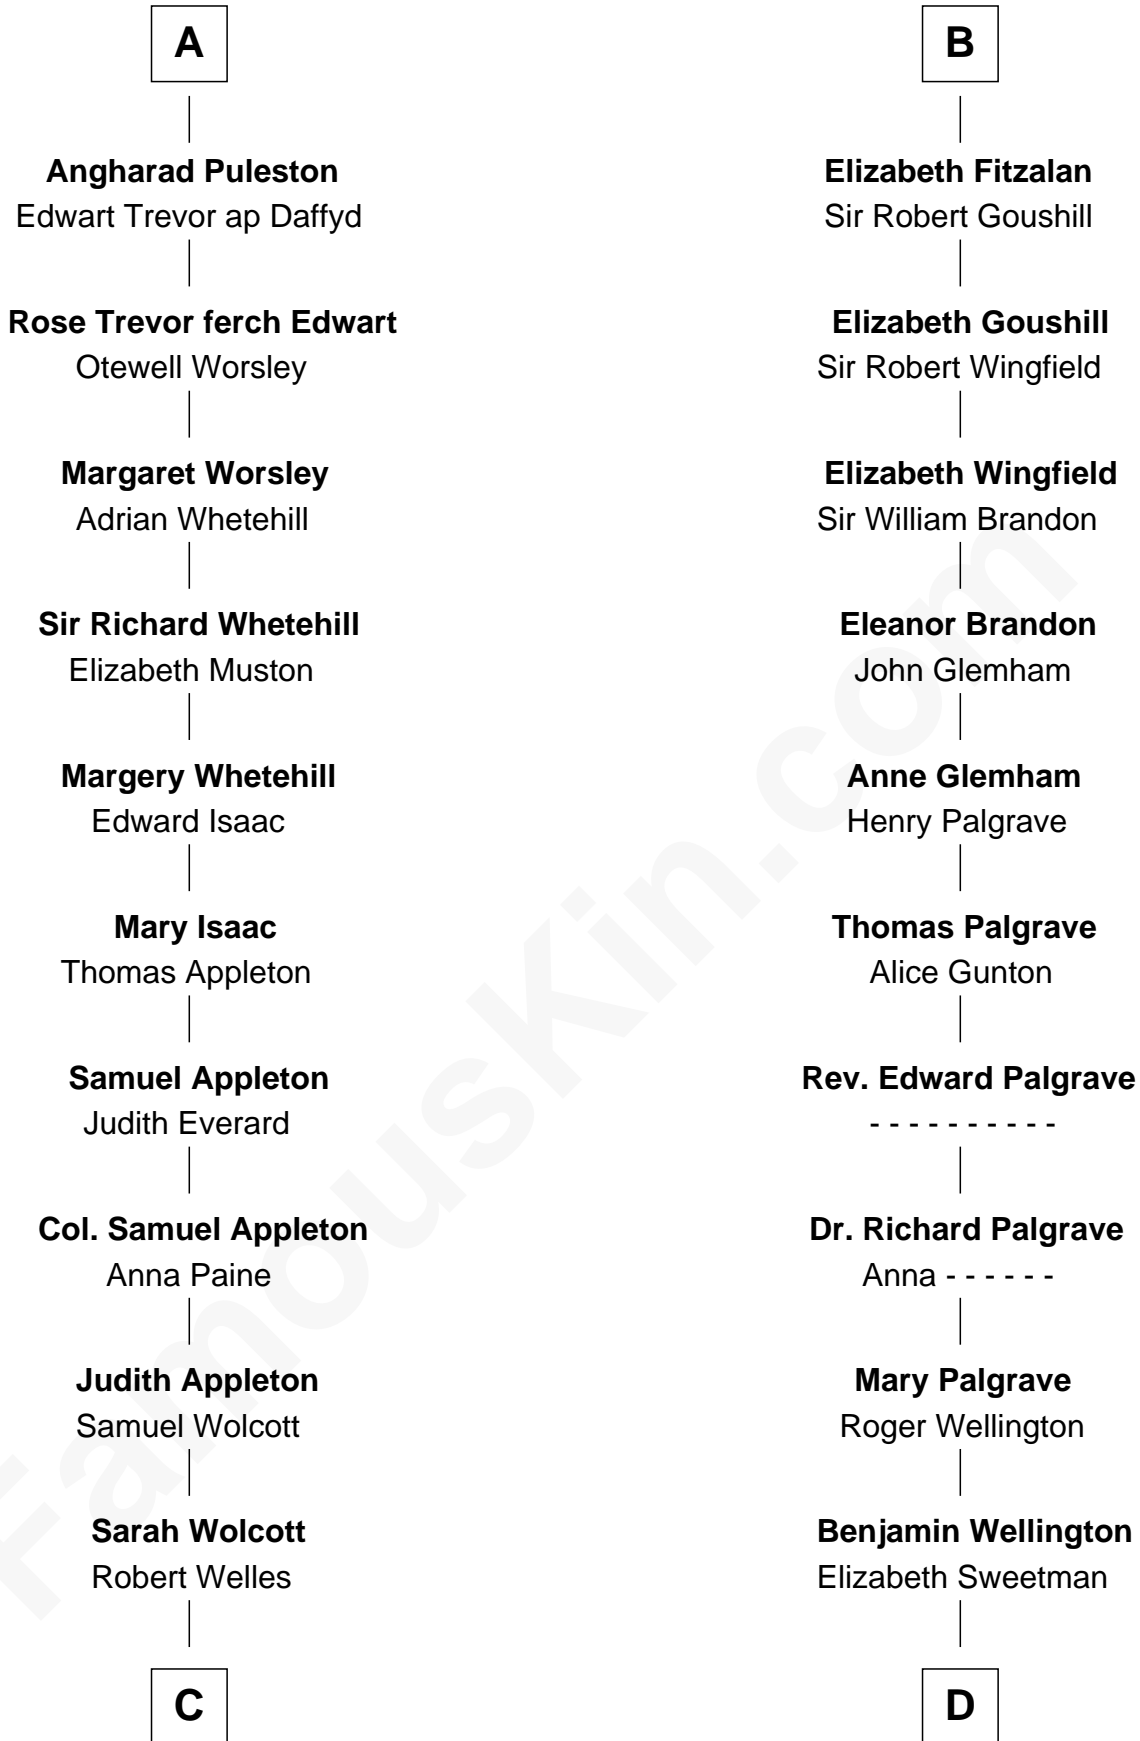

FamousKin.com

Relationship Chart of

Eliphalet Remington

Founder of Remington Arms Company

18th cousin 2 times removed of

Roger Sherman

Signer of the Declaration of Independence

C

Sarah Welles
Jonathan Robbins

Sarah Robbins
Elisha Kilbourn

Elizabeth Kilbourn
Eliphalet Remington

Eliphalet Remington
Founder of Remington Arms Company

D

Mehetable Wellington
William Sherman

Roger Sherman
Signer of Declaration of Independence