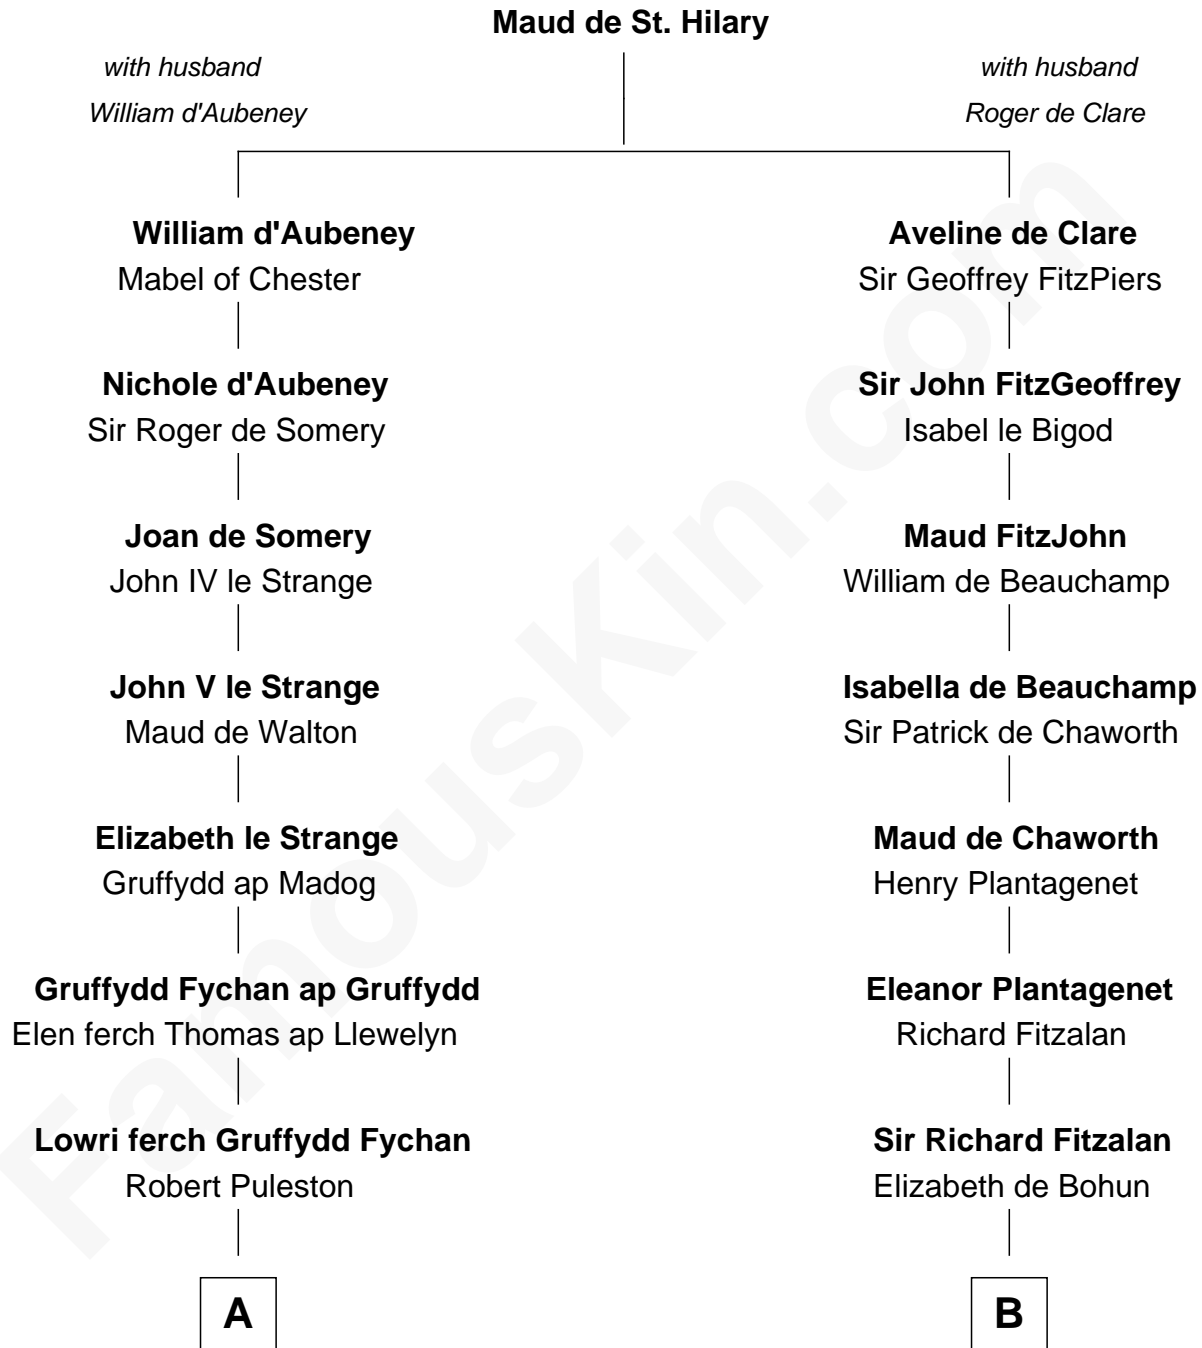

FamousKin.com

Relationship Chart of

Eliphalet Remington

Founder of Remington Arms Company

18th cousin 2 times removed of

Roger Sherman

Signer of the Declaration of Independence

C

Sarah Welles
Jonathan Robbins

Sarah Robbins
Elisha Kilbourn

Elizabeth Kilbourn
Eliphalet Remington

Eliphalet Remington
Founder of Remington Arms Company

D

Mehetable Wellington
William Sherman

Roger Sherman
Signer of Declaration of Independence