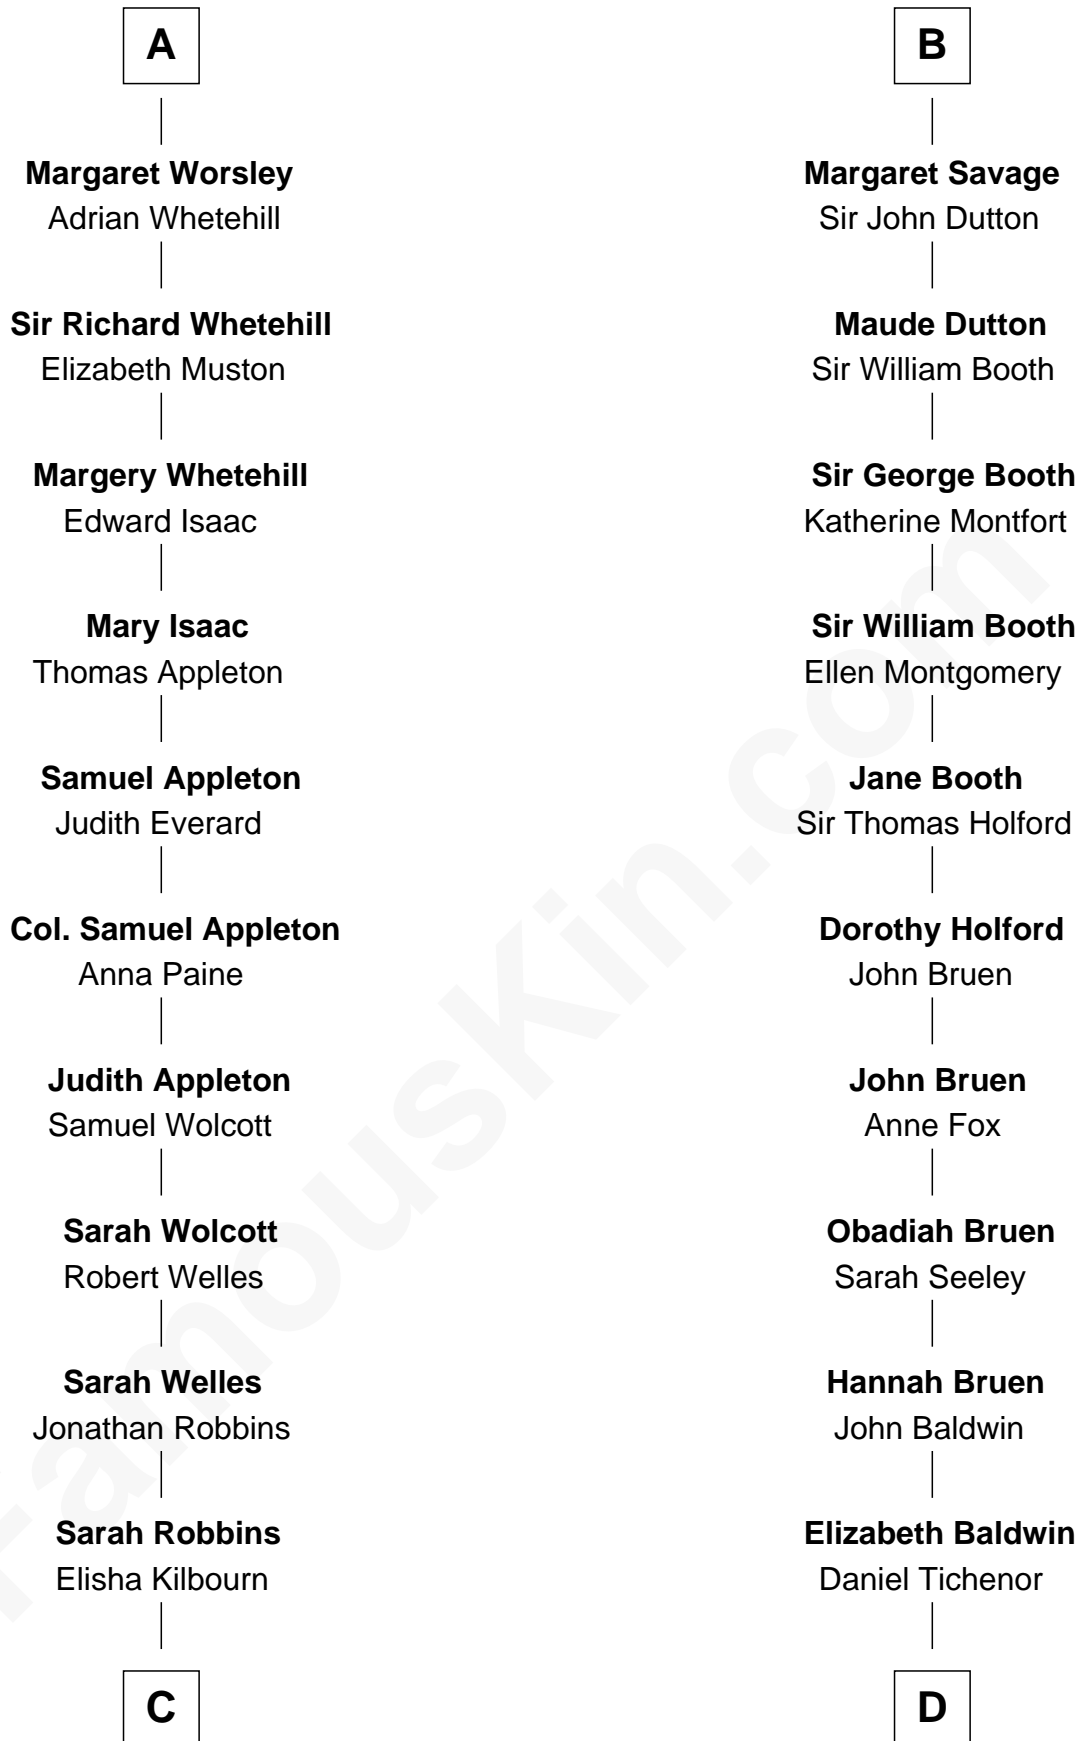

## Relationship Chart of

### Isaac Tichenor

3rd and 5th Governor of Vermont

**Sir Roger de Somery**

Nichole d'Aubenev

**C**

**Elizabeth Kilbourn**  
Eliphalet Remington

**Eliphalet Remington**

*Founder of Remington Arms Company*

**D**

**Daniel Tichenor**  
Susanna Guerin

**Isaac Tichenor**

*3rd and 5th Governor of Vermont*

FamousKin.com