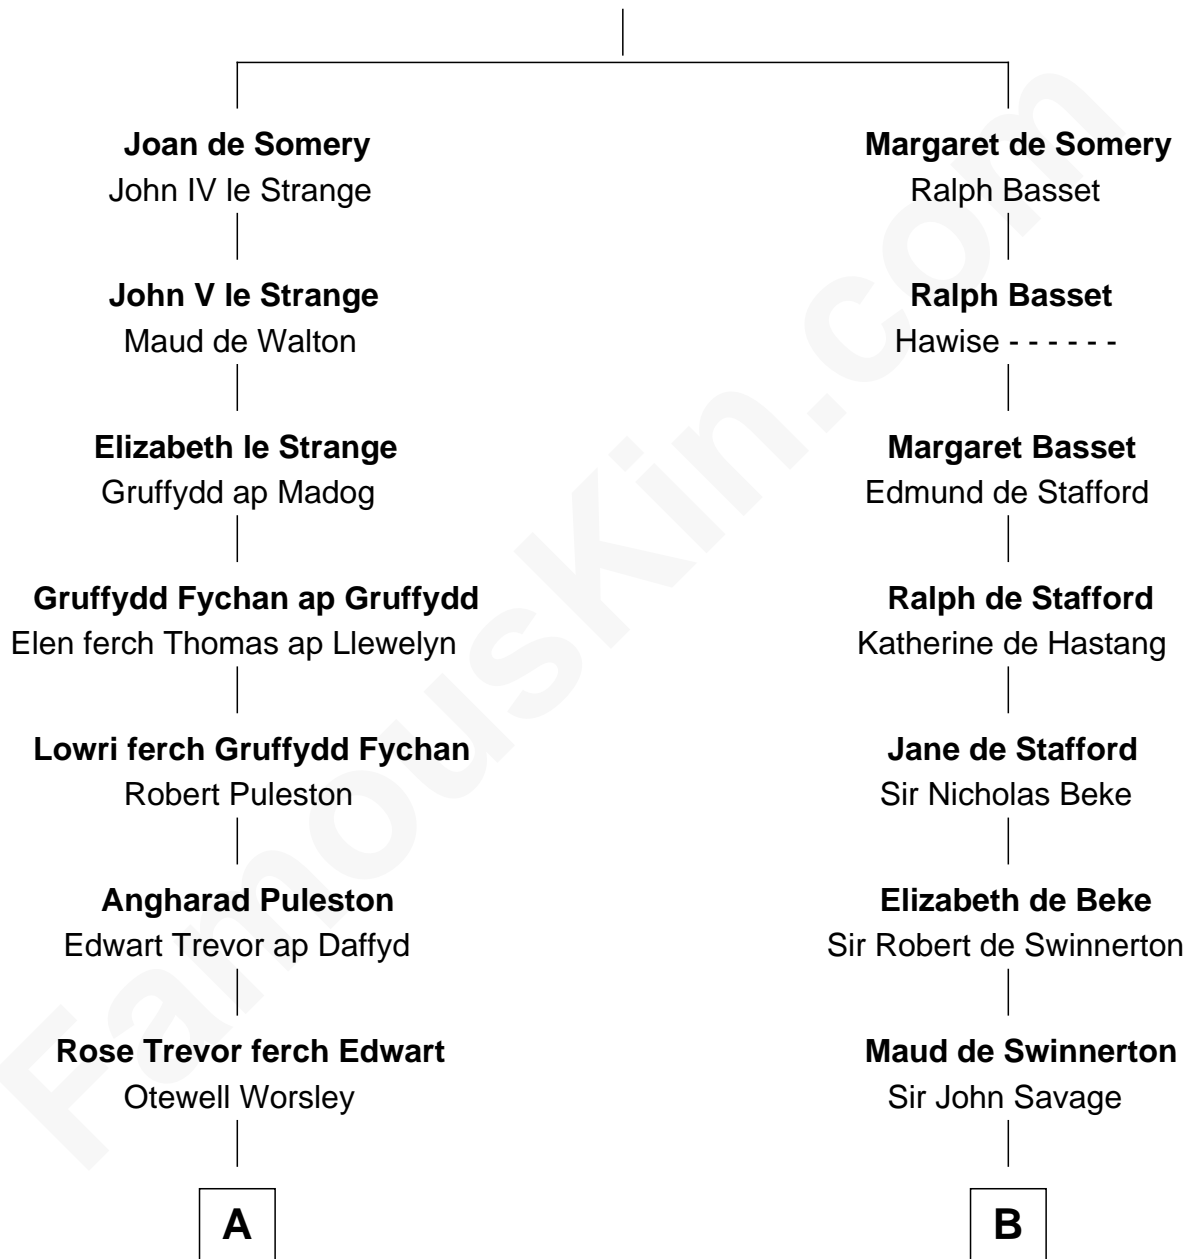

## Relationship Chart of

### Eliphalet Remington

Founder of Remington Arms Company

18th cousin of

### Isaac Tichenor

3rd and 5th Governor of Vermont

**Sir Roger de Somery**

Nichole d'Aubenev

**C**

**Elizabeth Kilbourn**  
Eliphalet Remington

**Eliphalet Remington**

*Founder of Remington Arms Company*

**D**

**Daniel Tichenor**  
Susanna Guerin

**Isaac Tichenor**

*3rd and 5th Governor of Vermont*

FamousKin.com