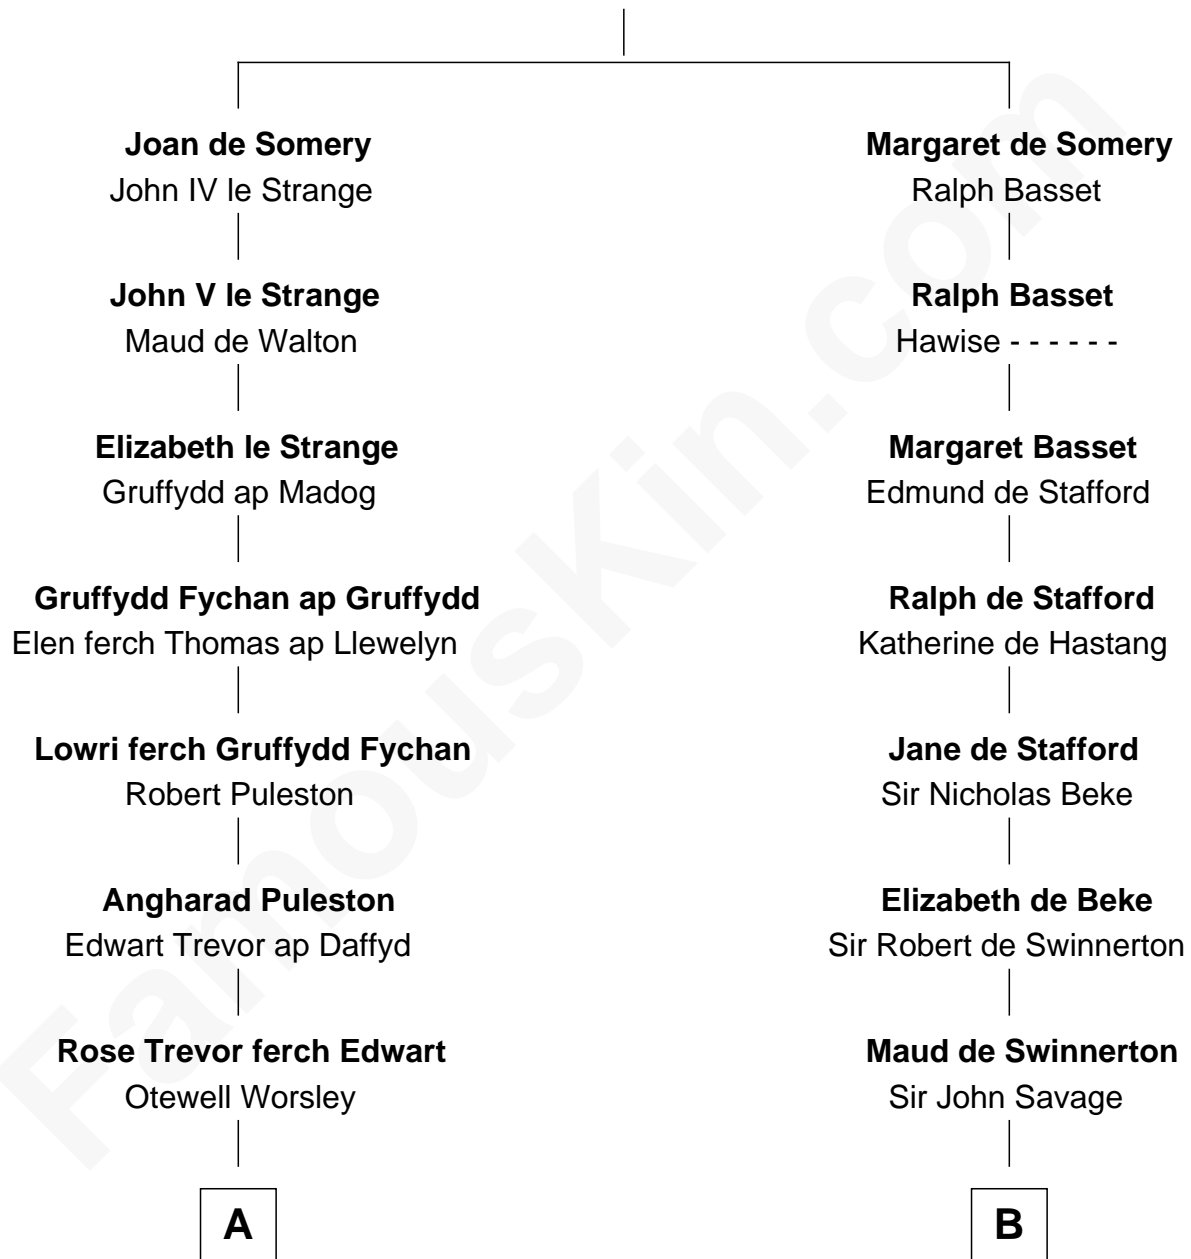

FamousKin.com

Relationship Chart of

Eliphalet Remington

Founder of Remington Arms Company

18th cousin 2 times removed of

Isaac Taylor Tichenor

President of Auburn University

Sir Roger de Somery

Nichole d'Aubenev

C

Elizabeth Kilbourn
Eliphalet Remington

Eliphalet Remington
Founder of Remington Arms Company

D

Joseph Tichenor
Elizabeth - - - - -

Daniel Tichenor
Anna Byram

James Tichenor
Margaret Bennett

Isaac Taylor Tichenor
President of Auburn University

FamousKin.com