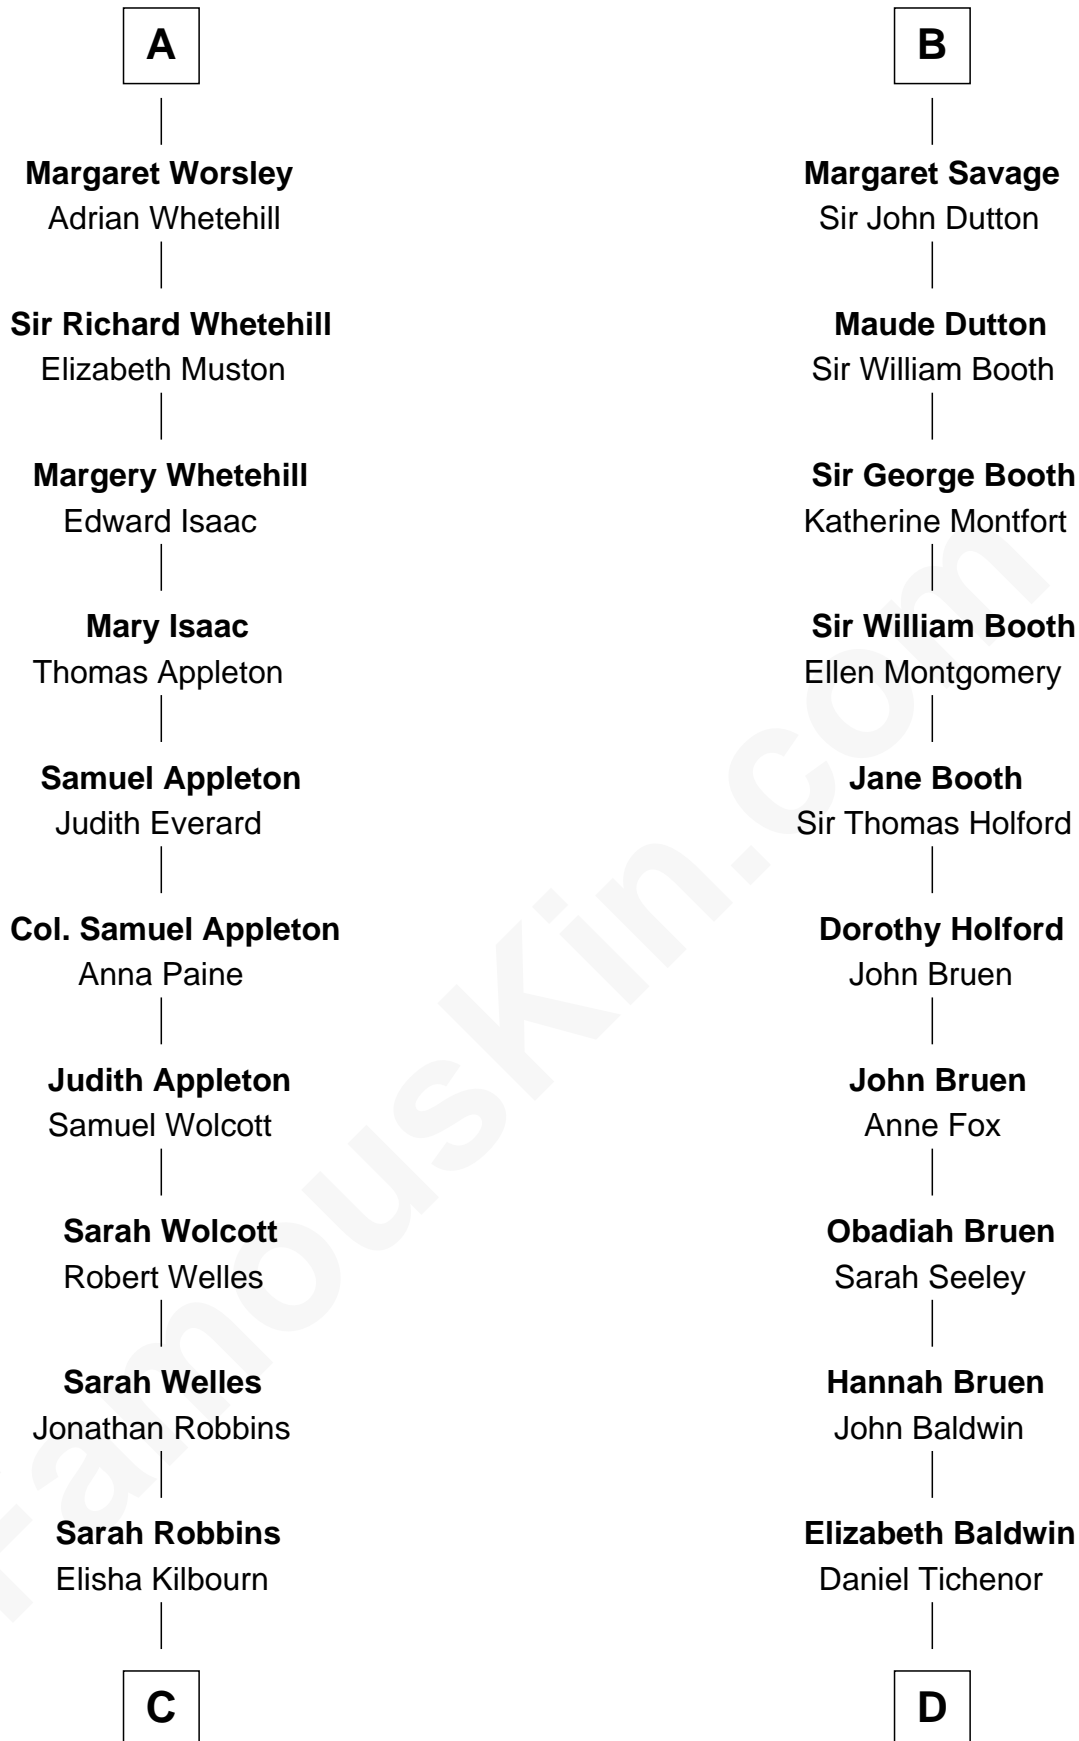

FamousKin.com

Relationship Chart of

Eliphalet Remington

Founder of Remington Arms Company

18th cousin 2 times removed of

Isaac Taylor Tichenor

President of Auburn University

Sir Roger de Somery

Nichole d'Aubenev

C

Elizabeth Kilbourn
Eliphalet Remington

Eliphalet Remington
Founder of Remington Arms Company

D

Joseph Tichenor
Elizabeth - - - - -

Daniel Tichenor
Anna Byram

James Tichenor
Margaret Bennett

Isaac Taylor Tichenor
President of Auburn University

FamousKin.com