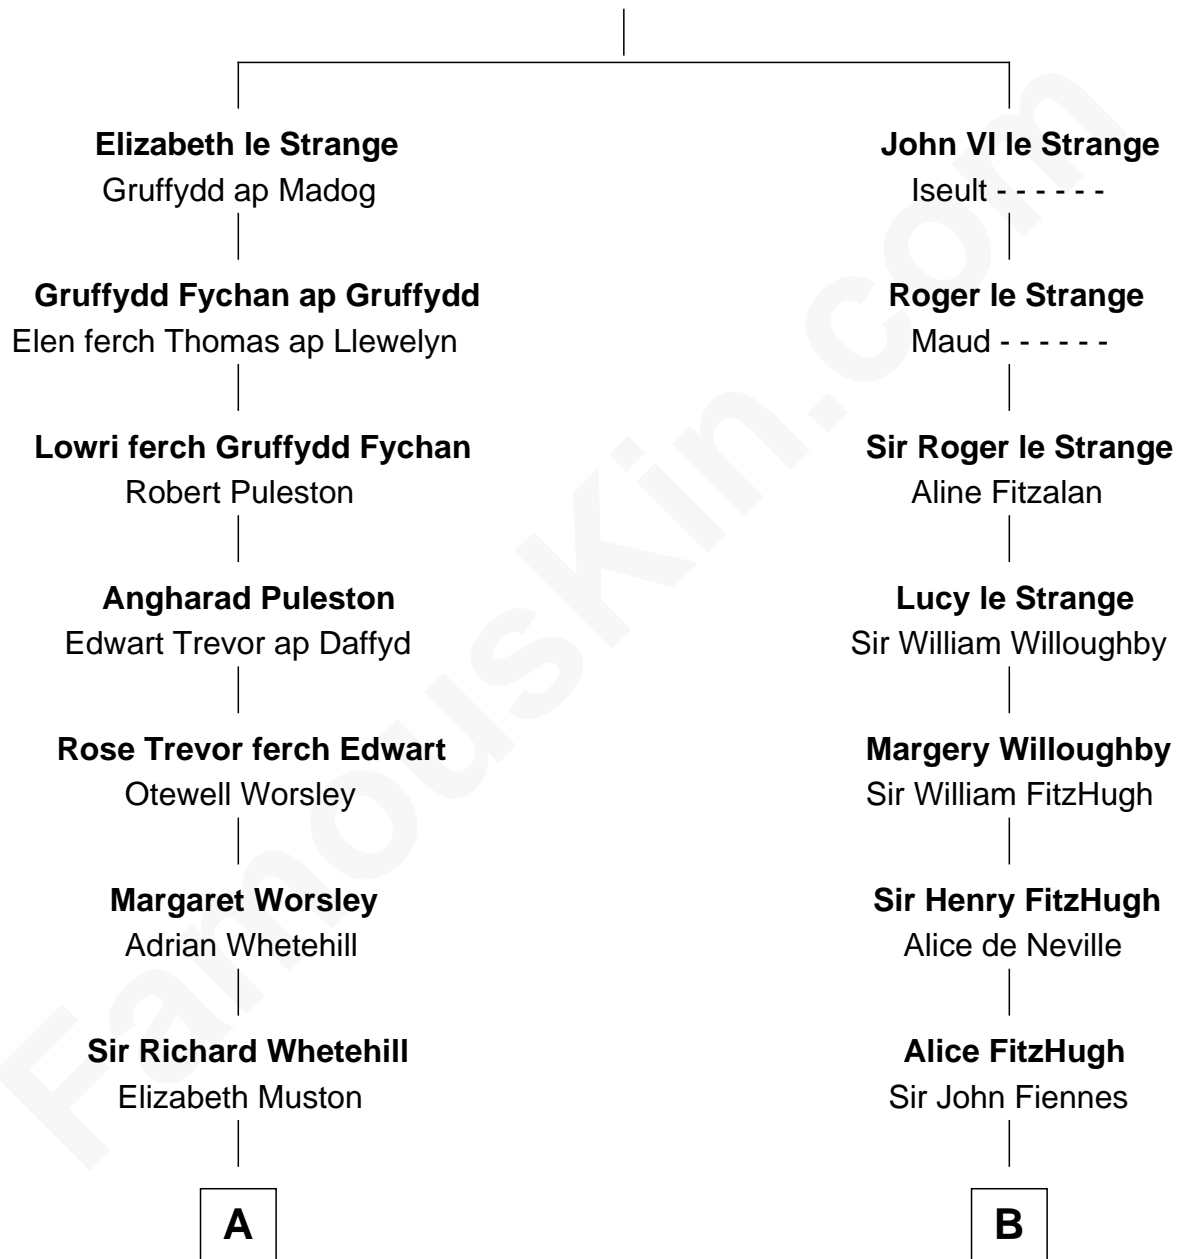

FamousKin.com

Relationship Chart of

Eliphalet Remington

Founder of Remington Arms Company

16th cousin 5 times removed of

Frank Lloyd Wright
American Architect

John V le Strange
Maud de Walton

C

—
Capt. Russell Hubbard

Mary Gray
—

Martha Hubbard

David Wright
—

Rev. David Wright

Abigail Goddard
—

William Carey Wright

Anna Lloyd Jones
—