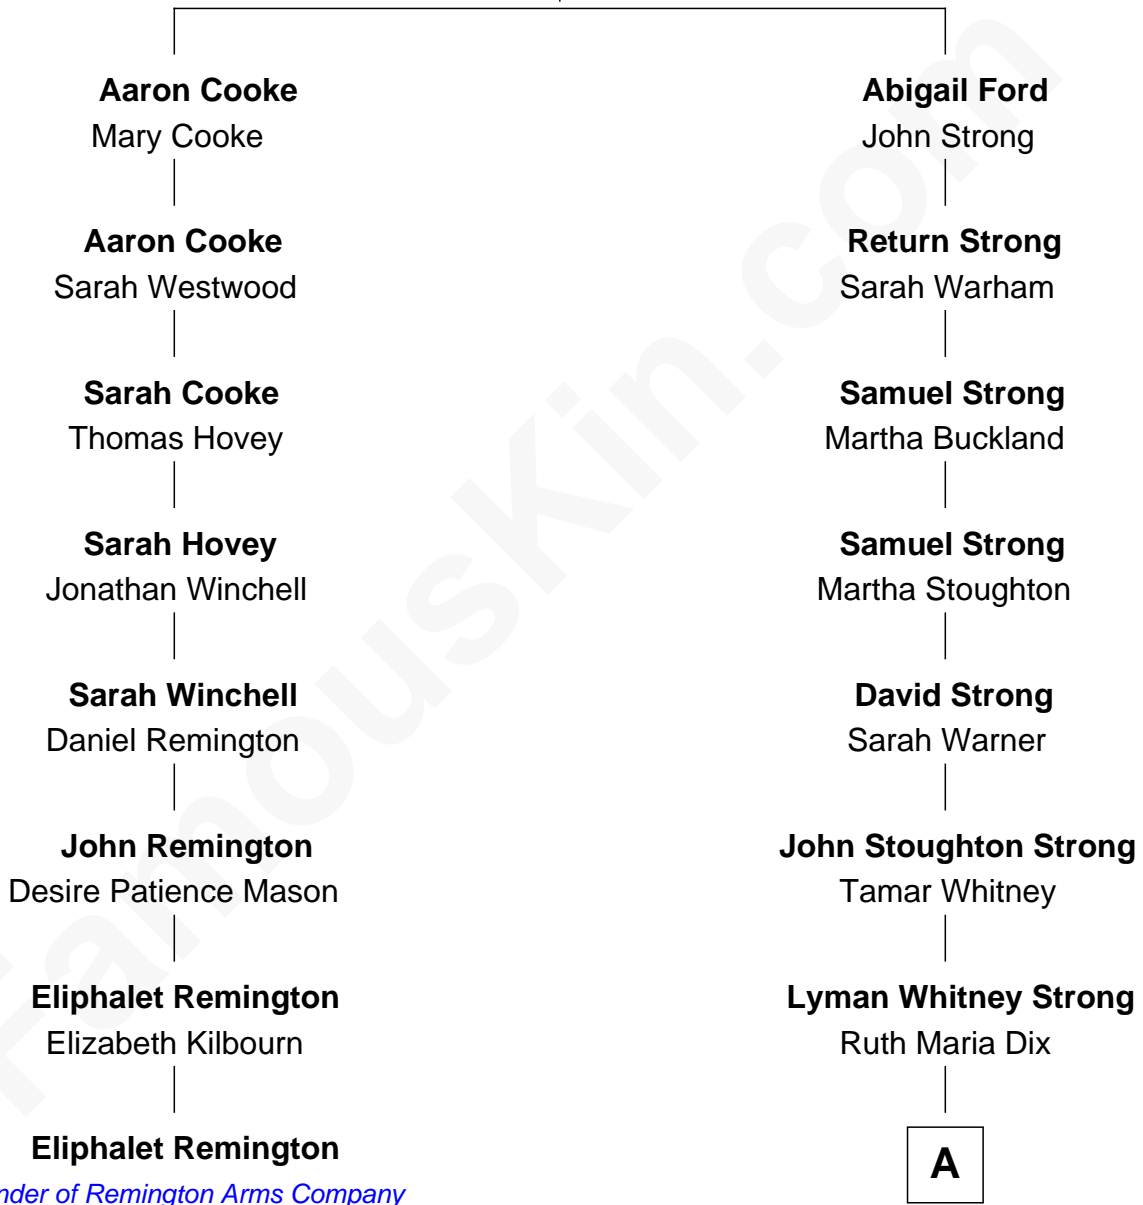

## Relationship Chart of

### Eliphalet Remington

*Founder of Remington Arms Company*

7th cousin 2 times removed of

**Lyman Spitzer**

*Astronomer and Theoretical Physicist*

**Elizabeth Charde**

*with husband*  
*Aaron Cooke*

*with husband*  
*Thomas Ford*