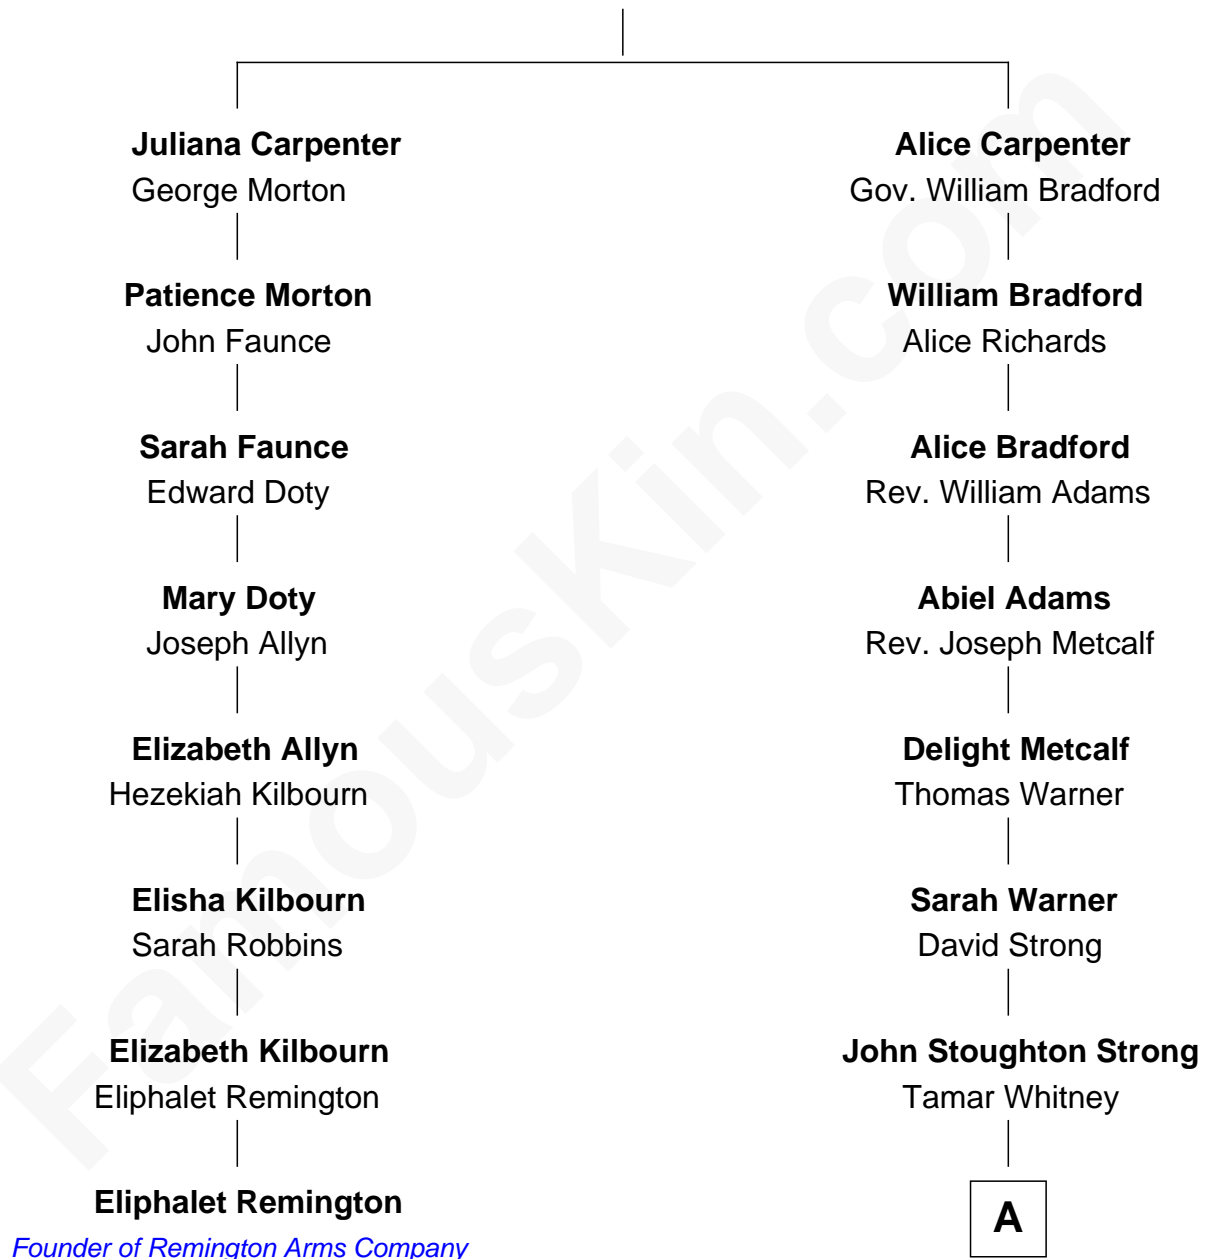

## Relationship Chart of

### Eliphalet Remington

Founder of Remington Arms Company

7th cousin 3 times removed of

**Lyman Spitzer**

Astronomer and Theoretical Physicist

**Alexander Carpenter**

-----

**A**