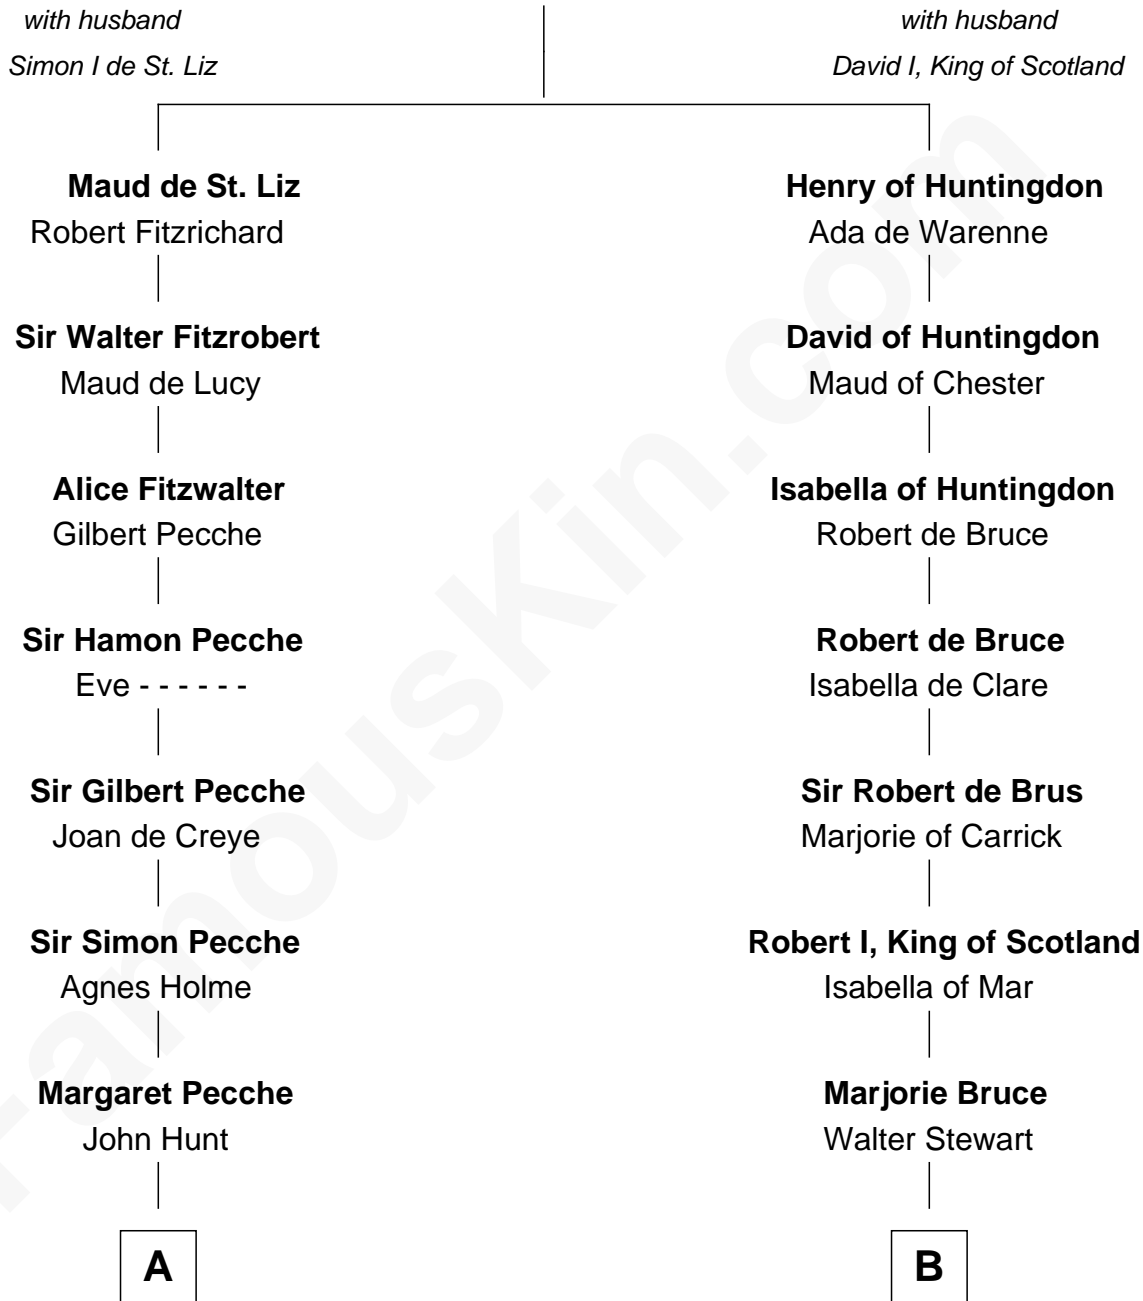

## Relationship Chart of

### Eliphalet Remington

Founder of Remington Arms Company

21st cousin of

**General Hugh Mercer**  
American Revolution

### Maud of Northumberland

**C**

**Sarah Wolcott**  
Robert Welles

**Sarah Welles**  
Jonathan Robbins

**Sarah Robbins**  
Elisha Kilbourn

**Elizabeth Kilbourn**  
Eliphalet Remington

**Eliphalet Remington**  
*Founder of Remington Arms Company*

**D**

**John Row**  
Elspeth Gillespie

**Lilias Row**  
John Mercer

**Thomas Mercer**  
Isabel Smith

**William Mercer**  
Anne Munro

**General Hugh Mercer**  
*American Revolution*