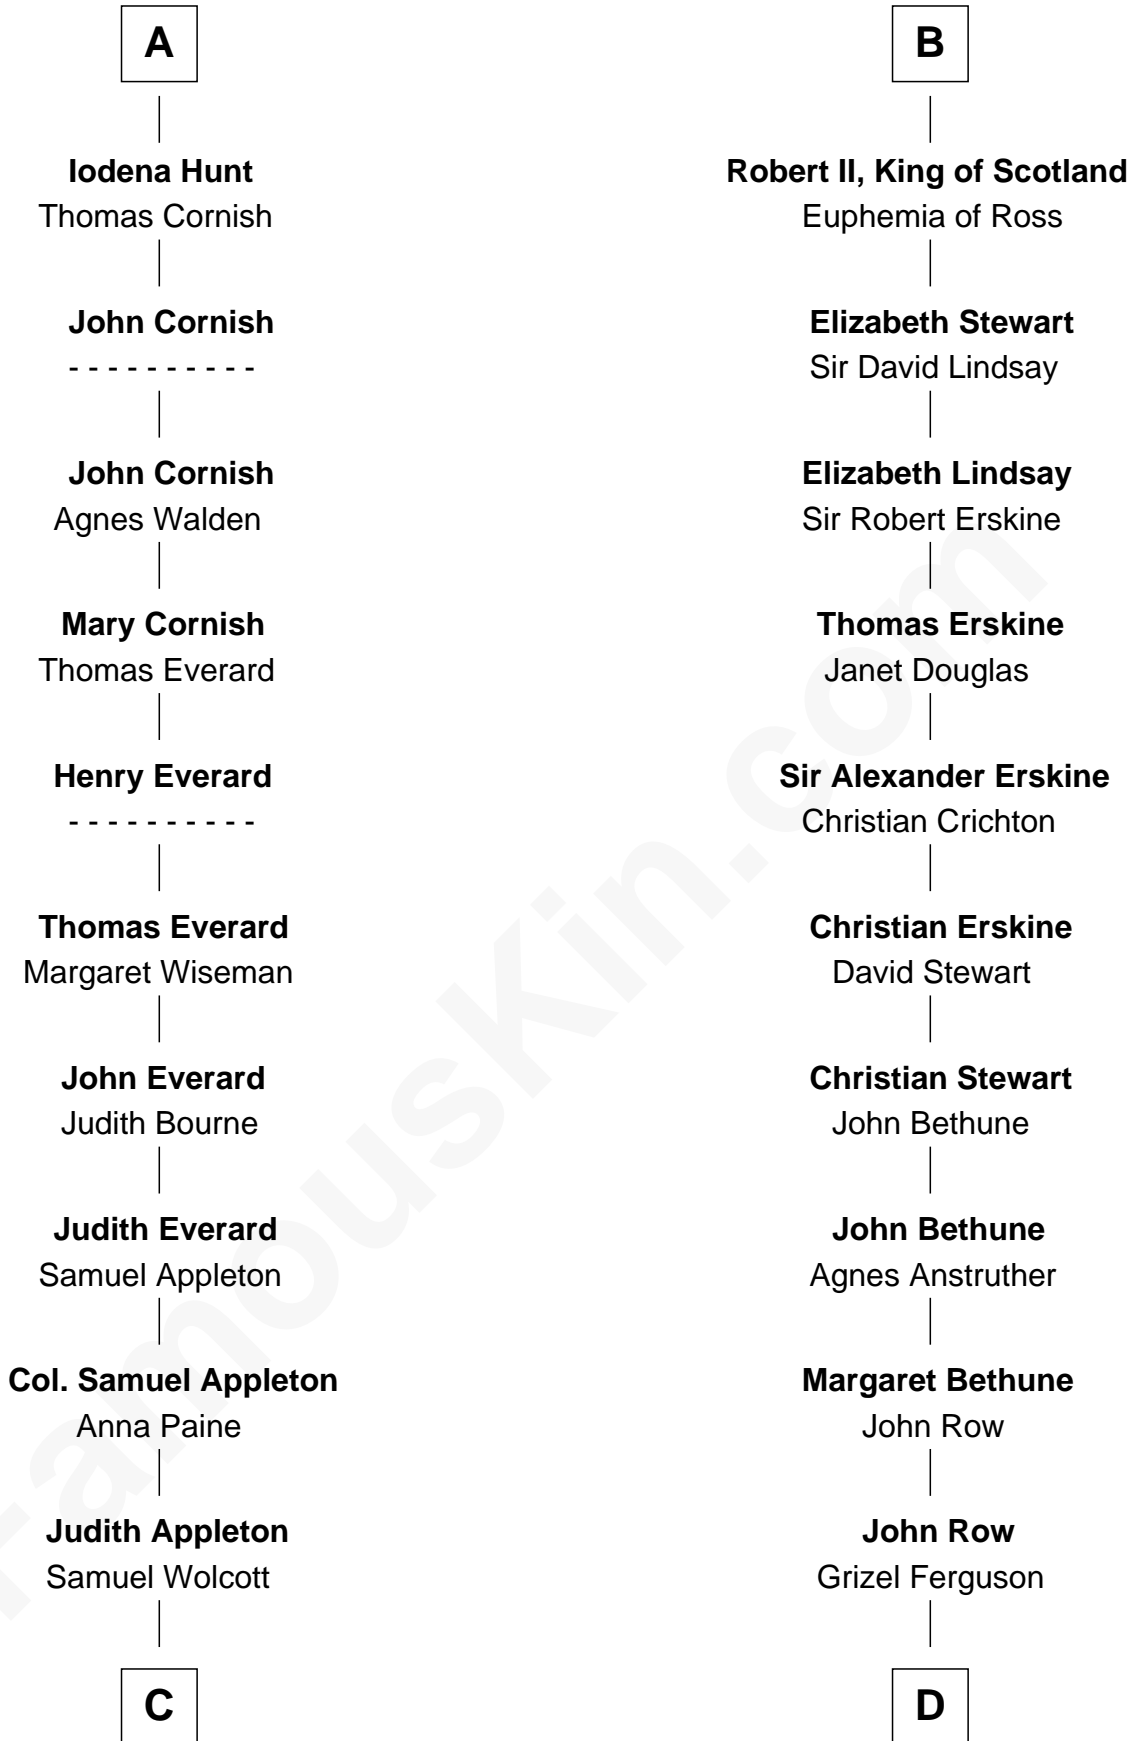

## Relationship Chart of

### Eliphalet Remington

Founder of Remington Arms Company

21st cousin of

**General Hugh Mercer**  
American Revolution

### Maud of Northumberland

**C**

**Sarah Wolcott**  
Robert Welles

**Sarah Welles**  
Jonathan Robbins

**Sarah Robbins**  
Elisha Kilbourn

**Elizabeth Kilbourn**  
Eliphalet Remington

**Eliphalet Remington**  
*Founder of Remington Arms Company*

**D**

**John Row**  
Elspeth Gillespie

**Lilias Row**  
John Mercer

**Thomas Mercer**  
Isabel Smith

**William Mercer**  
Anne Munro

**General Hugh Mercer**  
*American Revolution*