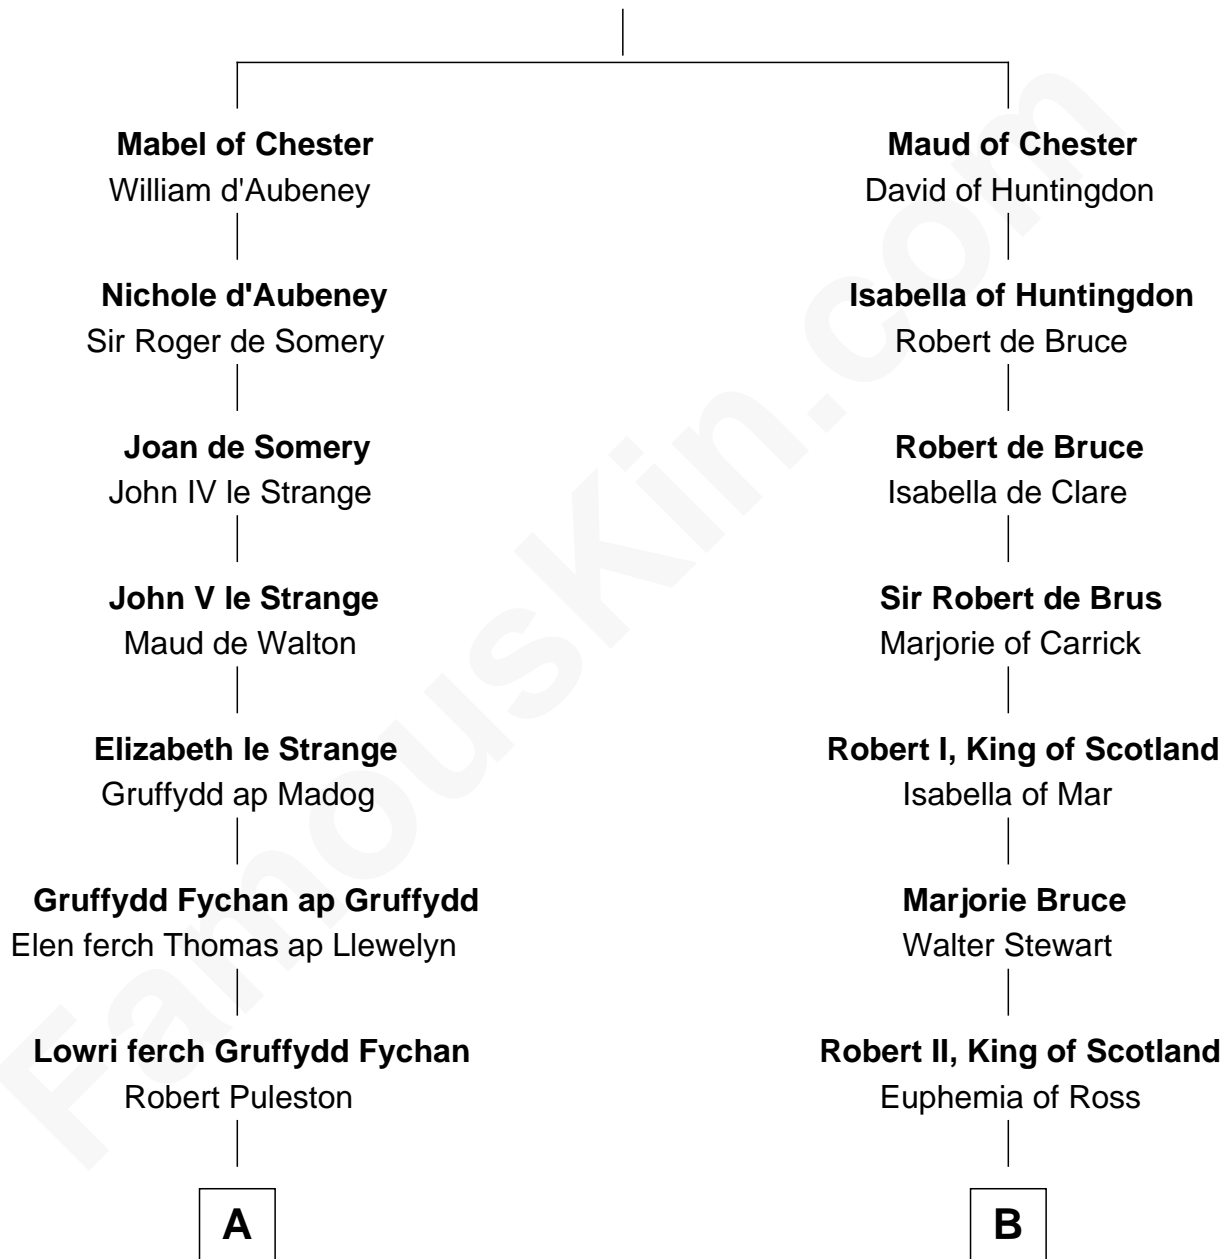

FamousKin.com

Relationship Chart of

Eliphalet Remington

Founder of Remington Arms Company

20th cousin of

General Hugh Mercer

American Revolution

Hugh de Kevelioc
Bertrade de Montfort

C

Sarah Welles
Jonathan Robbins

Sarah Robbins
Elisha Kilbourn

Elizabeth Kilbourn
Eliphalet Remington

Eliphalet Remington
Founder of Remington Arms Company

D

Lilias Row
John Mercer

Thomas Mercer
Isabel Smith

William Mercer
Anne Munro

General Hugh Mercer
American Revolution

FamousKin.com