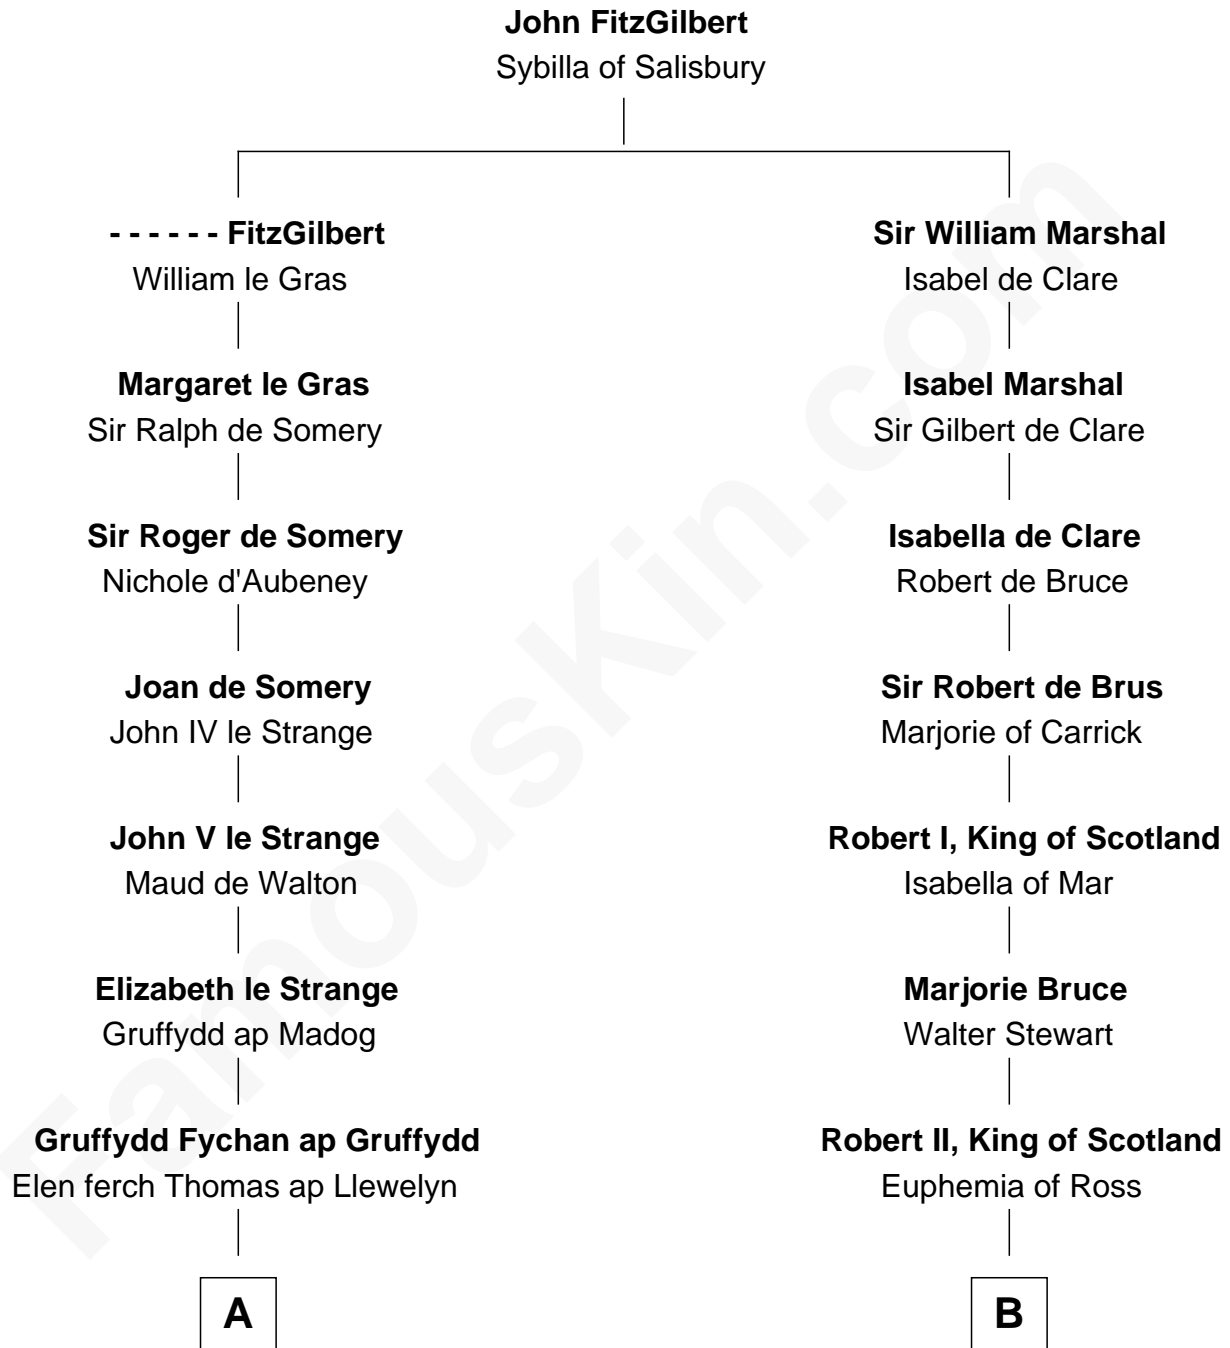

FamousKin.com

Relationship Chart of

Eliphalet Remington

Founder of Remington Arms Company

20th cousin 1 time removed of

General Hugh Mercer

American Revolution

C

Sarah Wolcott
Robert Welles

Sarah Welles
Jonathan Robbins

Sarah Robbins
Elisha Kilbourn

Elizabeth Kilbourn
Eliphalet Remington

Eliphalet Remington
Founder of Remington Arms Company

D

Lilias Row
John Mercer

Thomas Mercer
Isabel Smith

William Mercer
Anne Munro

General Hugh Mercer
American Revolution

FamousKin.com