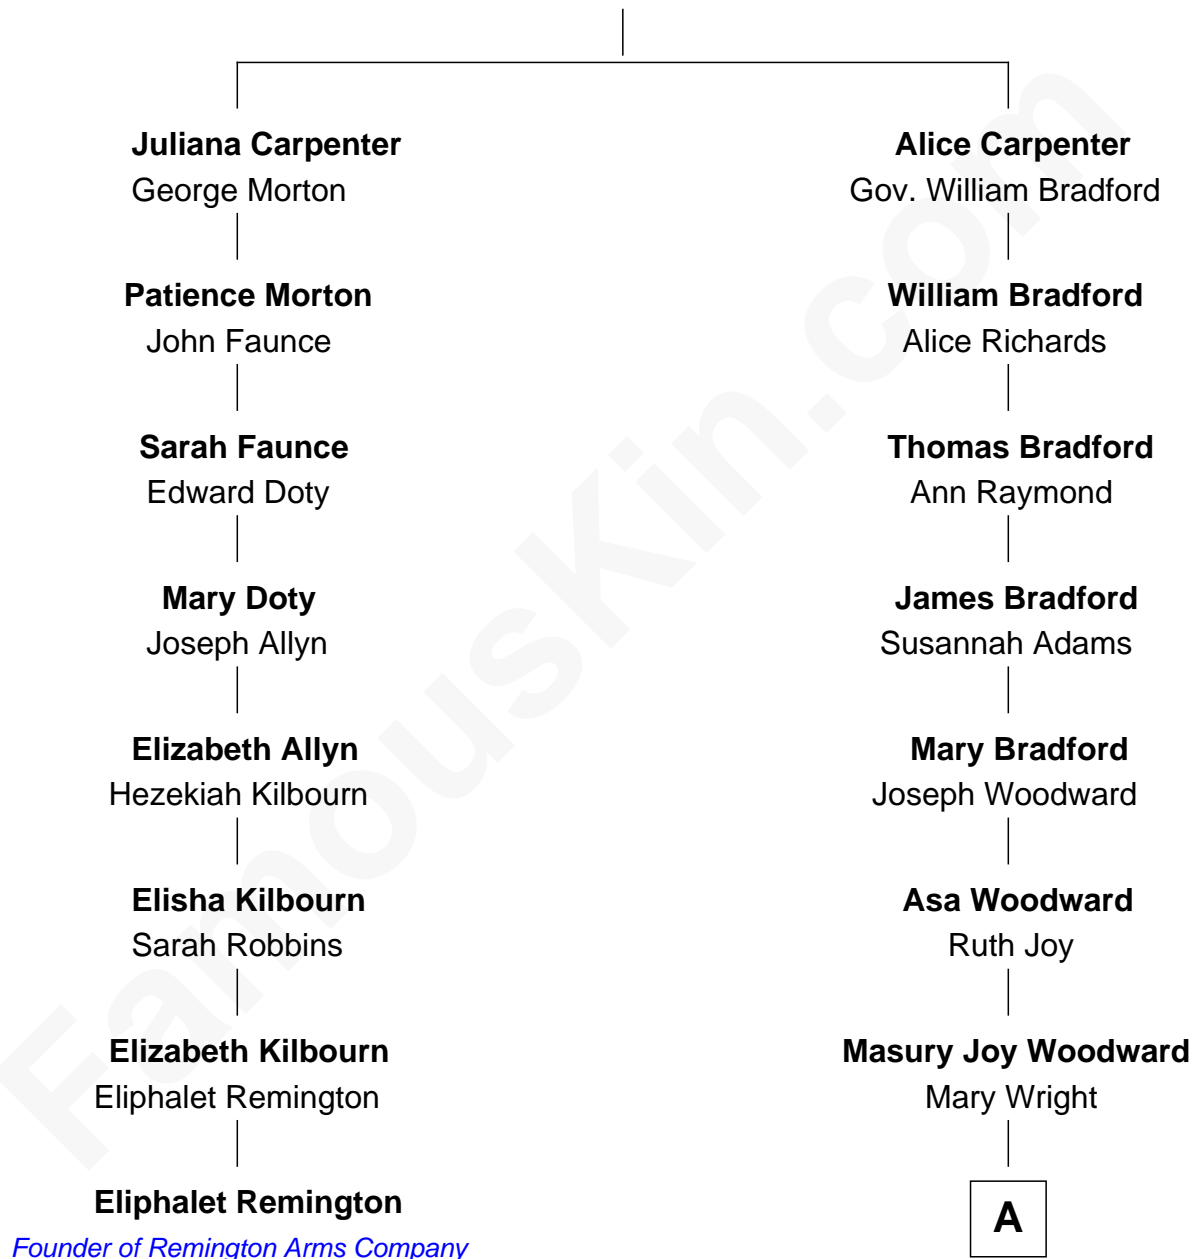

FamousKin.com

Relationship Chart of

Eliphalet Remington

Founder of Remington Arms Company

7th cousin 3 times removed of

Hugh Hefner

Founder of Playboy Magazine

Alexander Carpenter

A

Lurena Virginia Woodward

John Arthur Householder

Lois Nina Householder

James Marston Hefner

Glenn Lucius Hefner

Grace Caroline Swanson

Hugh Hefner

Founder of Playboy Magazine