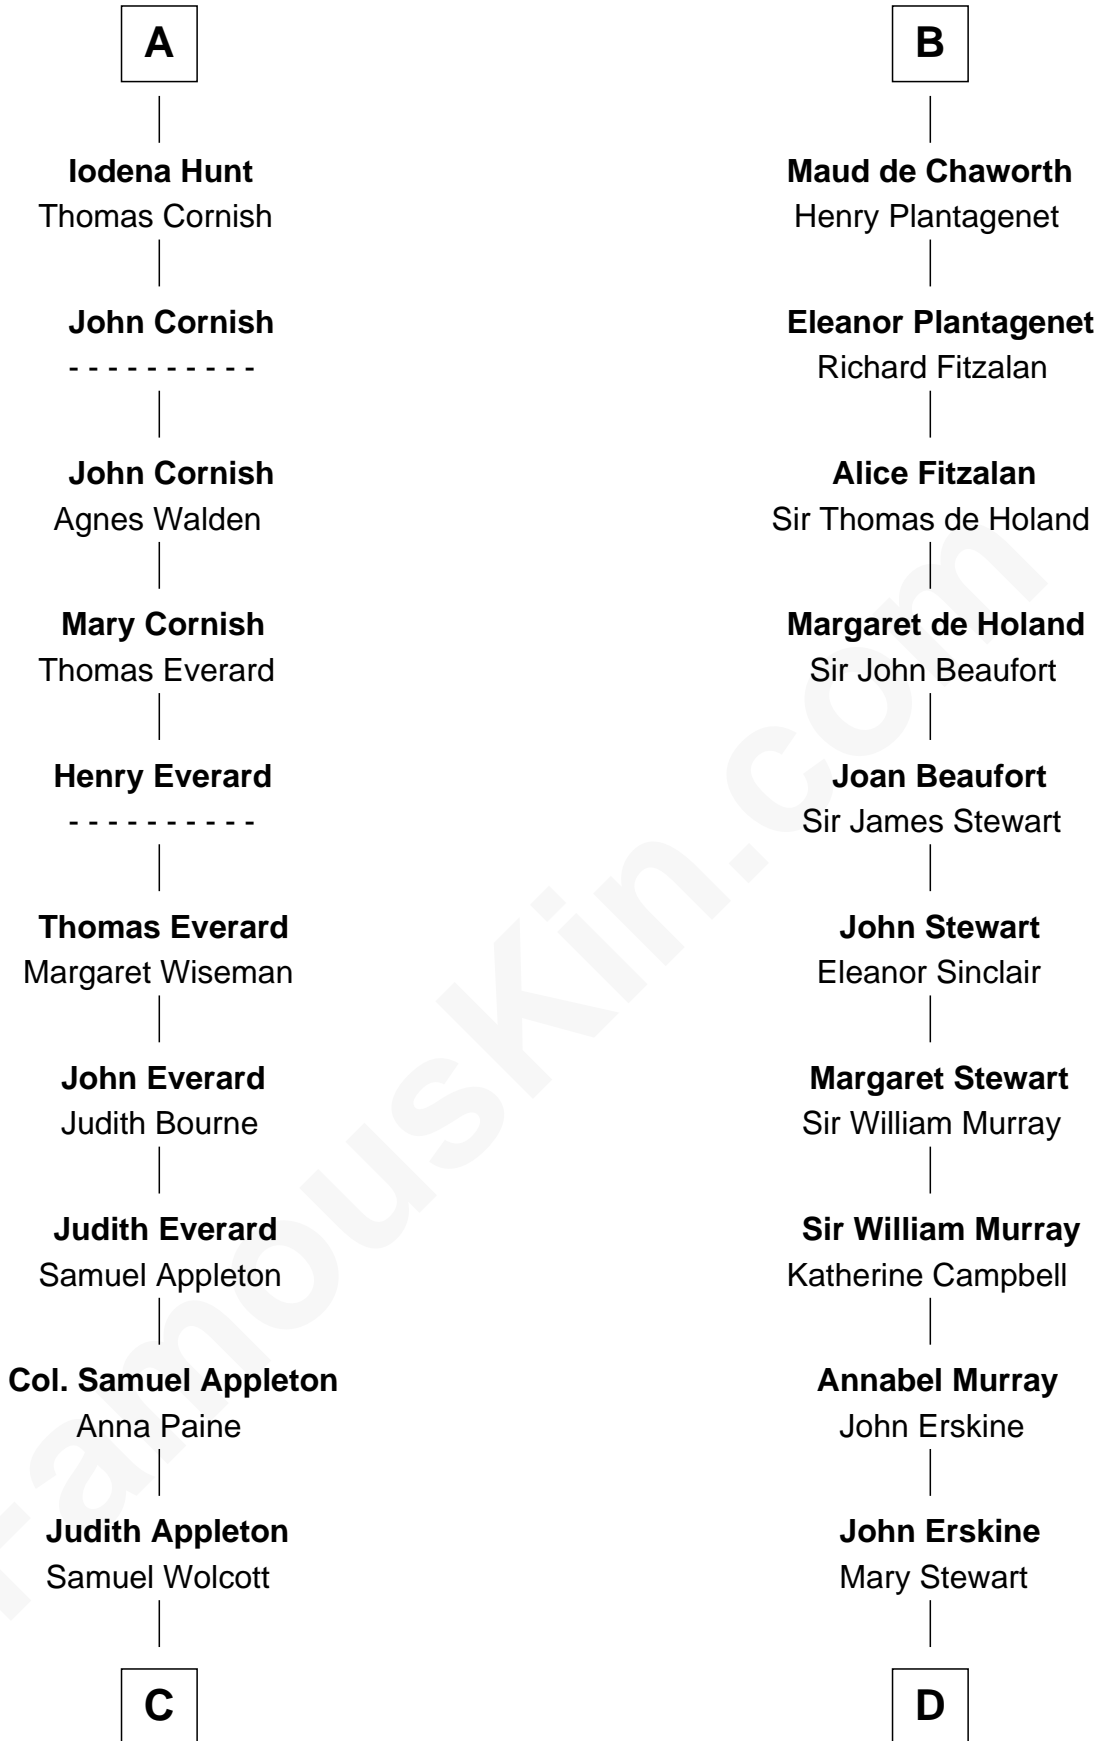

FamousKin.com

Relationship Chart of

Eliphalet Remington

Founder of Remington Arms Company

20th cousin 1 time removed of

Major John Pitcairn

British Commander at Battle of Lexington

C

Sarah Wolcott
Robert Welles

Sarah Welles
Jonathan Robbins

Sarah Robbins
Elisha Kilbourn

Elizabeth Kilbourn
Eliphalet Remington

Eliphalet Remington
Founder of Remington Arms Company

D

Sir Charles Erskine
Mary Hope