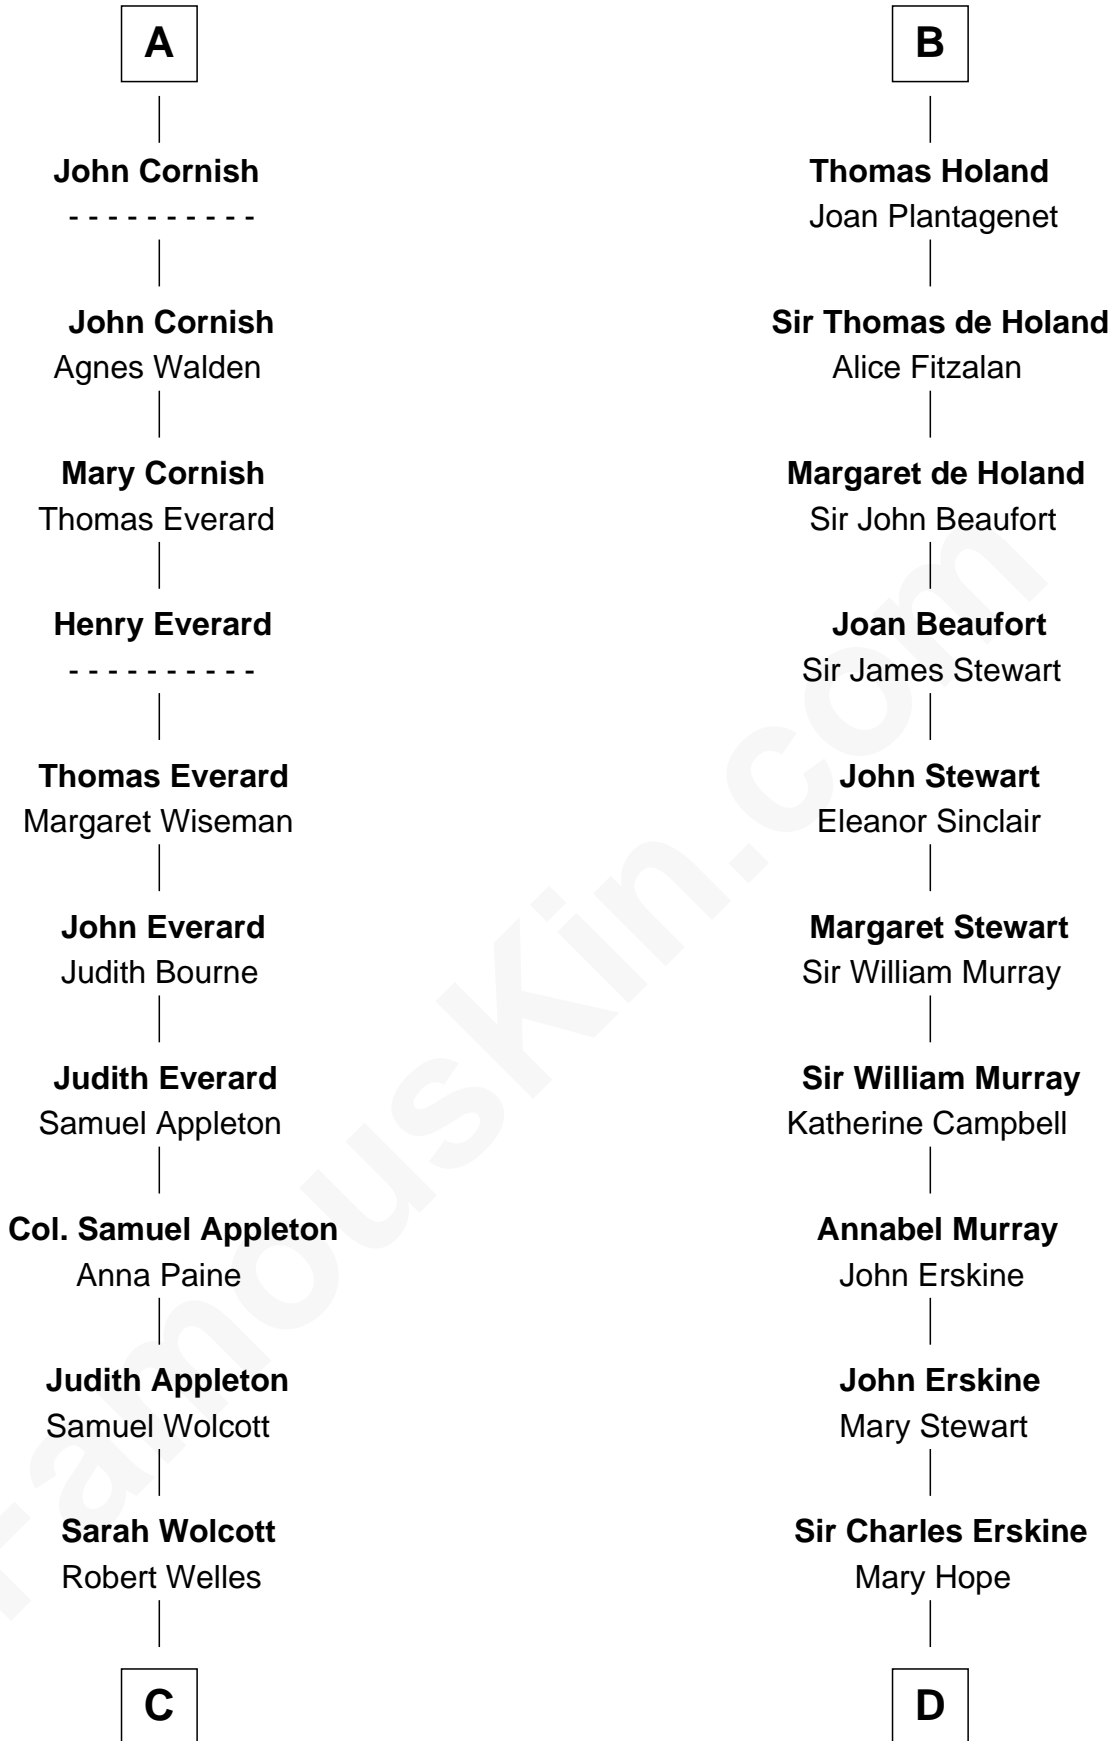

FamousKin.com

Relationship Chart of

Eliphalet Remington

Founder of Remington Arms Company

19th cousin 1 time removed of

Major John Pitcairn

British Commander at Battle of Lexington

C

Sarah Welles
Jonathan Robbins

Sarah Robbins
Elisha Kilbourn

Elizabeth Kilbourn
Eliphalet Remington

Eliphalet Remington
Founder of Remington Arms Company

D

Mary Erskine
William Hamilton

Katherine Hamilton
Rev. David Pitcairn

Major John Pitcairn
British Commander at Lexington

FamousKin.com