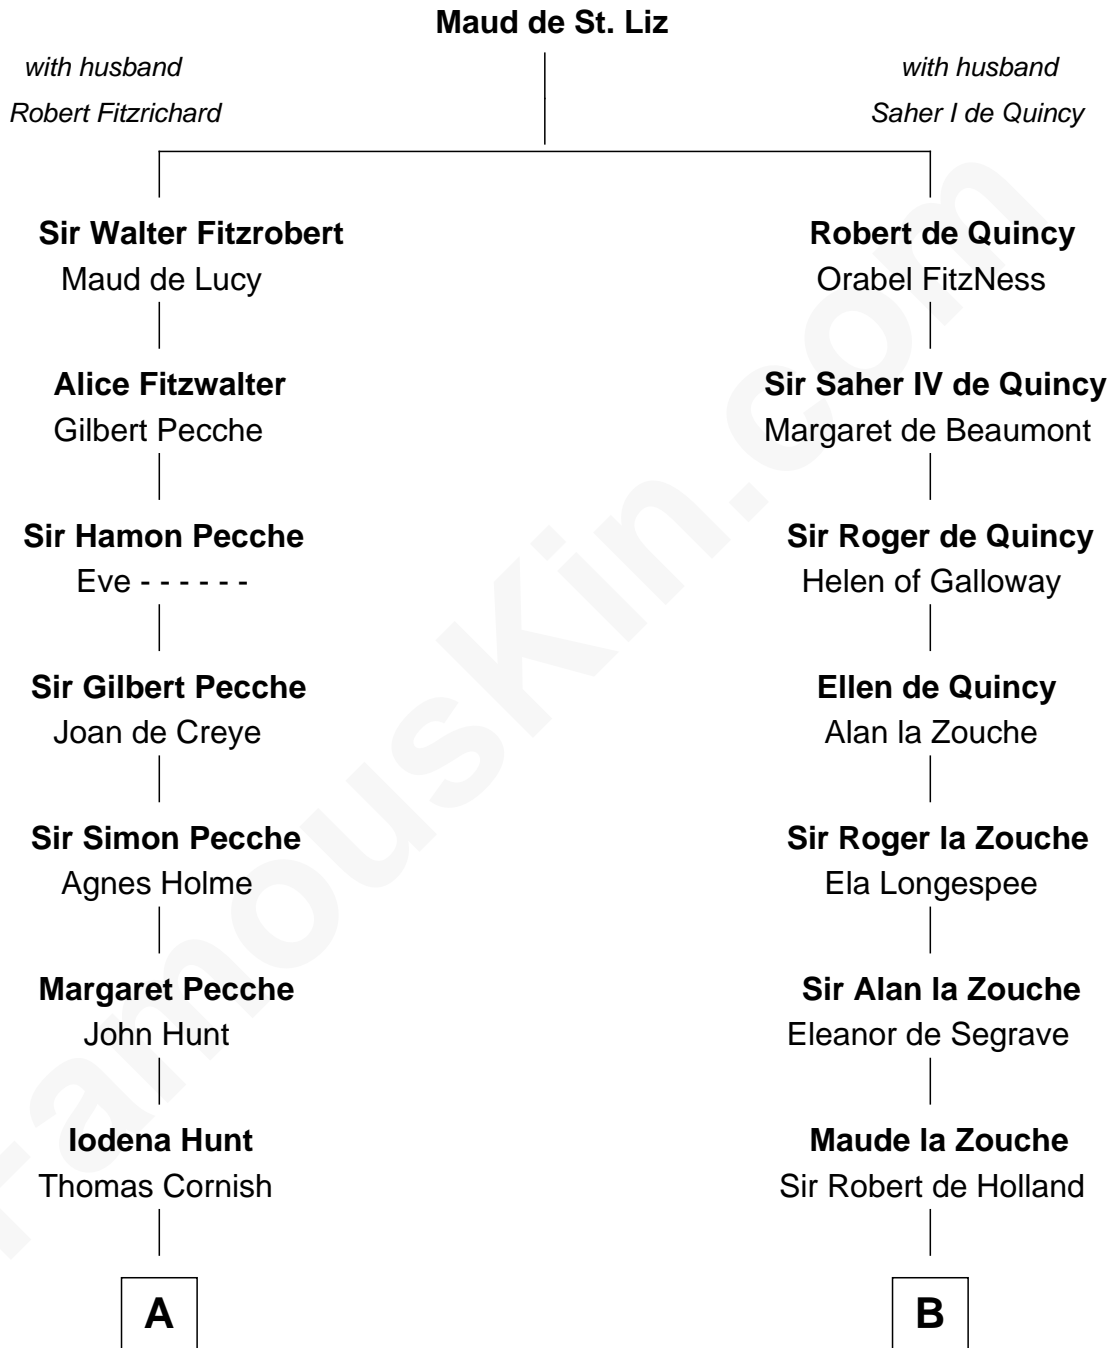

FamousKin.com

Relationship Chart of

Eliphalet Remington

Founder of Remington Arms Company

19th cousin 1 time removed of

Major John Pitcairn

British Commander at Battle of Lexington

C

Sarah Welles
Jonathan Robbins

Sarah Robbins
Elisha Kilbourn

Elizabeth Kilbourn
Eliphalet Remington

Eliphalet Remington
Founder of Remington Arms Company

D

Mary Erskine
William Hamilton

Katherine Hamilton
Rev. David Pitcairn

Major John Pitcairn
British Commander at Lexington

FamousKin.com