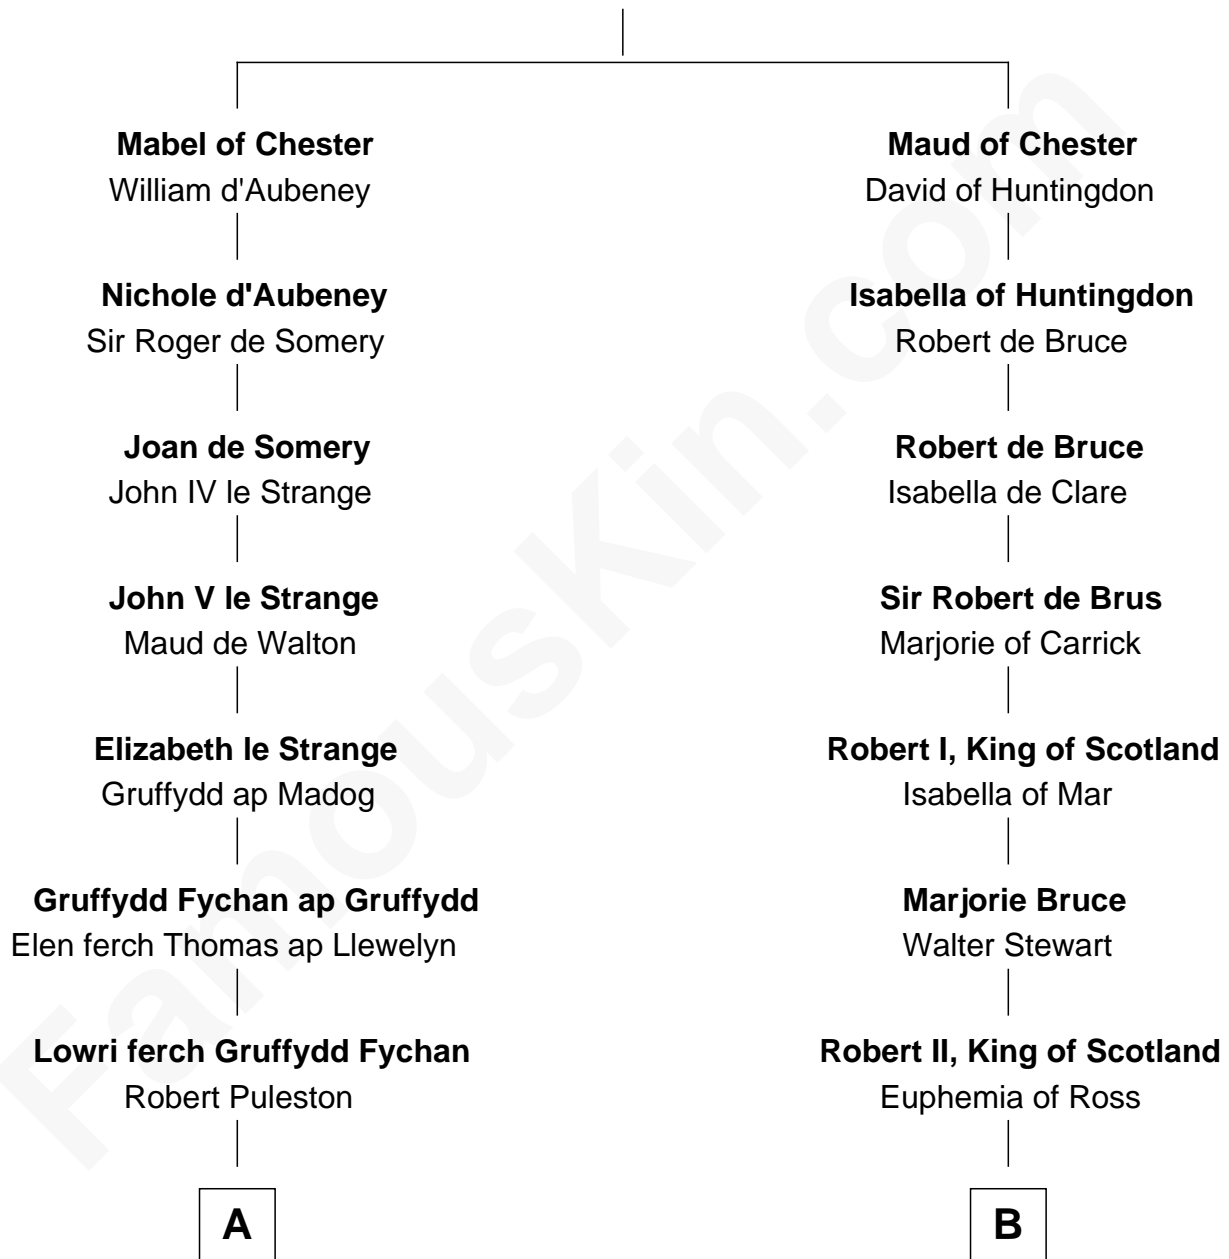

## Relationship Chart of

### Eliphalet Remington

Founder of Remington Arms Company

18th cousin 2 times removed of

### Major John Pitcairn

British Commander at Battle of Lexington

**Hugh de Kevelioc**  
Bertrade de Montfort

**C**

**Sarah Welles**  
Jonathan Robbins

**Sarah Robbins**  
Elisha Kilbourn

**Elizabeth Kilbourn**  
Eliphalet Remington