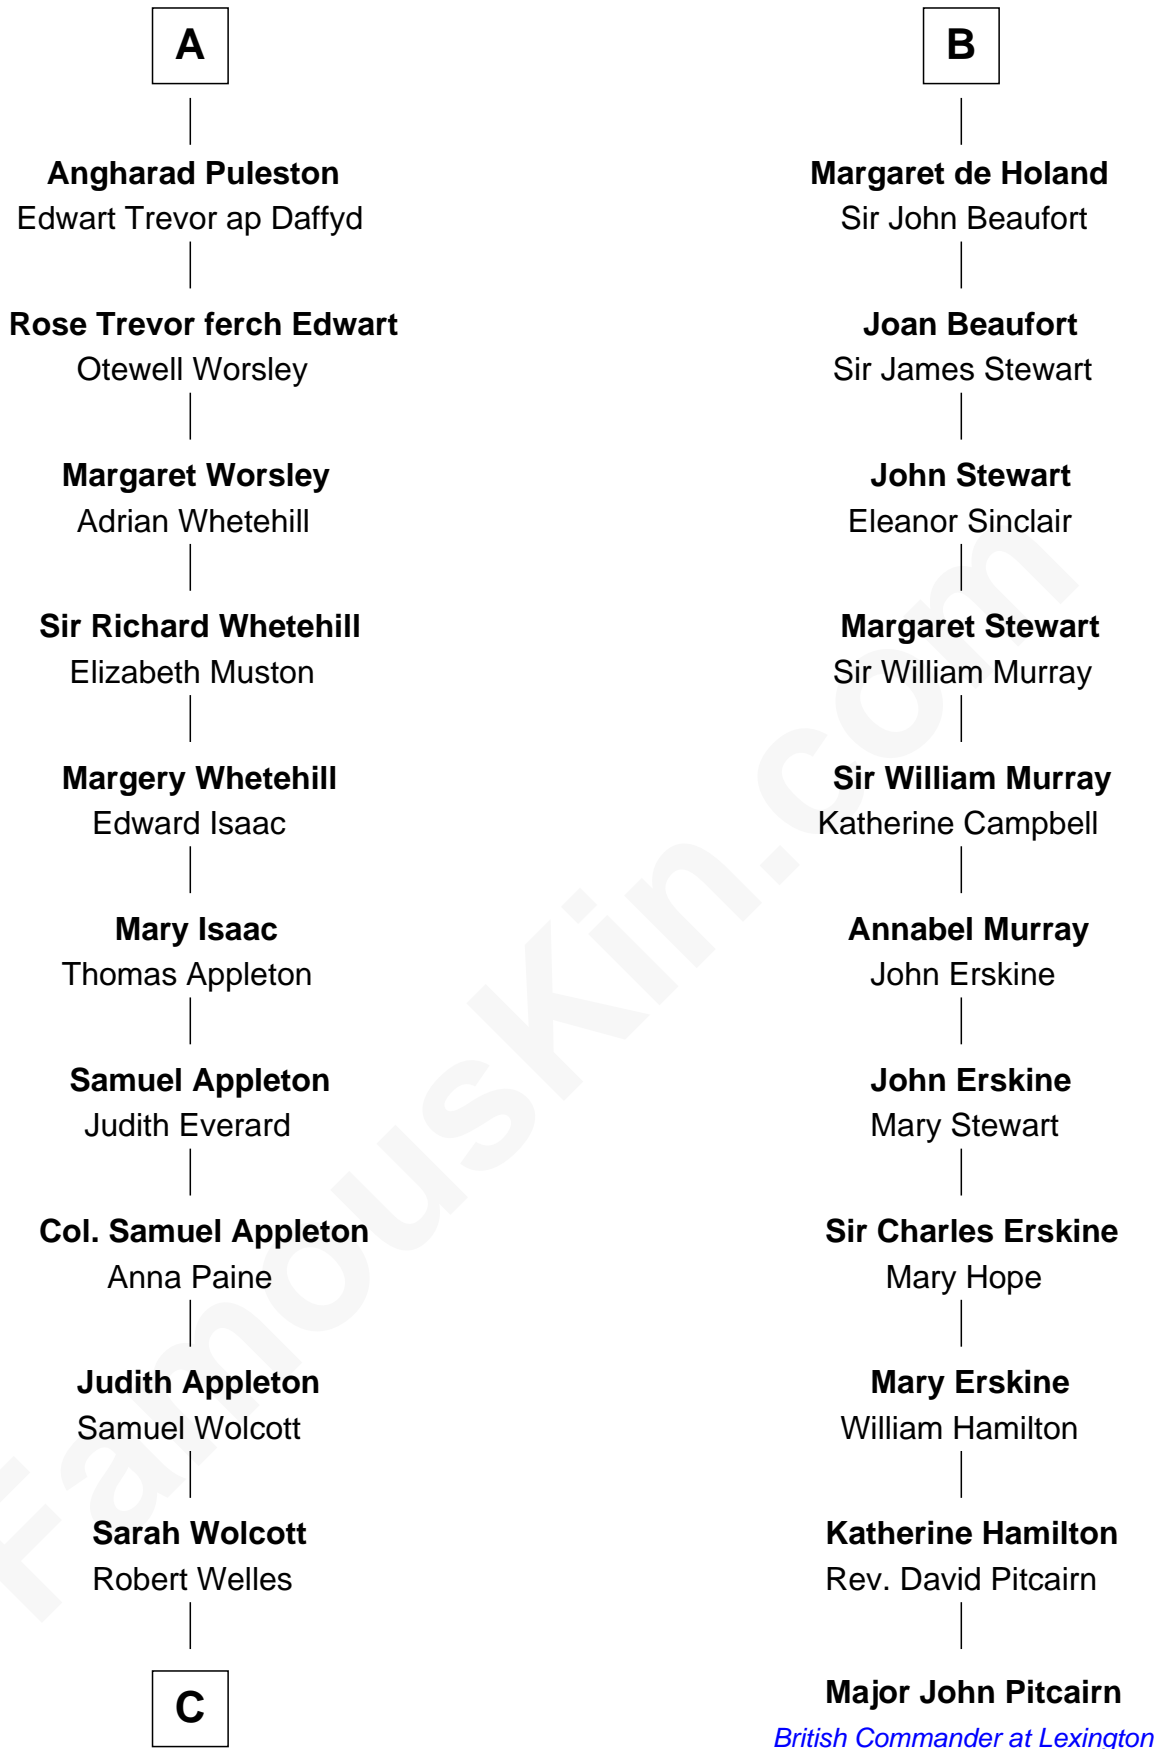

FamousKin.com

Relationship Chart of

Eliphalet Remington

Founder of Remington Arms Company

17th cousin 3 times removed of

Major John Pitcairn

British Commander at Battle of Lexington

C

—
Sarah Welles
Jonathan Robbins

—
Sarah Robbins
Elisha Kilbourn

—
Elizabeth Kilbourn
Eliphalet Remington

—
Eliphalet Remington
Founder of Remington Arms Company

FamousKin.com