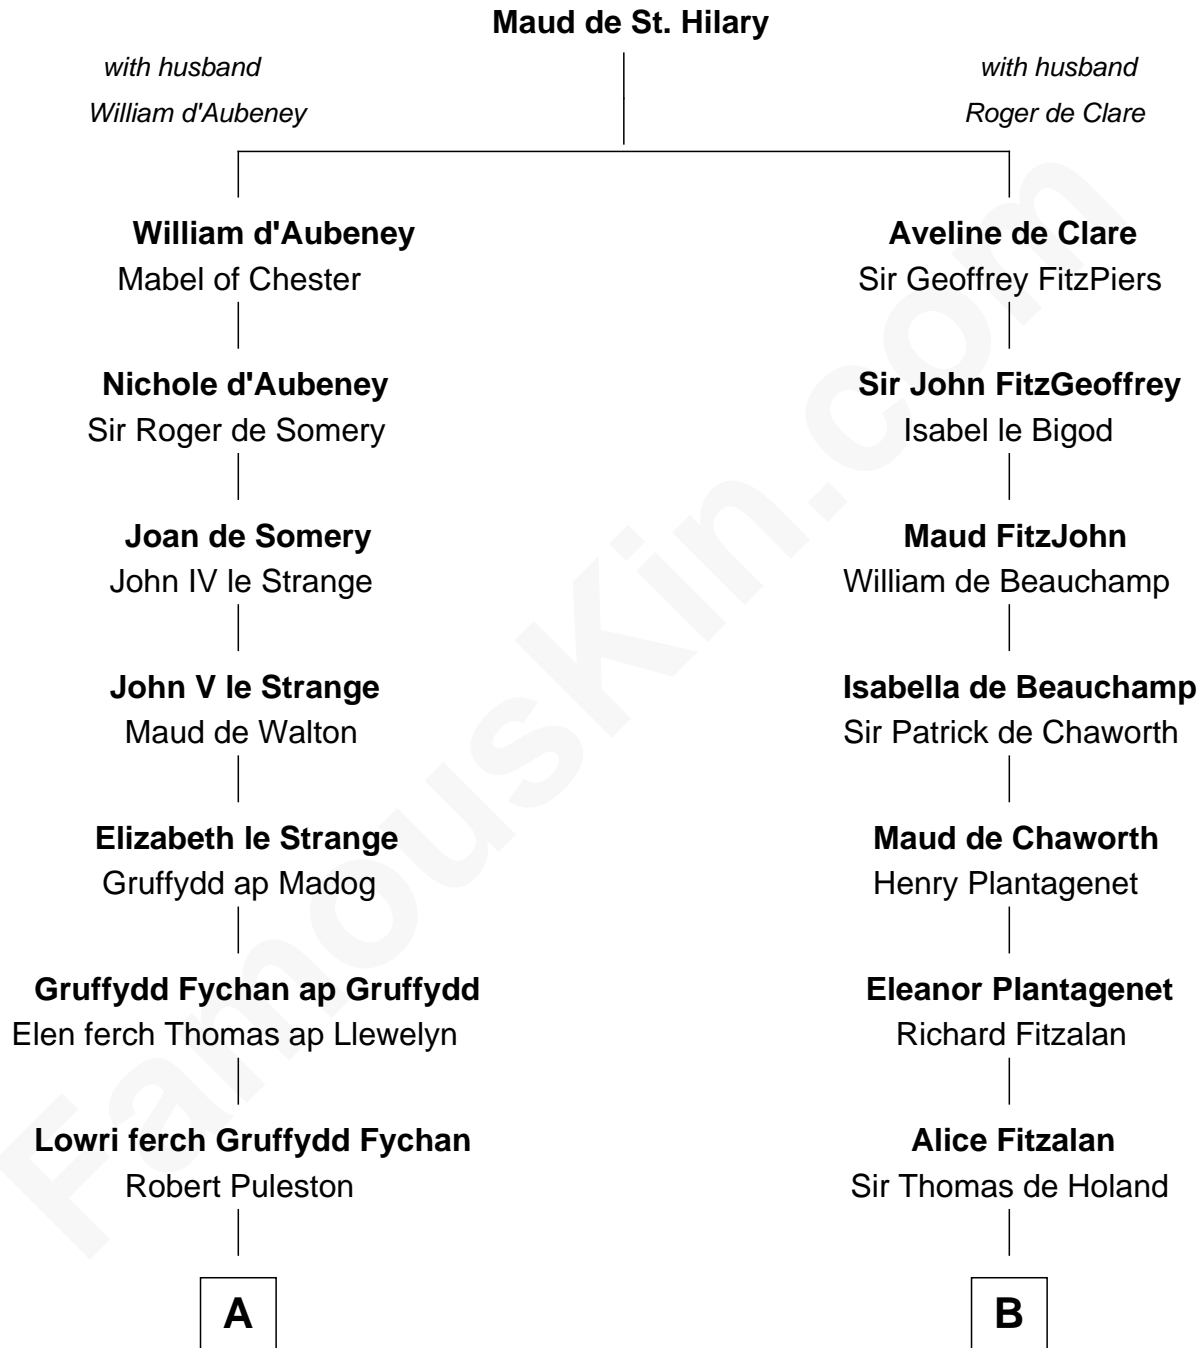

FamousKin.com

Relationship Chart of

Eliphalet Remington

Founder of Remington Arms Company

17th cousin 3 times removed of

Major John Pitcairn

British Commander at Battle of Lexington

C

—
Sarah Welles
Jonathan Robbins

—
Sarah Robbins
Elisha Kilbourn

—
Elizabeth Kilbourn
Eliphalet Remington

—
Eliphalet Remington
Founder of Remington Arms Company

FamousKin.com