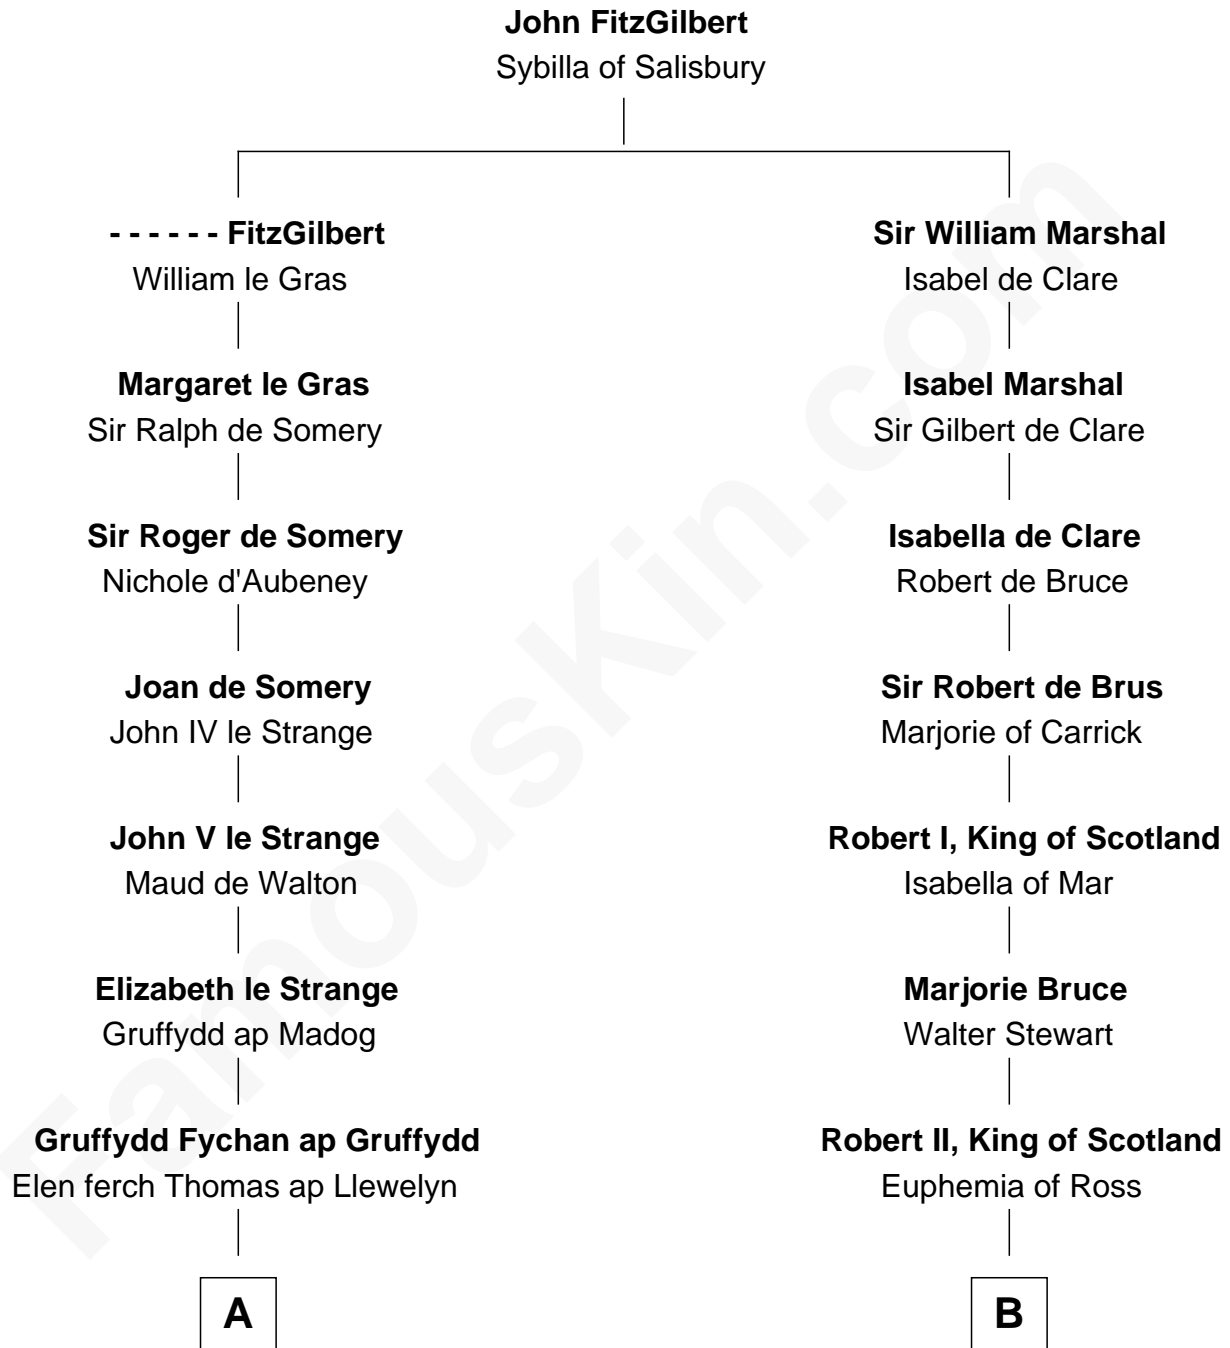

FamousKin.com

Relationship Chart of

Eliphalet Remington

Founder of Remington Arms Company

18th cousin 3 times removed of

Major John Pitcairn

British Commander at Battle of Lexington

C

Sarah Wolcott
Robert Welles

Sarah Welles
Jonathan Robbins

Sarah Robbins
Elisha Kilbourn

Elizabeth Kilbourn
Eliphalet Remington

Eliphalet Remington
Founder of Remington Arms Company

D

Katherine Hamilton
Rev. David Pitcairn

Major John Pitcairn
British Commander at Lexington

FamousKin.com