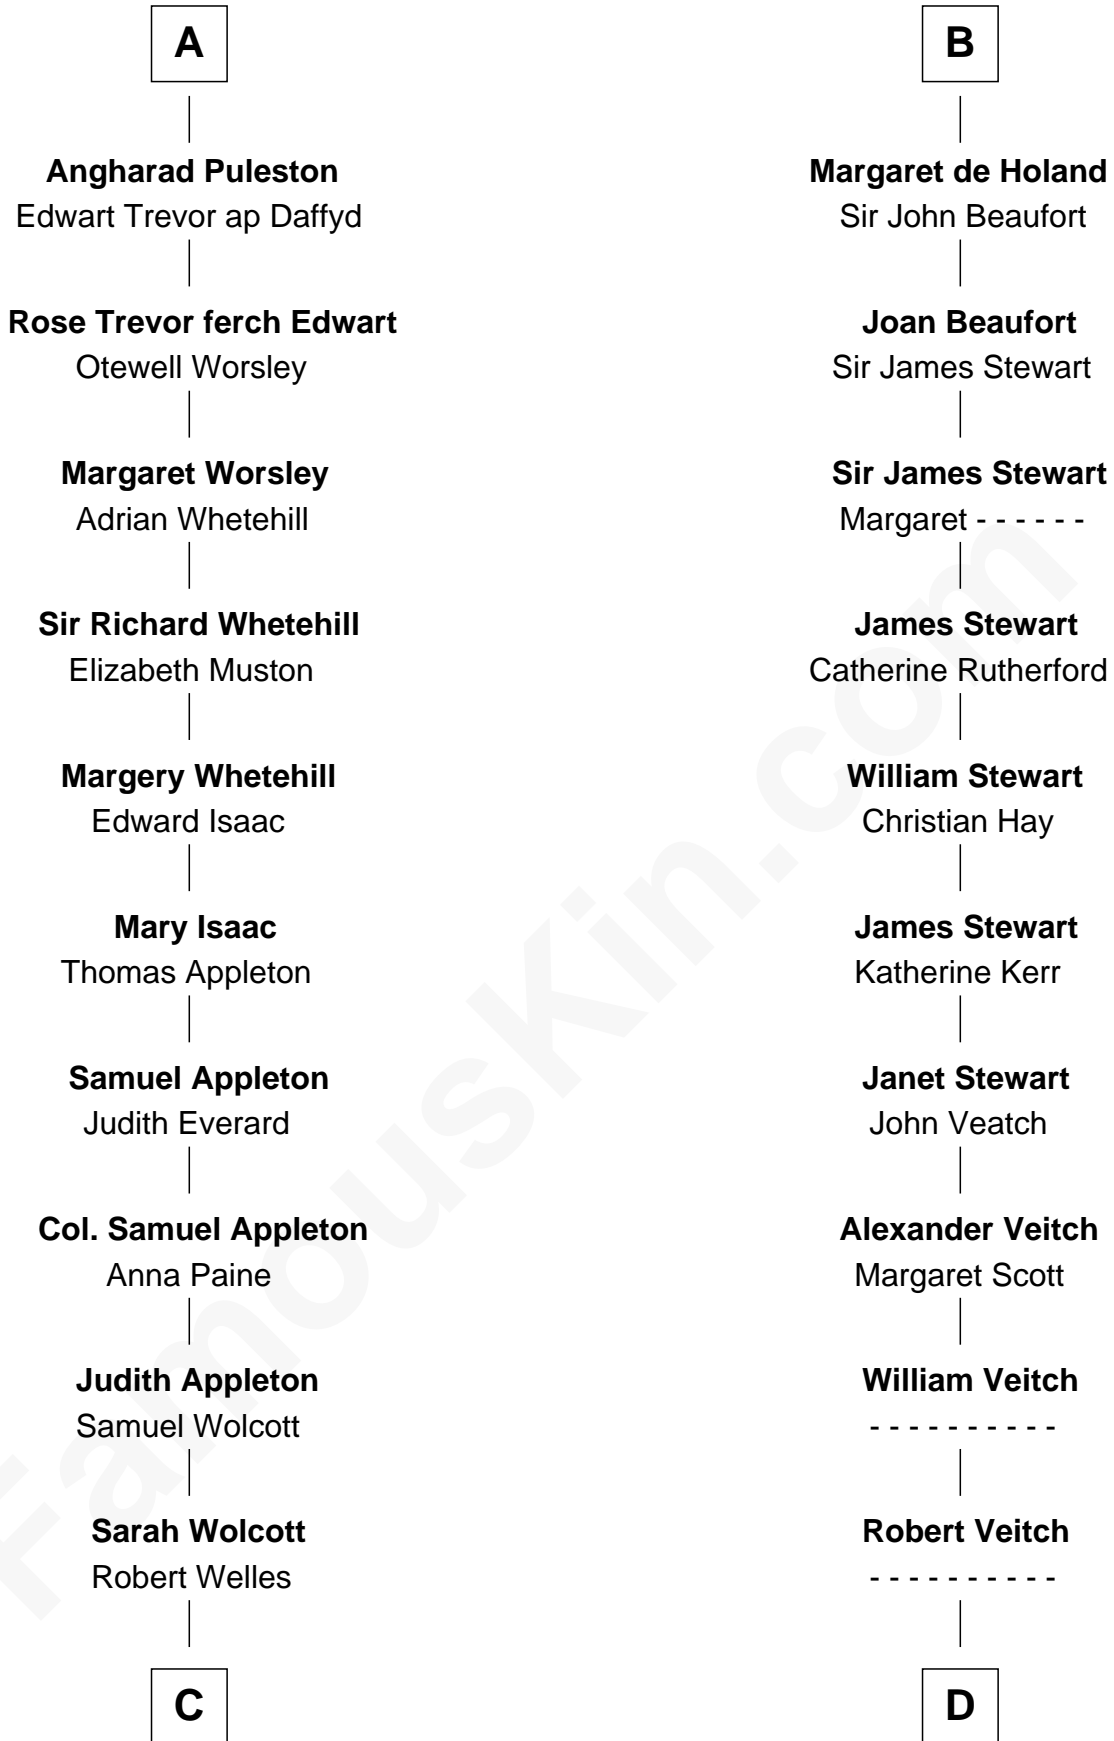

FamousKin.com

Relationship Chart of

Eliphalet Remington

Founder of Remington Arms Company

20th cousin 1 time removed of

Noel Coward

Playwright, Actor, and Songwriter

C

Sarah Welles
Jonathan Robbins

Sarah Robbins
Elisha Kilbourn

Elizabeth Kilbourn
Eliphalet Remington

Eliphalet Remington
Founder of Remington Arms Company

D

John Veitch
Barbara Ainslie

Henry Veitch
Margaret Harrison

Henry Gordon Veitch
Mary Kathleen Synch

Violet Agnes Veitch
Arthur Sabin Coward

Noel Coward
Playwright, Actor, and Songwriter

FamousKin.com