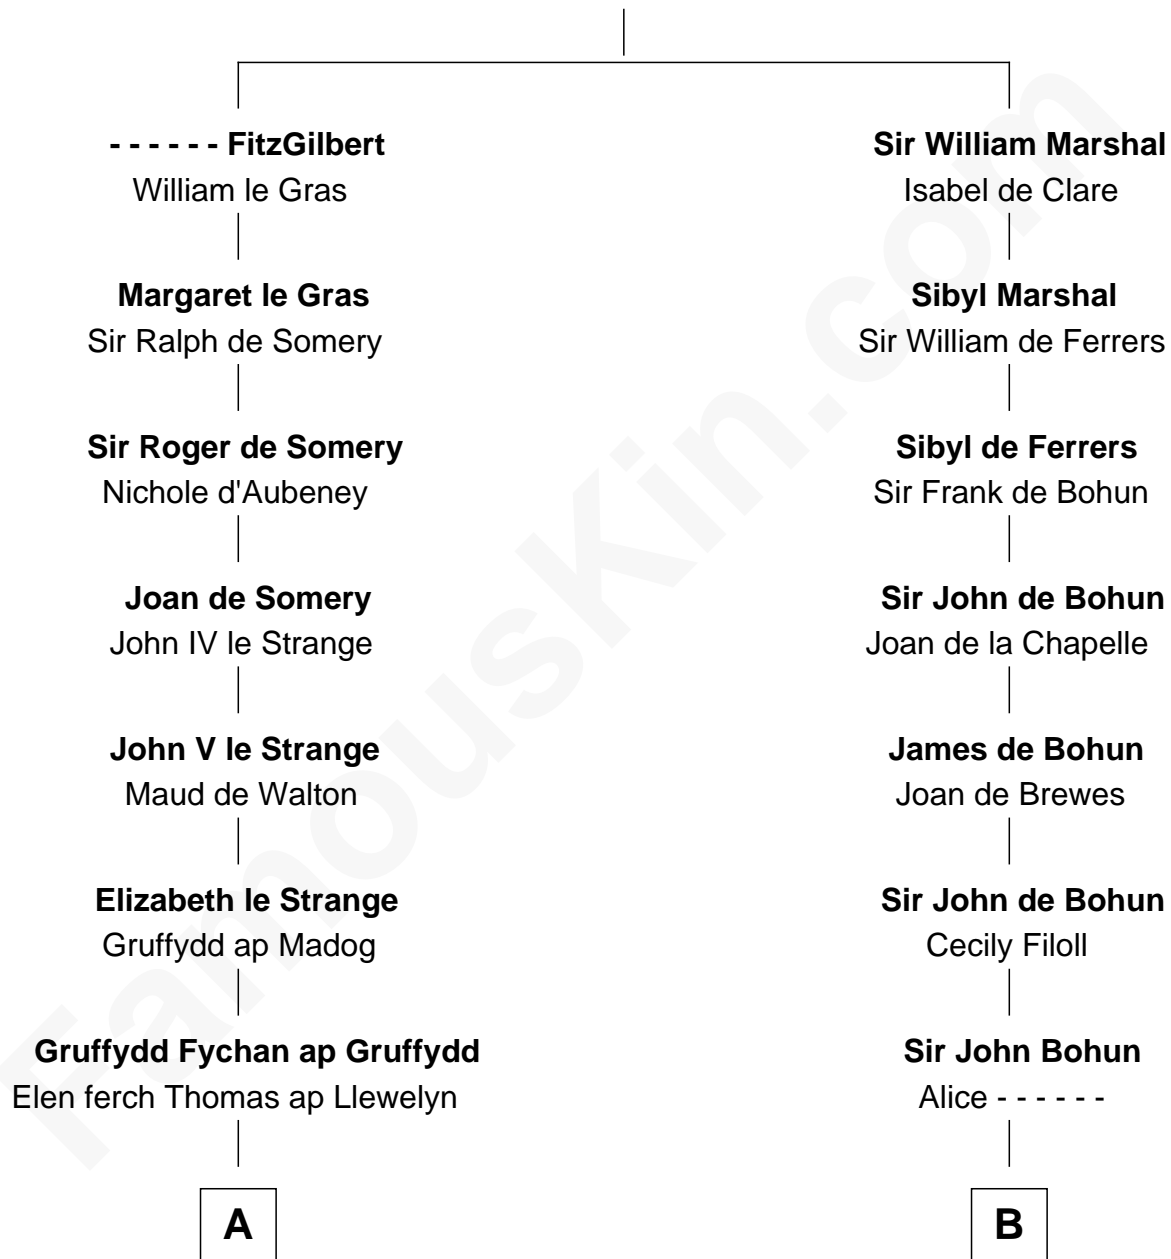

FamousKin.com

Relationship Chart of

Eliphalet Remington

Founder of Remington Arms Company

14th cousin 7 times removed of

Edmund Waller

English Poet and Politician

John FitzGilbert
Sybilla of Salisbury

C

—
Sarah Wolcott

Robert Welles

—
Sarah Welles

Jonathan Robbins

—
Sarah Robbins

Elisha Kilbourn

—
Elizabeth Kilbourn