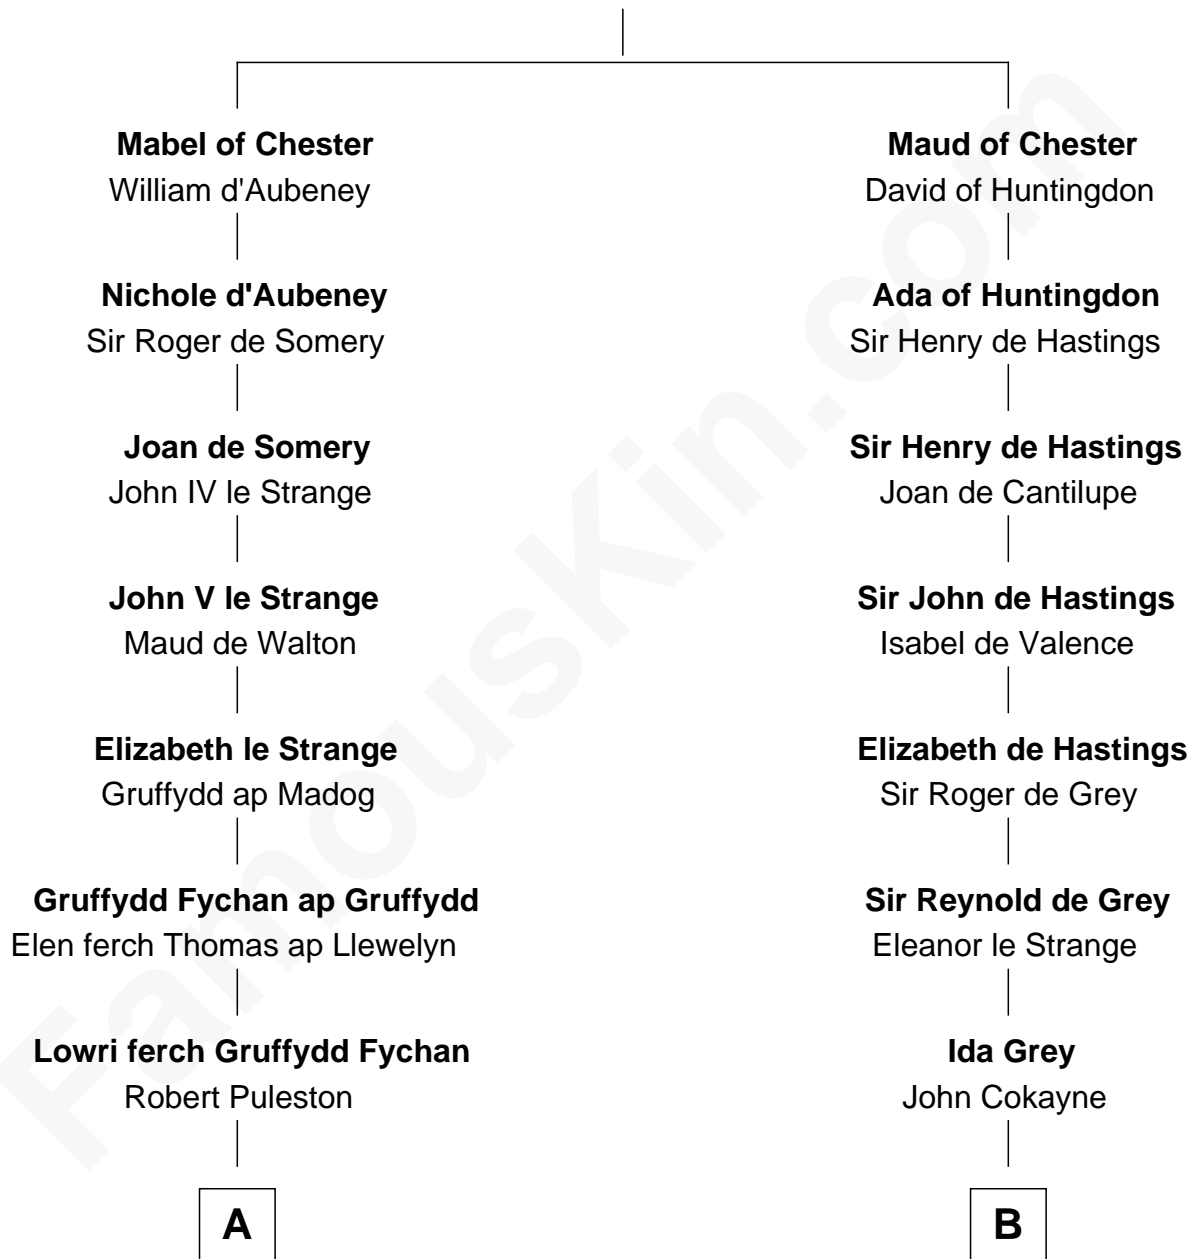

FamousKin.com

Relationship Chart of

Eliphalet Remington

Founder of Remington Arms Company

11th cousin 9 times removed of

Catherine Howard

5th Wife of King Henry VIII

Hugh de Kevelioc
Bertrade de Montfort

C

—
Sarah Welles
Jonathan Robbins

—
Sarah Robbins
Elisha Kilbourn

—
Elizabeth Kilbourn
Eliphalet Remington

—
Eliphalet Remington
Founder of Remington Arms Company

FamousKin.com