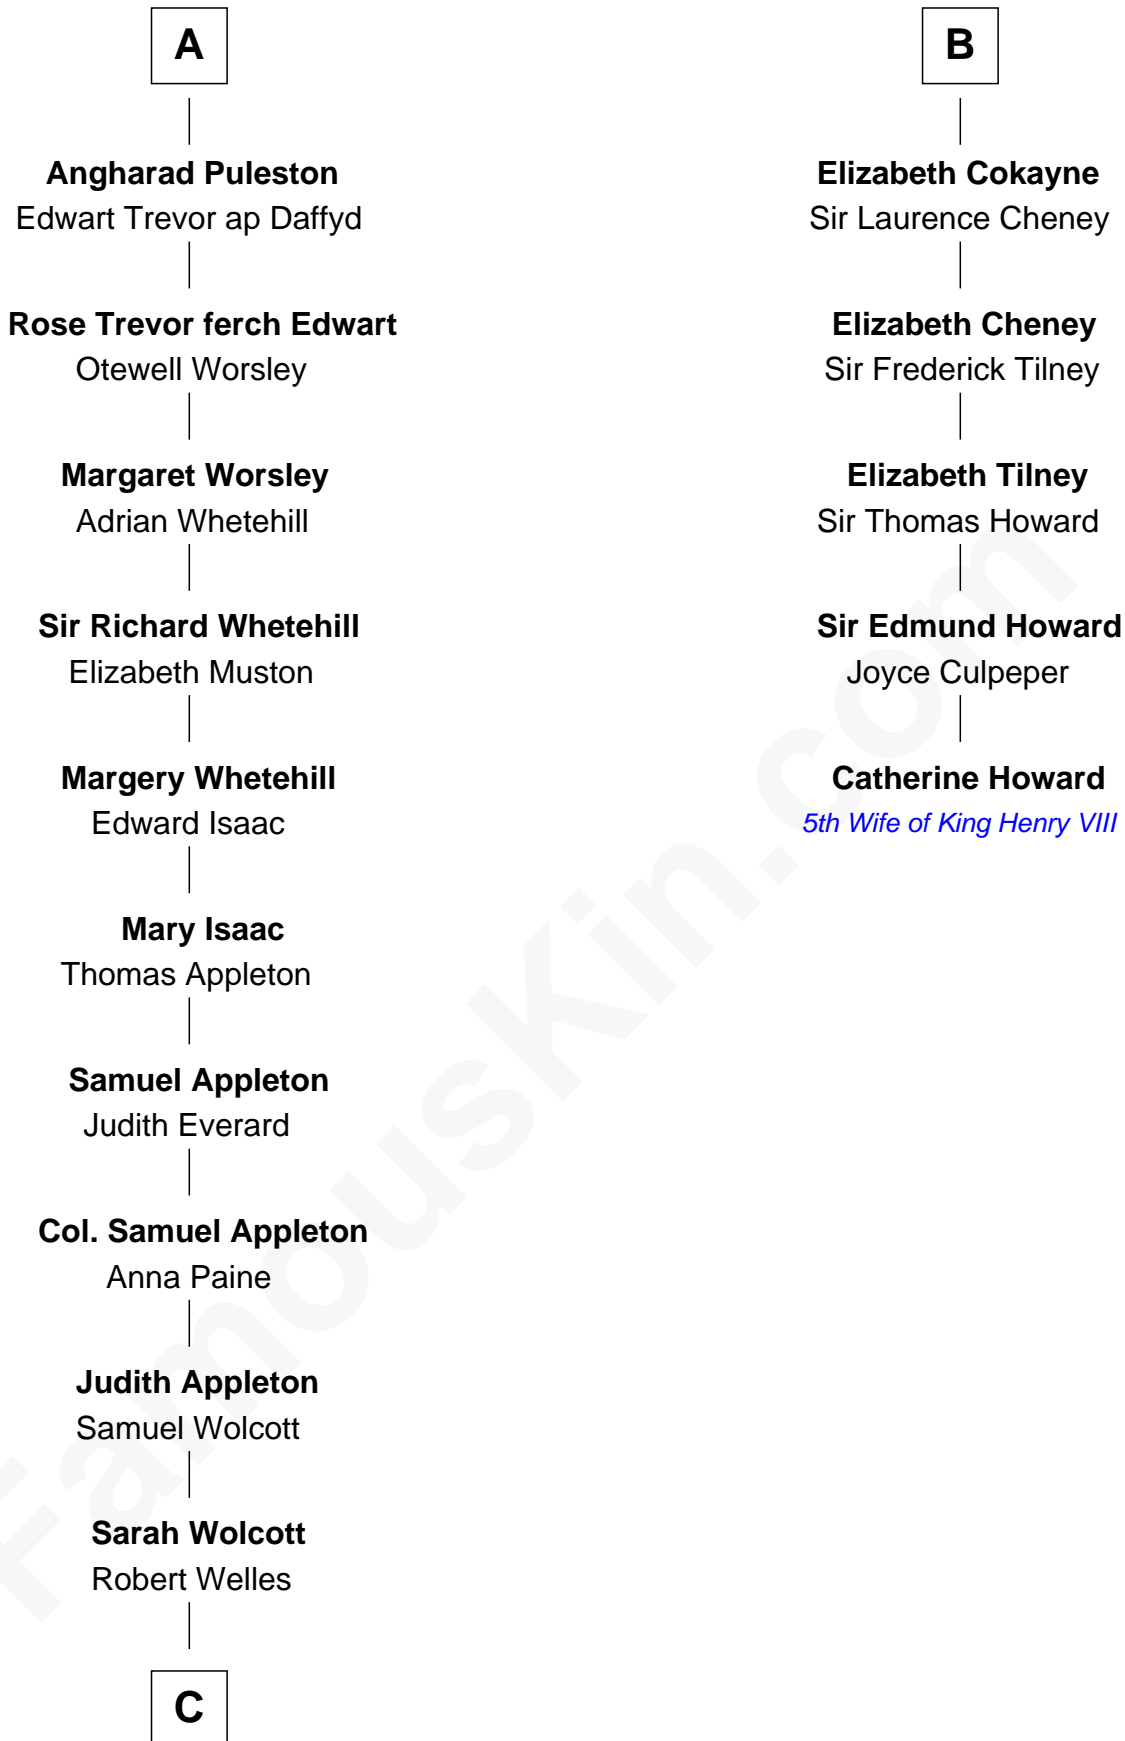

FamousKin.com

Relationship Chart of

Eliphalet Remington

Founder of Remington Arms Company

11th cousin 9 times removed of

Catherine Howard

5th Wife of King Henry VIII

Hugh de Kevelioc
Bertrade de Montfort

C

—
Sarah Welles
Jonathan Robbins

—
Sarah Robbins
Elisha Kilbourn

—
Elizabeth Kilbourn
Eliphalet Remington

—
Eliphalet Remington
Founder of Remington Arms Company

FamousKin.com