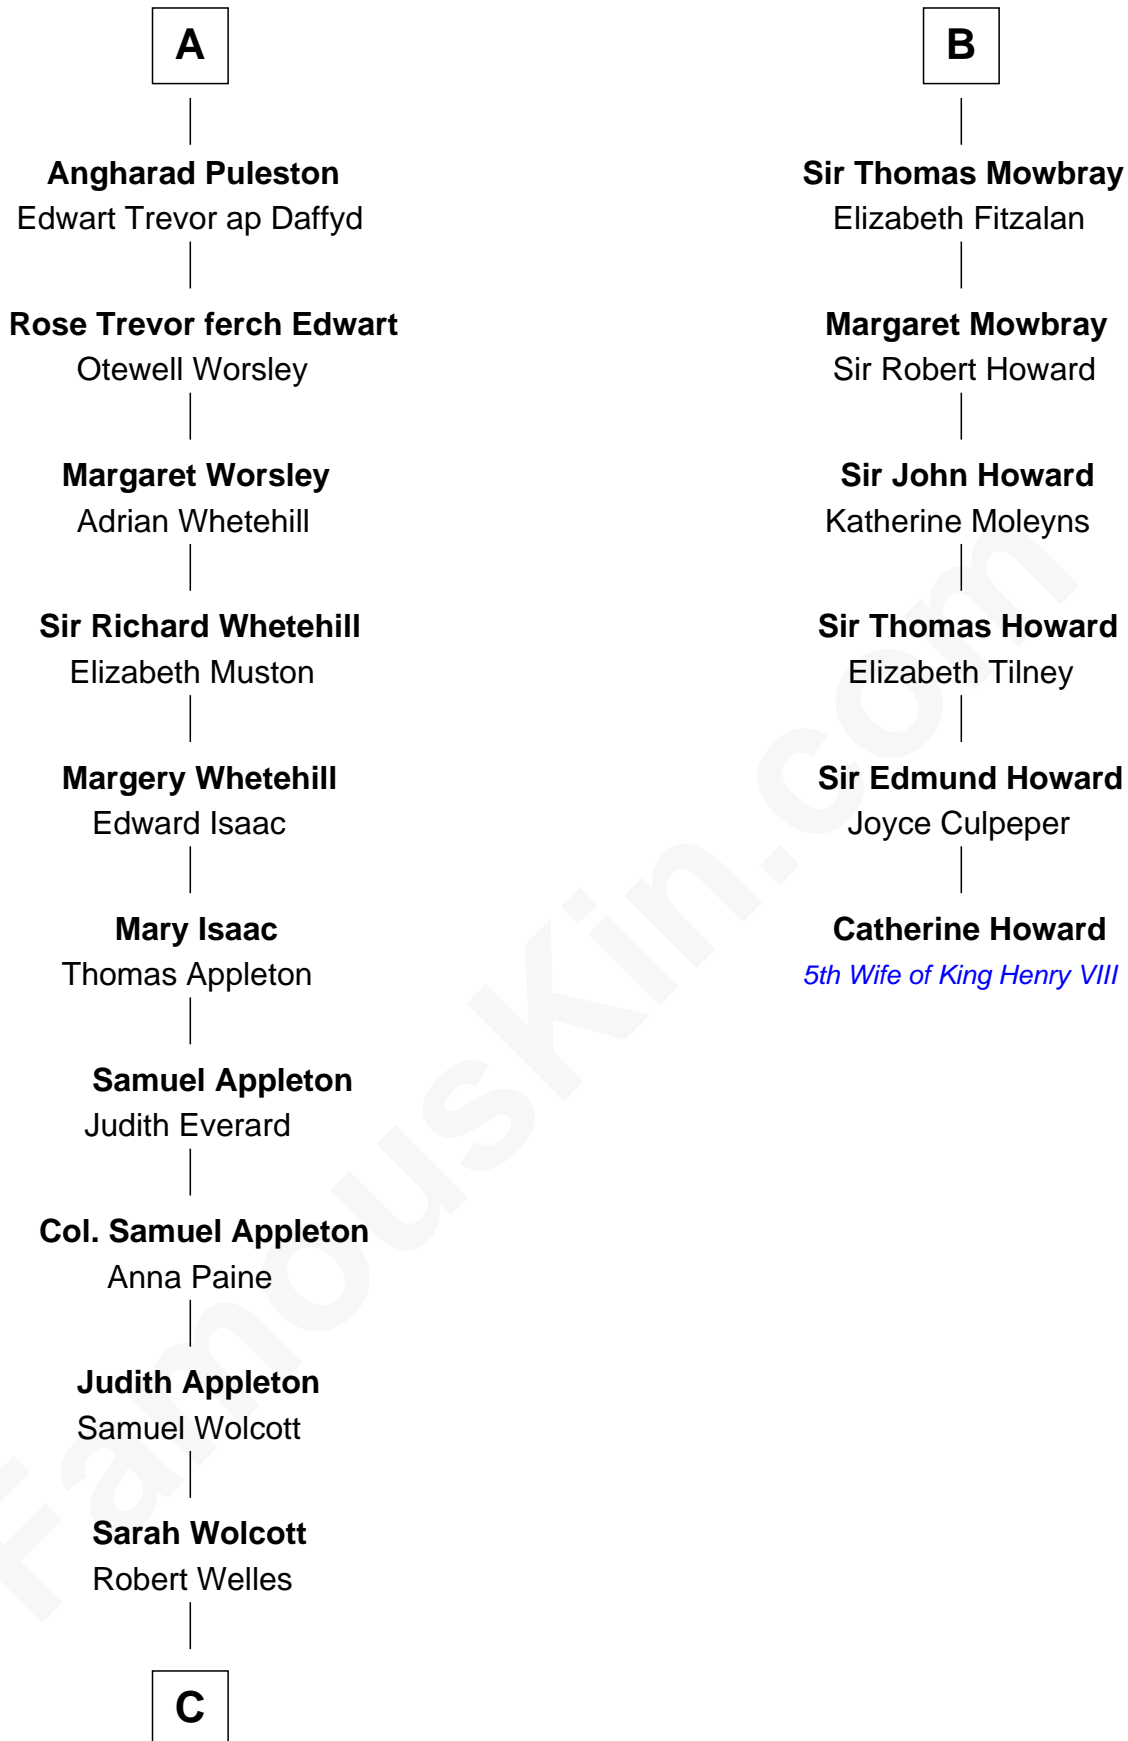

FamousKin.com

Relationship Chart of

Eliphalet Remington

Founder of Remington Arms Company

12th cousin 8 times removed of

Catherine Howard

5th Wife of King Henry VIII

C

—
Sarah Welles
Jonathan Robbins

—
Sarah Robbins
Elisha Kilbourn

—
Elizabeth Kilbourn
Eliphalet Remington

—
Eliphalet Remington
Founder of Remington Arms Company

FamousKin.com