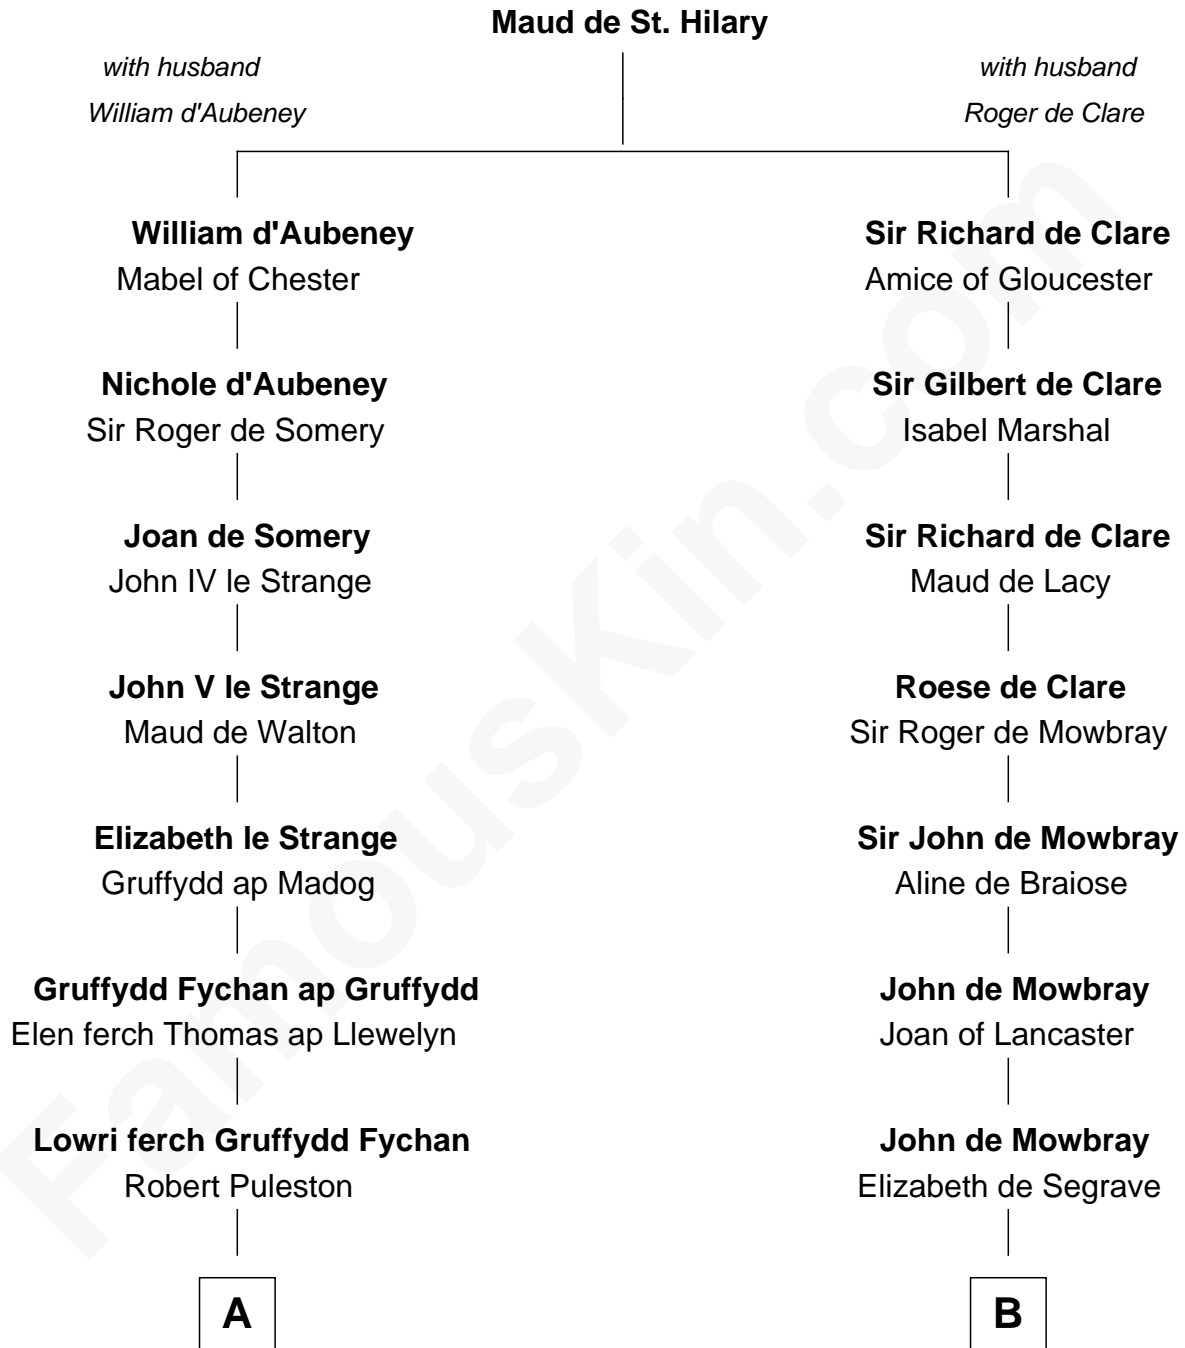

FamousKin.com

Relationship Chart of

Eliphalet Remington

Founder of Remington Arms Company

12th cousin 8 times removed of

Catherine Howard

5th Wife of King Henry VIII

C

—
Sarah Welles
Jonathan Robbins

—
Sarah Robbins
Elisha Kilbourn

—
Elizabeth Kilbourn
Eliphalet Remington

—
Eliphalet Remington
Founder of Remington Arms Company

FamousKin.com