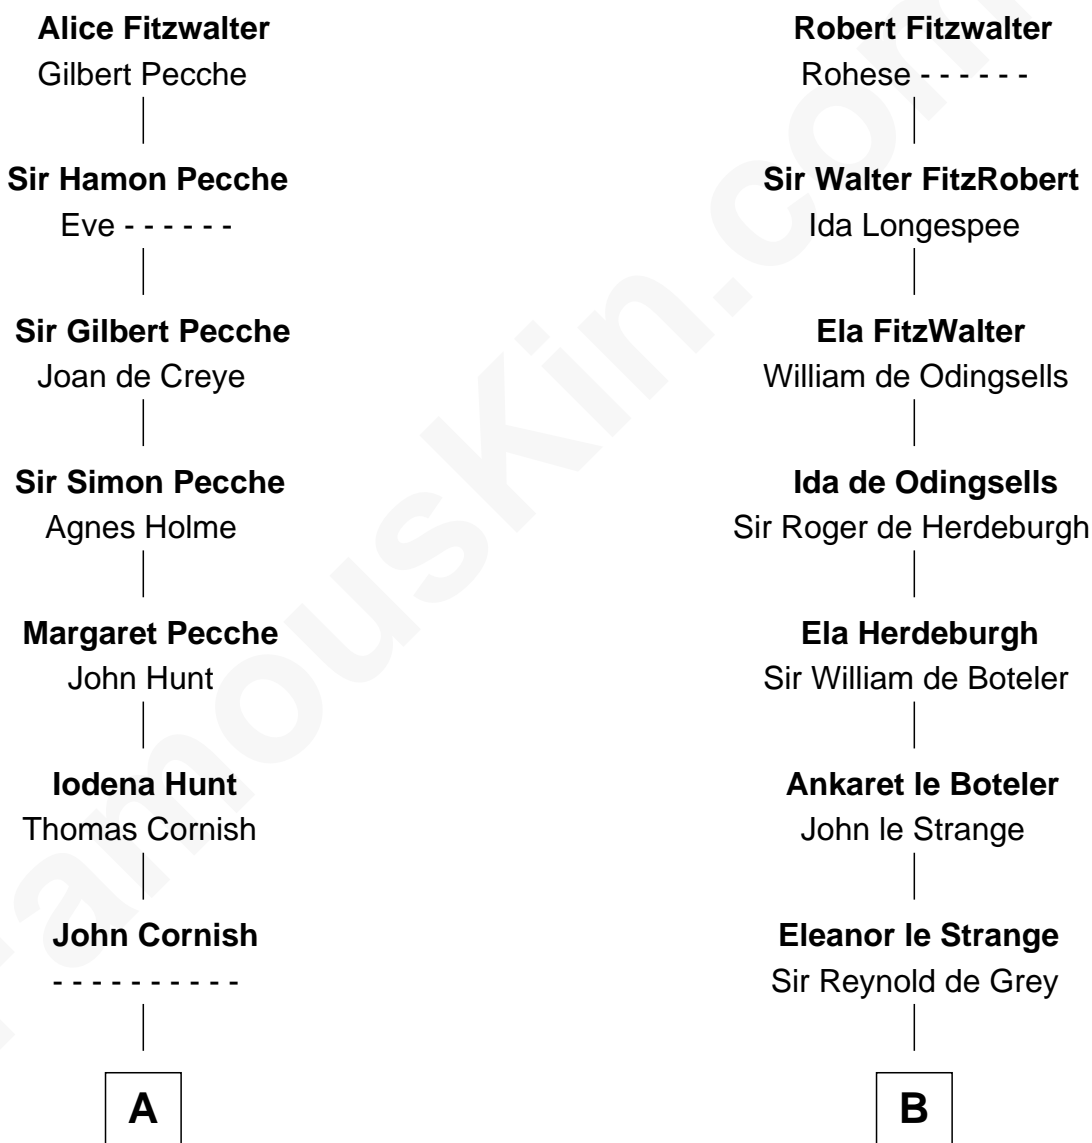

FamousKin.com

Relationship Chart of

Eliphalet Remington

Founder of Remington Arms Company

12th cousin 7 times removed of

Catherine Howard

5th Wife of King Henry VIII

Sir Walter Fitzrobert

Maud de Lucy

C

—
Sarah Robbins

Elisha Kilbourn

—
Elizabeth Kilbourn

Eliphalet Remington

—
Eliphalet Remington

Founder of Remington Arms Company