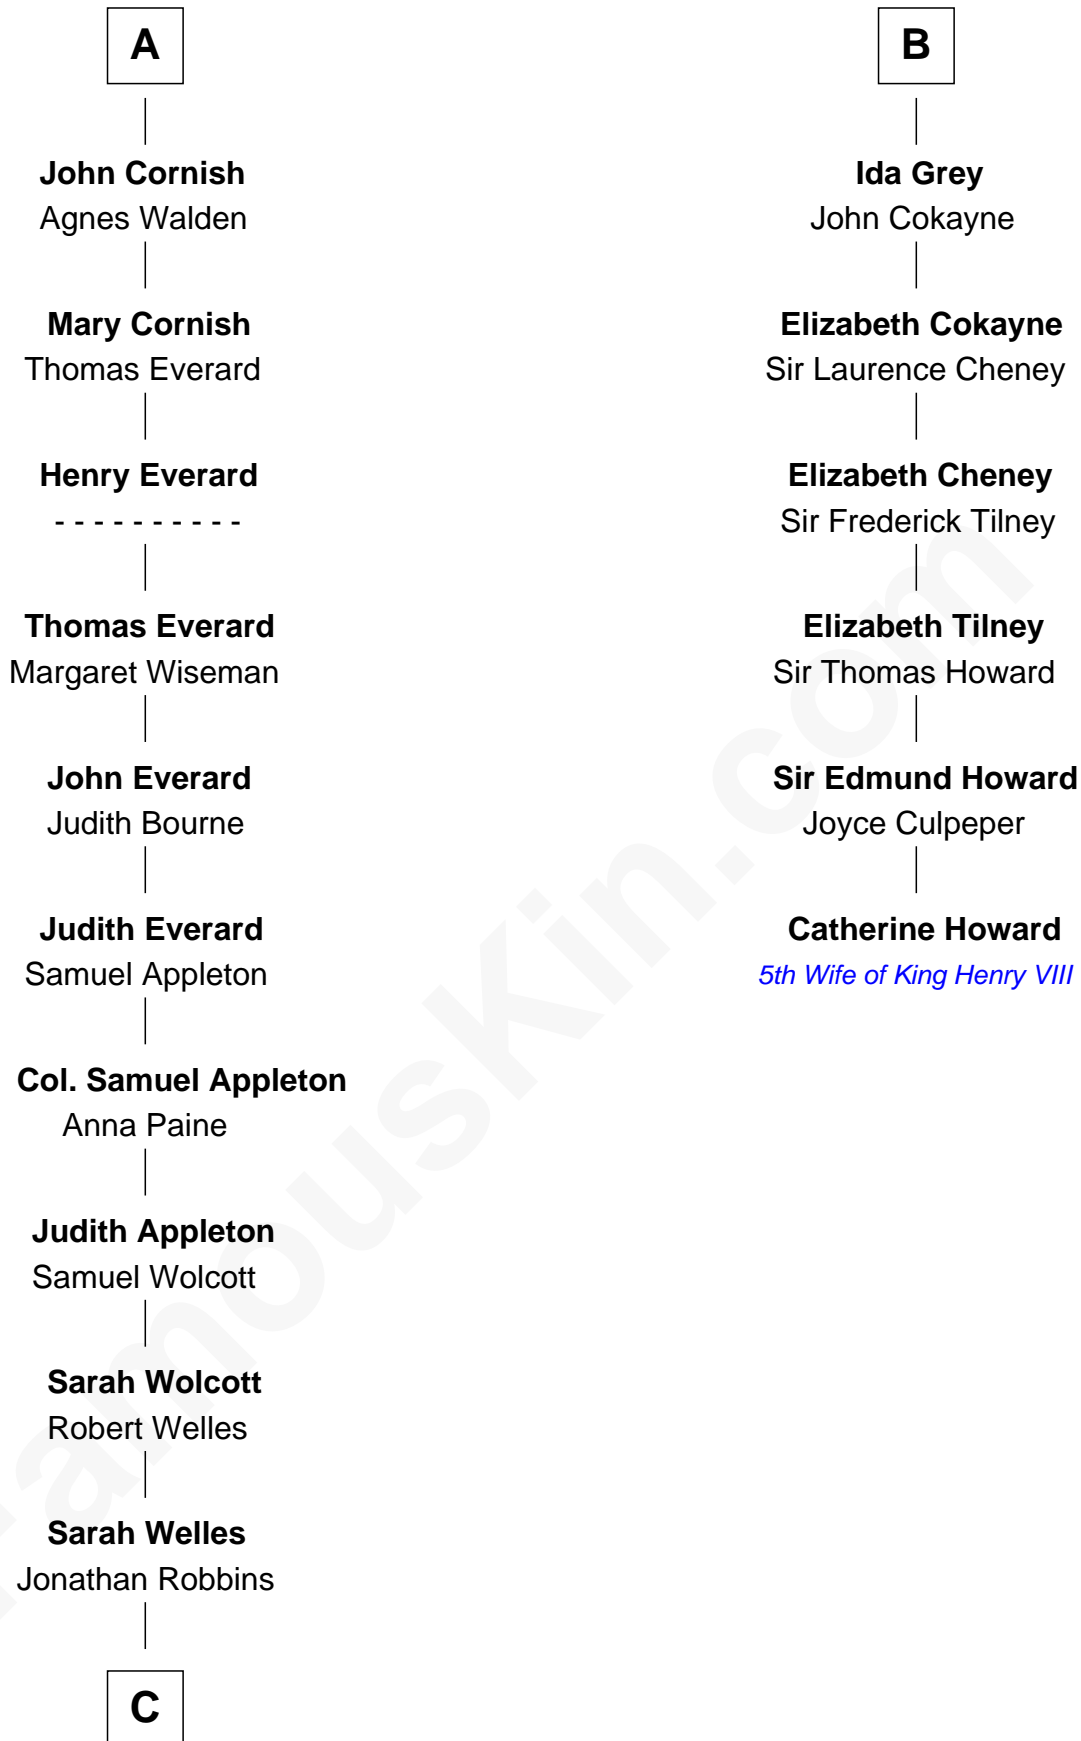

FamousKin.com

Relationship Chart of

Eliphalet Remington

Founder of Remington Arms Company

12th cousin 7 times removed of

Catherine Howard

5th Wife of King Henry VIII

Sir Walter Fitzrobert

Maud de Lucy

C

—
Sarah Robbins

Elisha Kilbourn

—
Elizabeth Kilbourn

Eliphalet Remington

—
Eliphalet Remington

Founder of Remington Arms Company