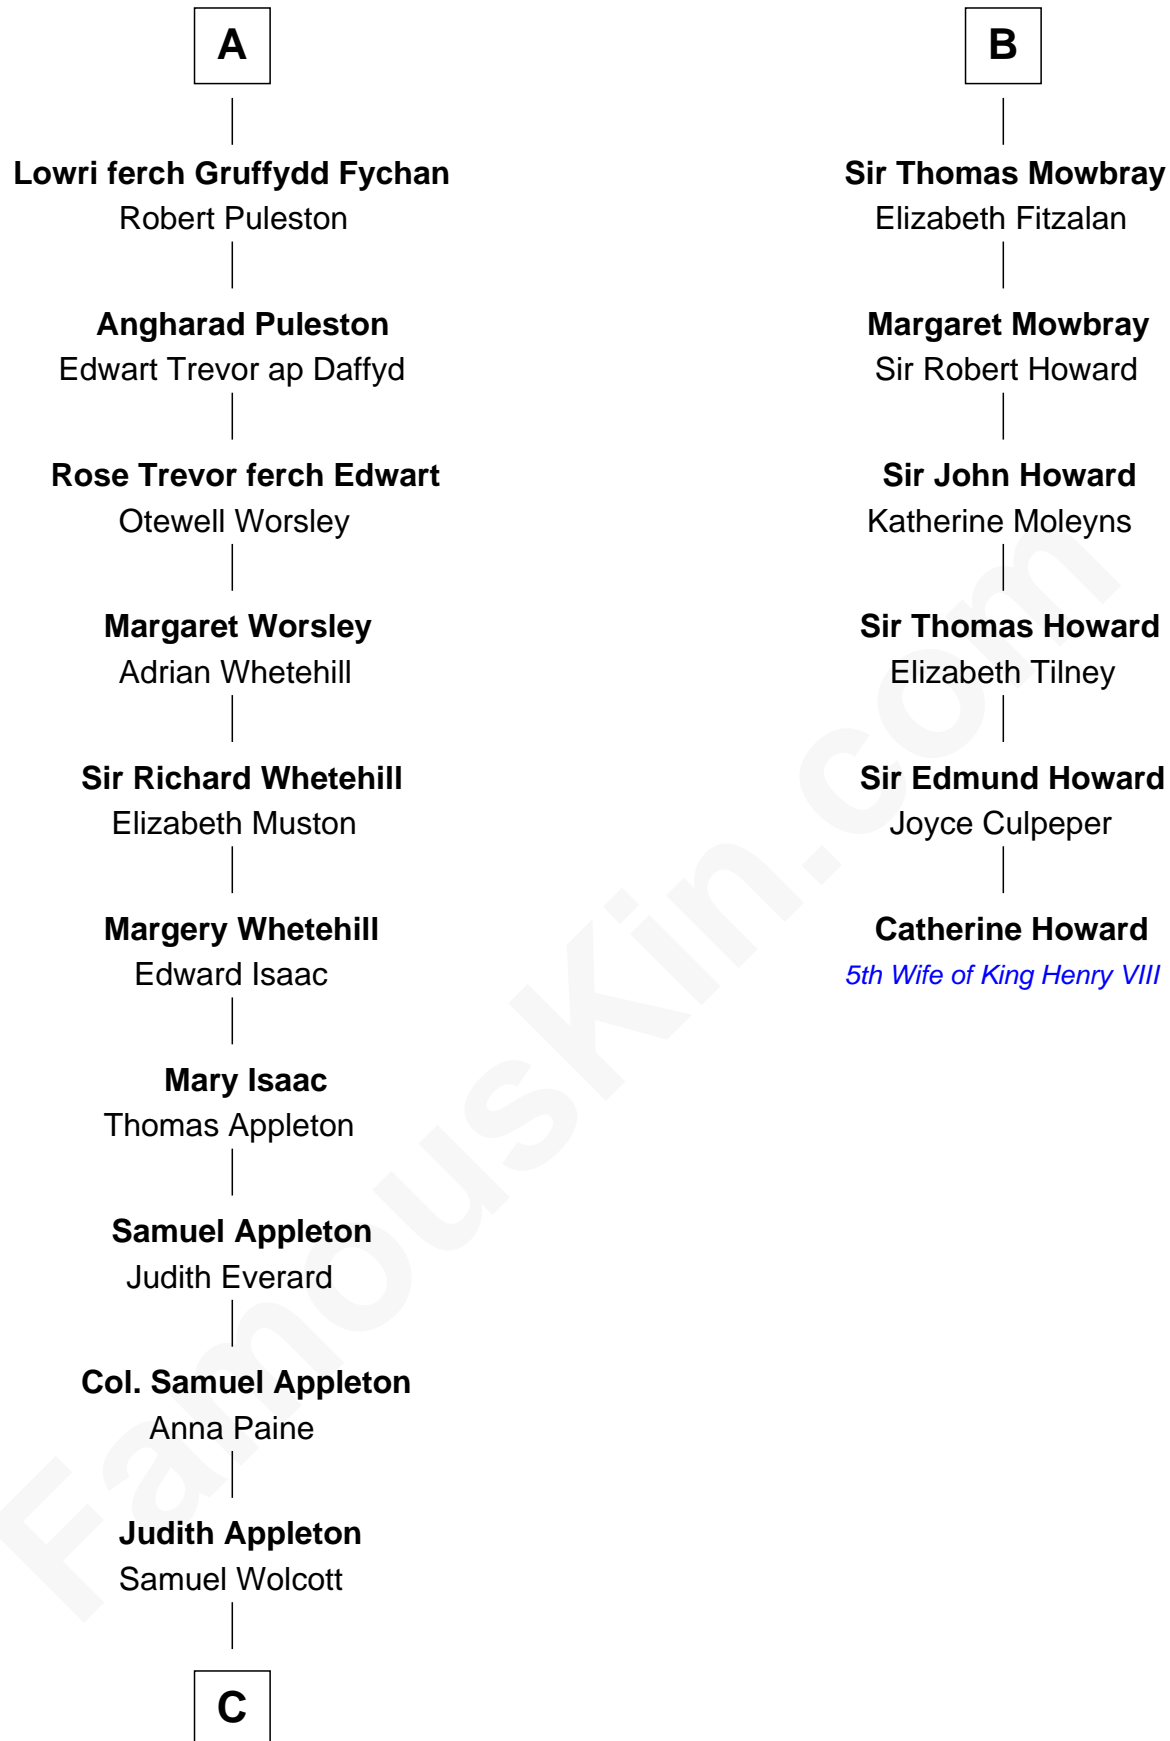

FamousKin.com

Relationship Chart of

Eliphalet Remington

Founder of Remington Arms Company

12th cousin 9 times removed of

Catherine Howard

5th Wife of King Henry VIII

John FitzGilbert
Sybilla of Salisbury