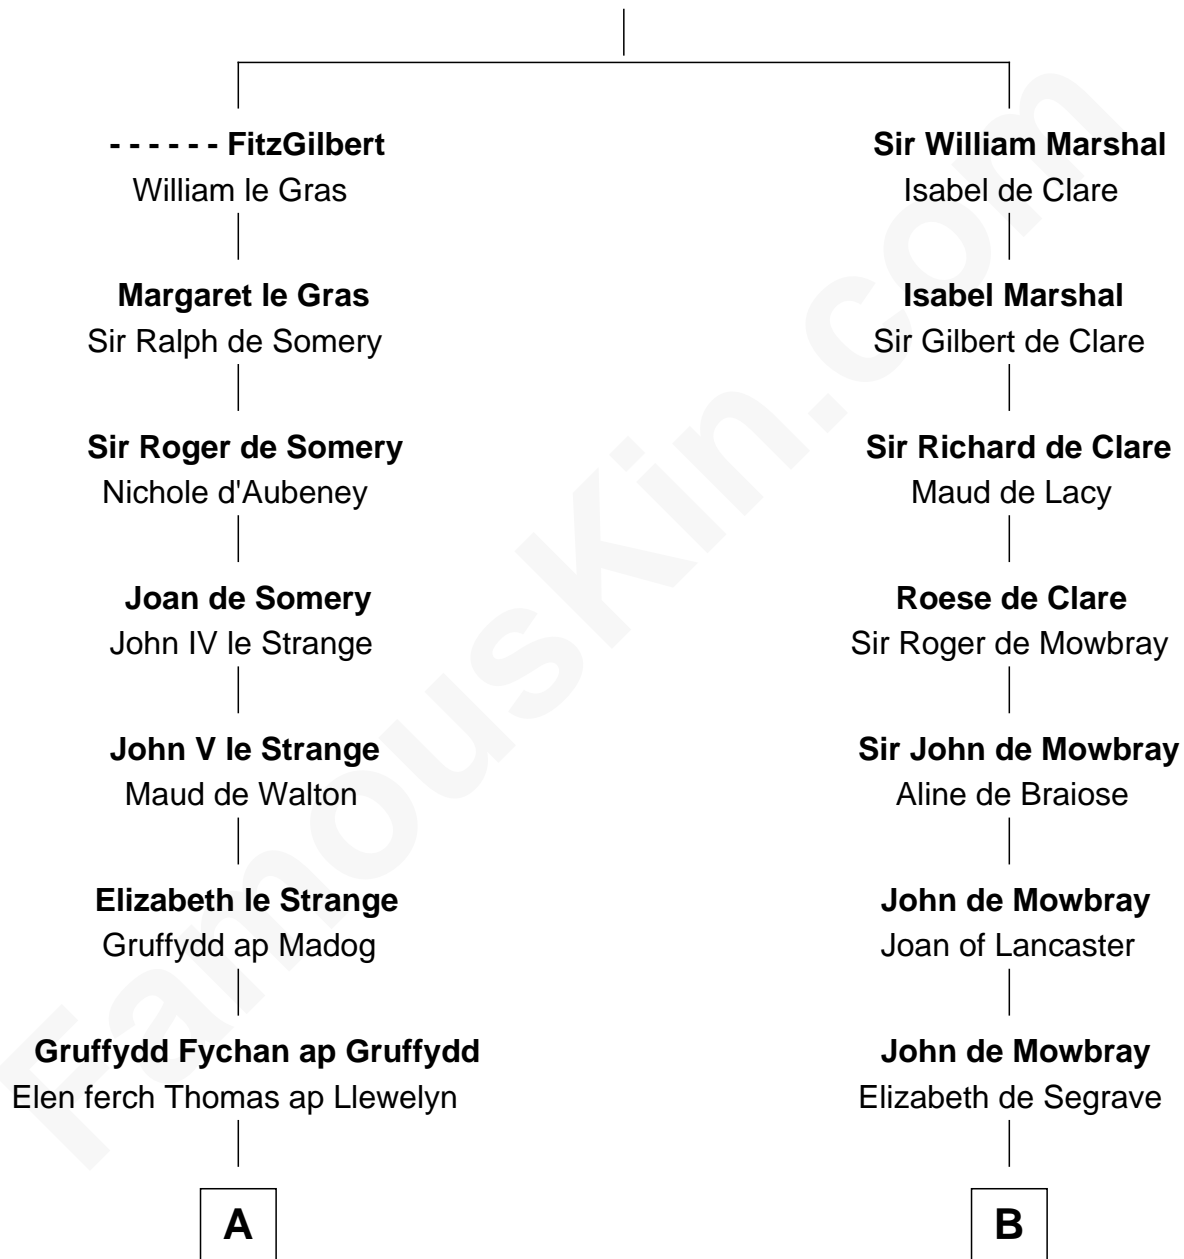

FamousKin.com

Relationship Chart of

Eliphalet Remington

Founder of Remington Arms Company

12th cousin 9 times removed of

Catherine Howard

5th Wife of King Henry VIII

John FitzGilbert
Sybilla of Salisbury

C

—
Sarah Wolcott

Robert Welles

—
Sarah Welles

Jonathan Robbins

—
Sarah Robbins

Elisha Kilbourn

—
Elizabeth Kilbourn