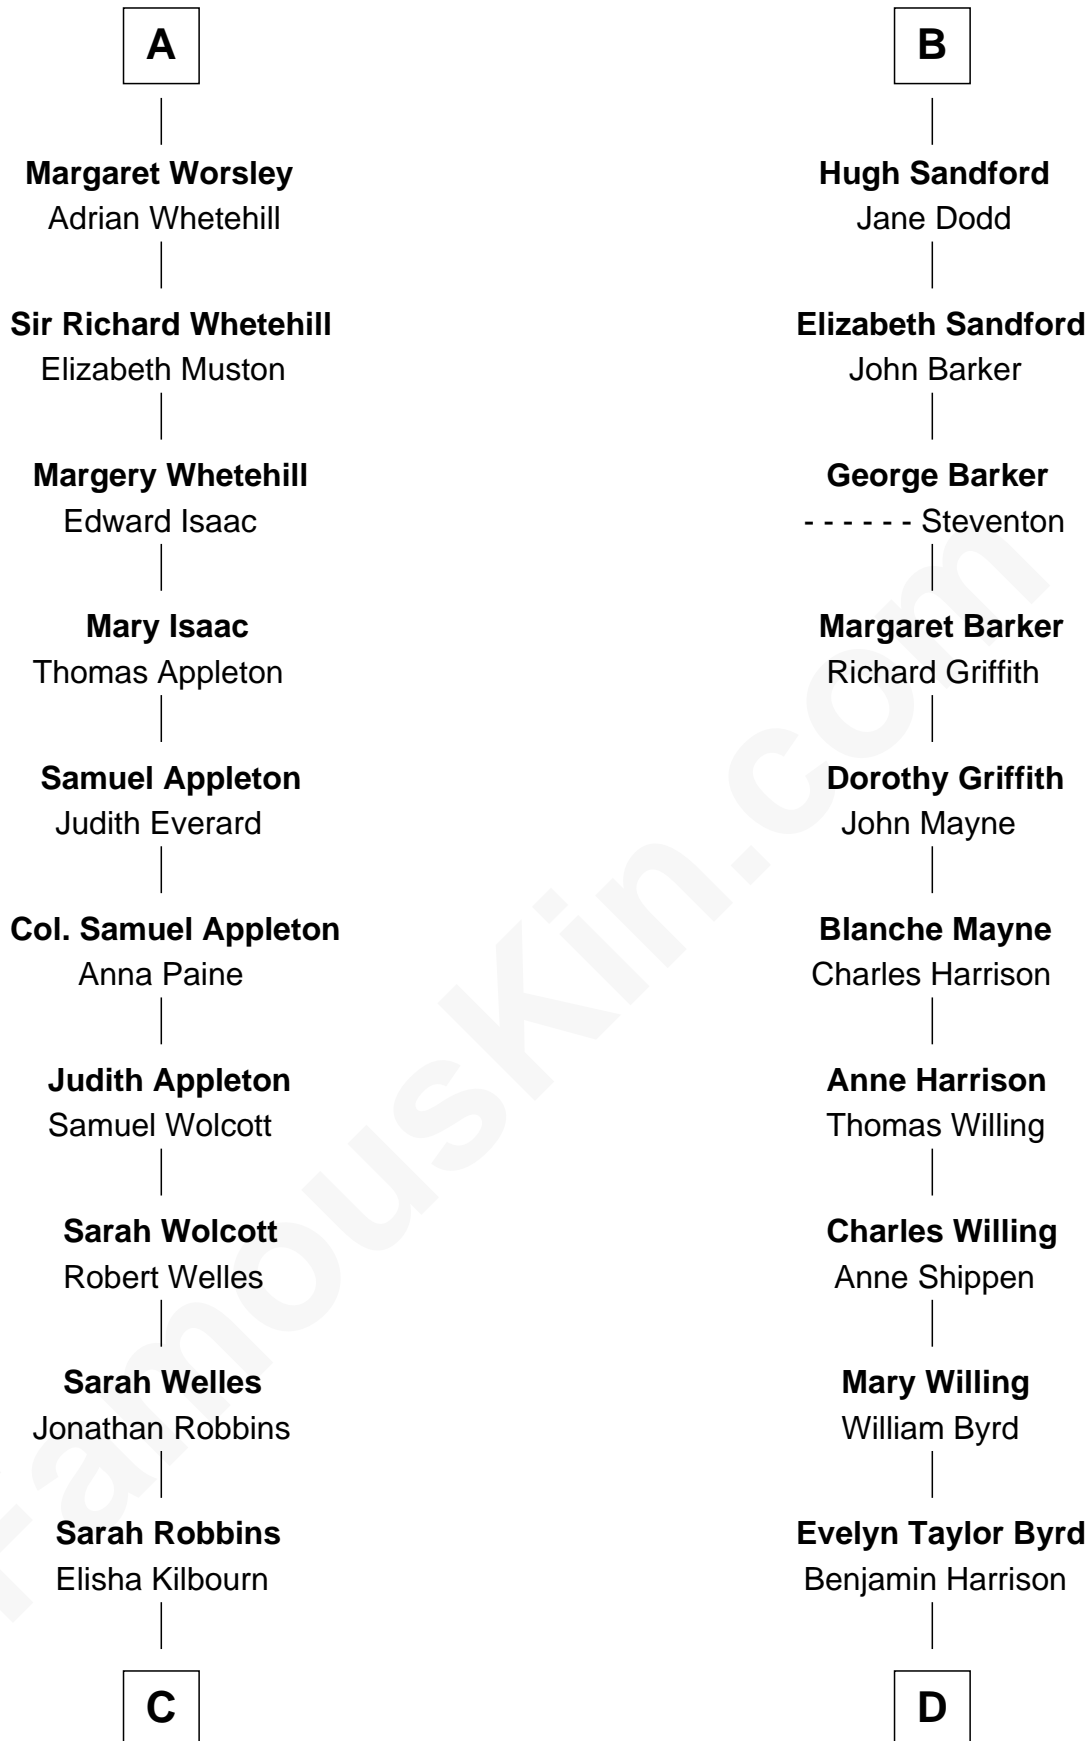

FamousKin.com

Relationship Chart of

Eliphalet Remington

Founder of Remington Arms Company

18th cousin 2 times removed of

Admiral Richard Byrd
Polar Explorer

Sir Roger de Somery
Nichole d'Aubenev

C

Elizabeth Kilbourn
Eliphalet Remington

Eliphalet Remington
Founder of Remington Arms Company

D

Anne Harrison
Richard Evelyn Byrd

Col. William Byrd
Jane Meriwether Rivers

Richard Evelyn Byrd
Eleanor Bolling Flood