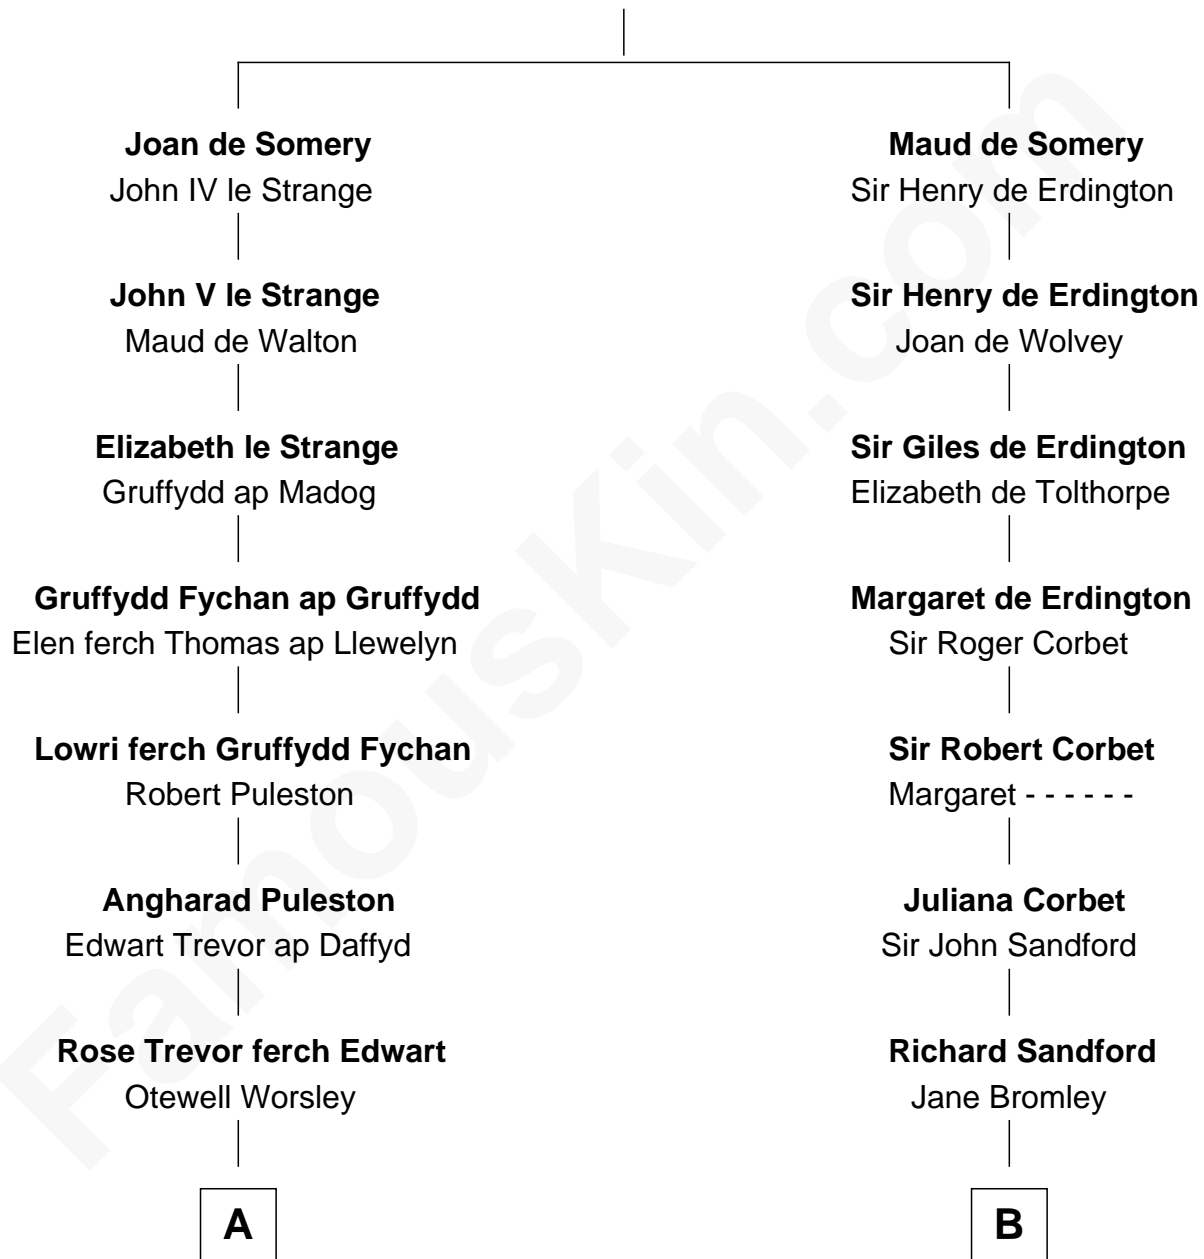

FamousKin.com

Relationship Chart of

Eliphalet Remington

Founder of Remington Arms Company

18th cousin 2 times removed of

Admiral Richard Byrd
Polar Explorer

Sir Roger de Somery
Nichole d'Aubenev

C

Elizabeth Kilbourn
Eliphalet Remington

Eliphalet Remington
Founder of Remington Arms Company

D

Anne Harrison
Richard Evelyn Byrd

Col. William Byrd
Jane Meriwether Rivers

Richard Evelyn Byrd
Eleanor Bolling Flood

Admiral Richard Byrd
Polar Explorer

FamousKin.com