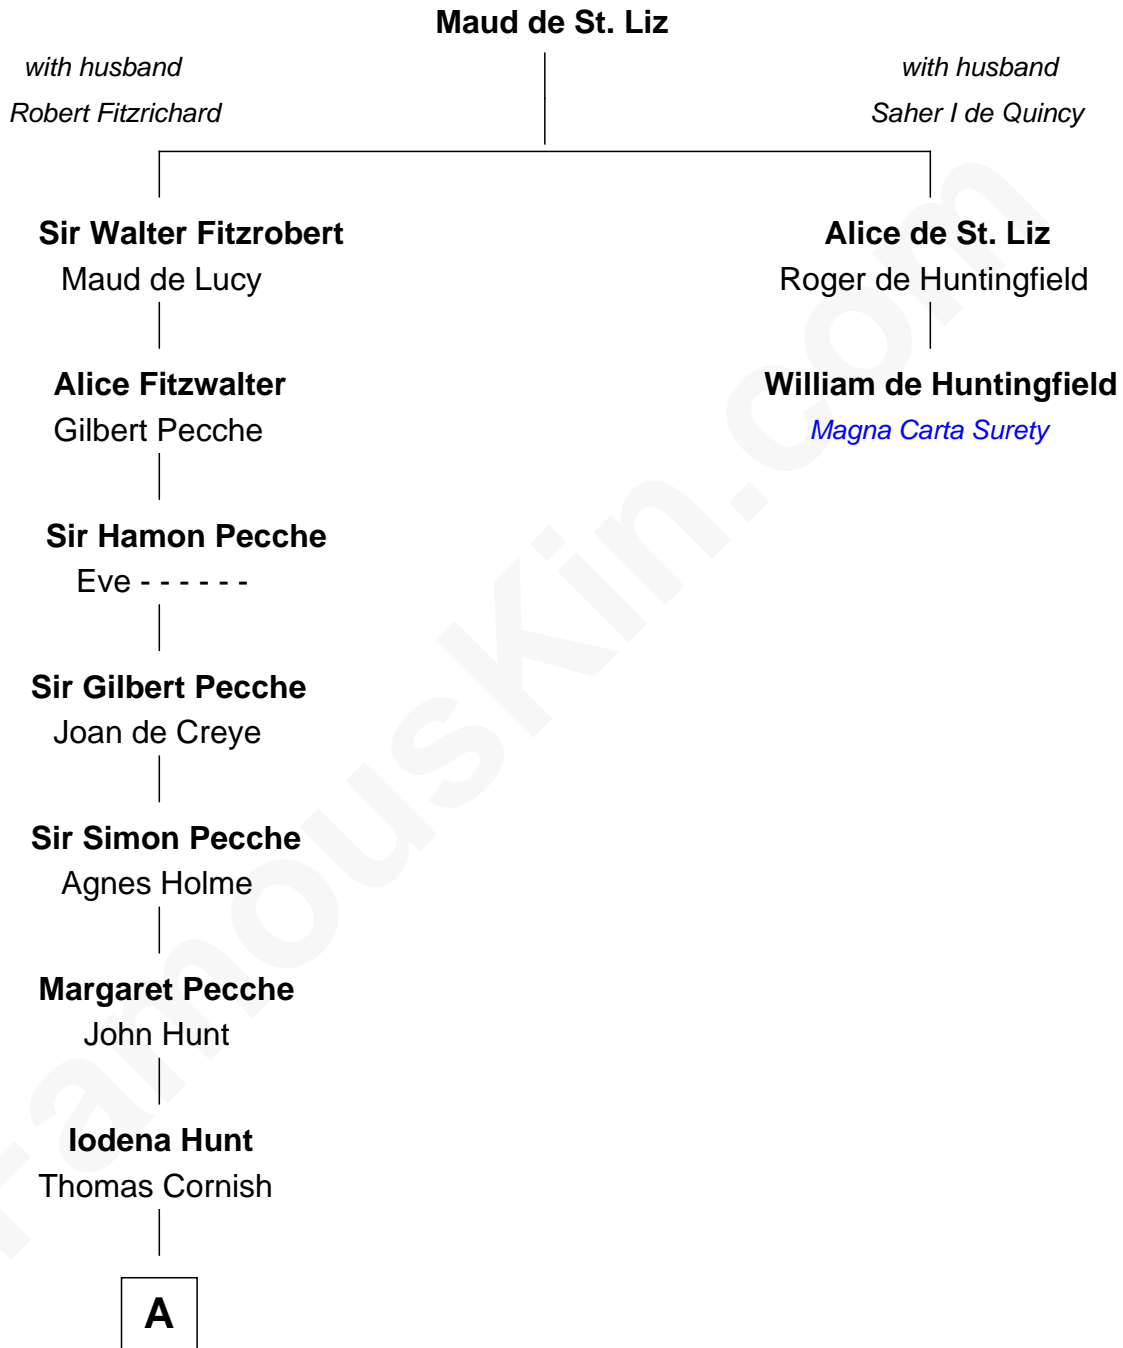

FamousKin.com

Relationship Chart of

Eliphalet Remington

Founder of Remington Arms Company

1st cousin 19 times removed of

William de Huntingfield

Magna Carta Surety

B

—
Sarah Welles
Jonathan Robbins

—
Sarah Robbins
Elisha Kilbourn

—
Elizabeth Kilbourn
Eliphalet Remington

—
Eliphalet Remington
Founder of Remington Arms Company

FamousKin.com