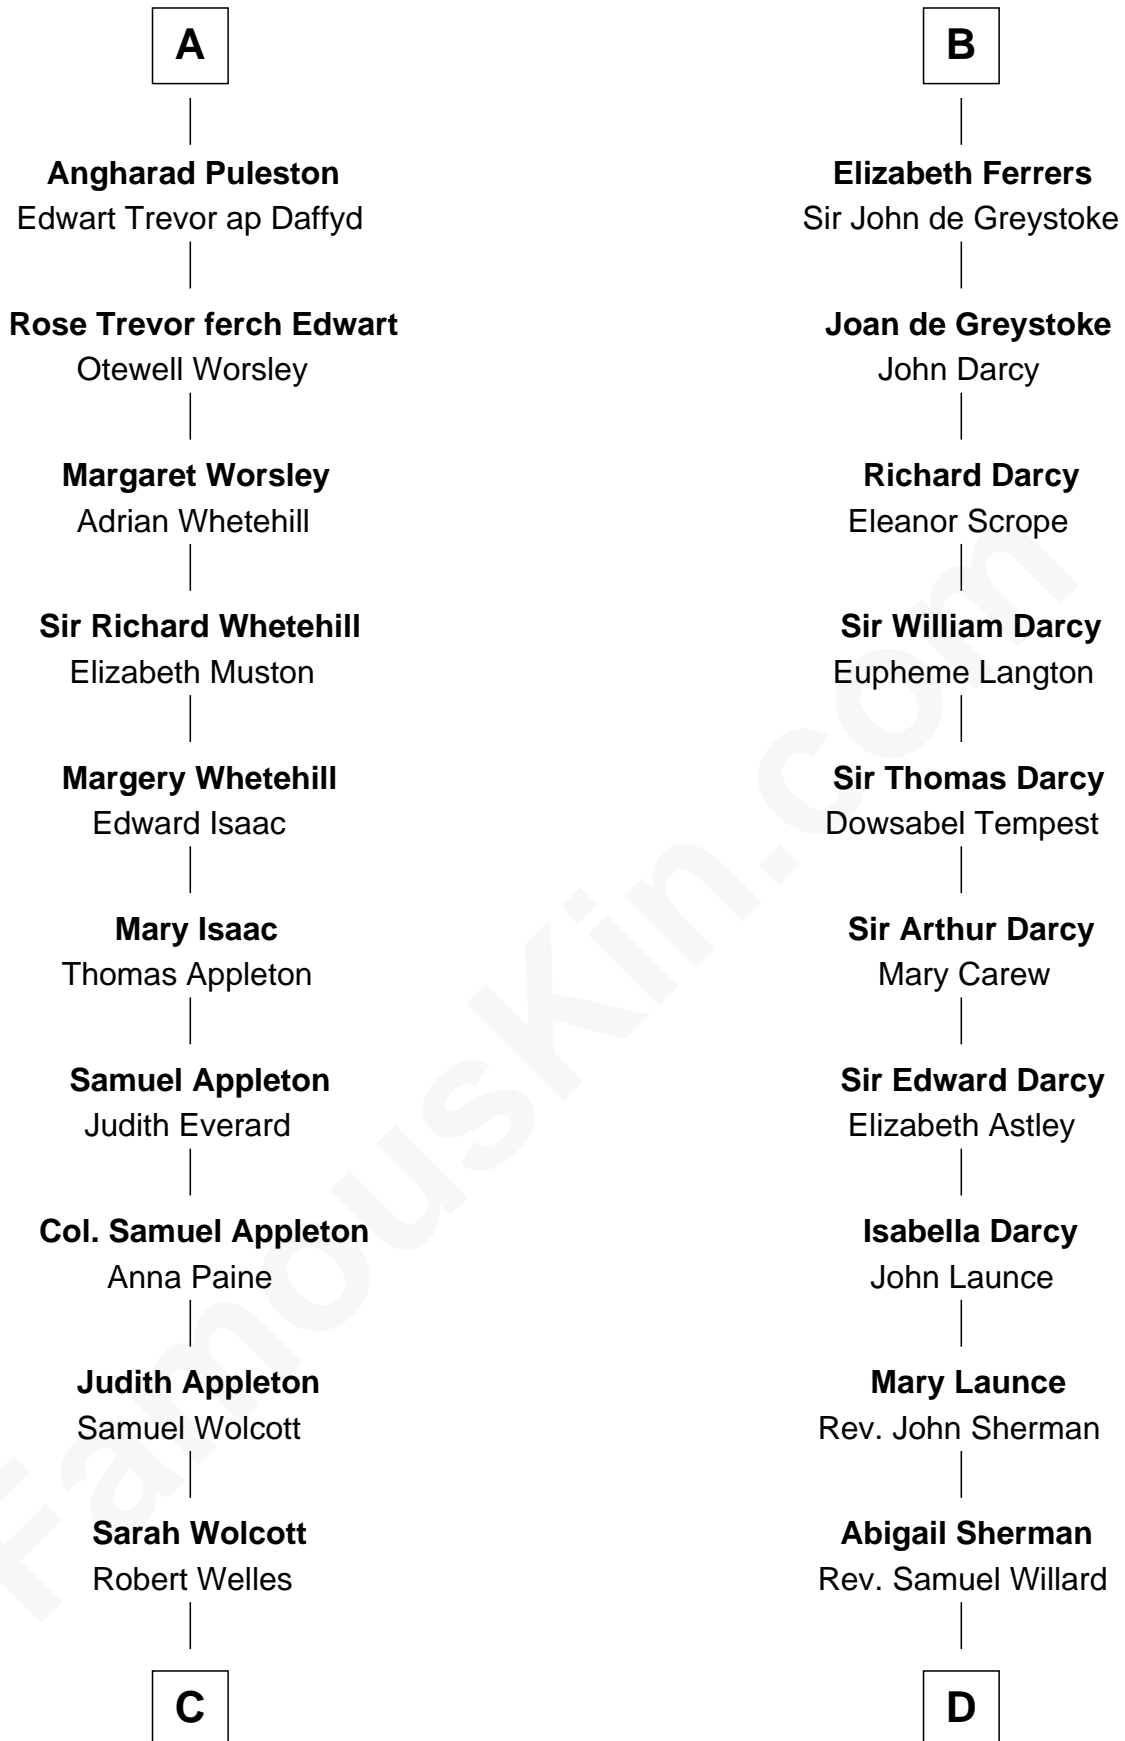

## Relationship Chart of

### Eliphalet Remington

Founder of Remington Arms Company

19th cousin 1 time removed of

**Robert Treat Paine**

Signer of the Declaration of Independence

**Hugh de Kevelioc**  
Bertrade de Montfort

**C**

**Sarah Welles**  
Jonathan Robbins

**Sarah Robbins**  
Elisha Kilbourn

**Elizabeth Kilbourn**  
Eliphalet Remington

**Eliphalet Remington**  
*Founder of Remington Arms Company*

**D**

**Abigail Willard**  
Rev. Samuel Treat

**Eunice Treat**  
Thomas Paine