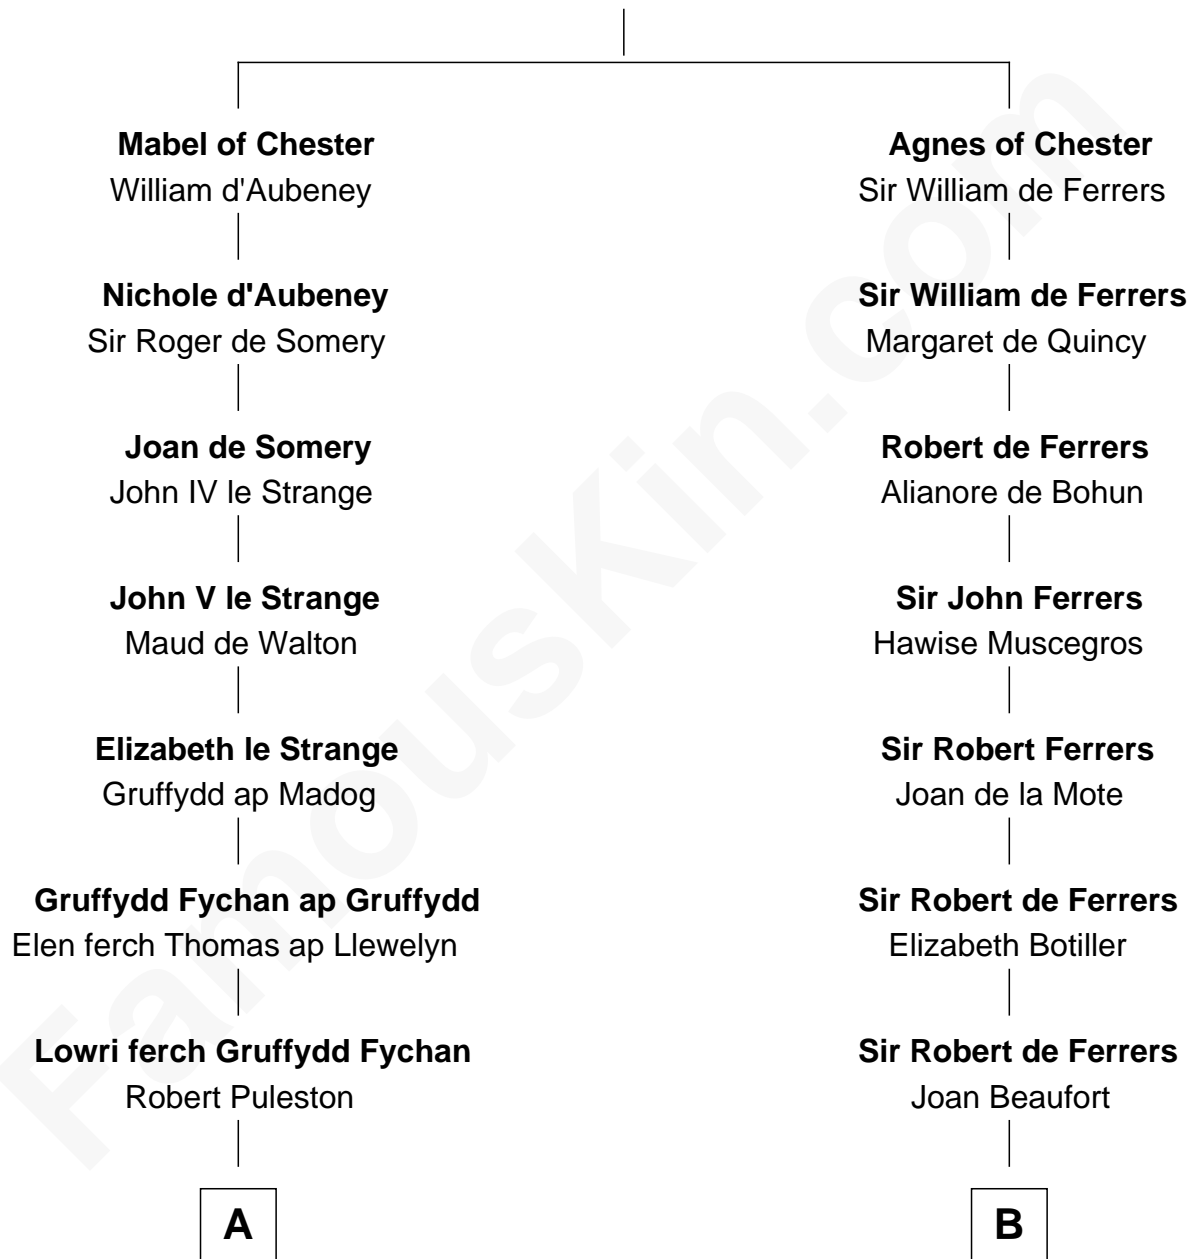

## Relationship Chart of

### Eliphalet Remington

Founder of Remington Arms Company

19th cousin 1 time removed of

**Robert Treat Paine**

Signer of the Declaration of Independence

**Hugh de Kevelioc**  
Bertrade de Montfort

**C**

**Sarah Welles**  
Jonathan Robbins

**Sarah Robbins**  
Elisha Kilbourn

**Elizabeth Kilbourn**  
Eliphalet Remington

**Eliphalet Remington**  
*Founder of Remington Arms Company*

**D**

**Abigail Willard**  
Rev. Samuel Treat

**Eunice Treat**  
Thomas Paine