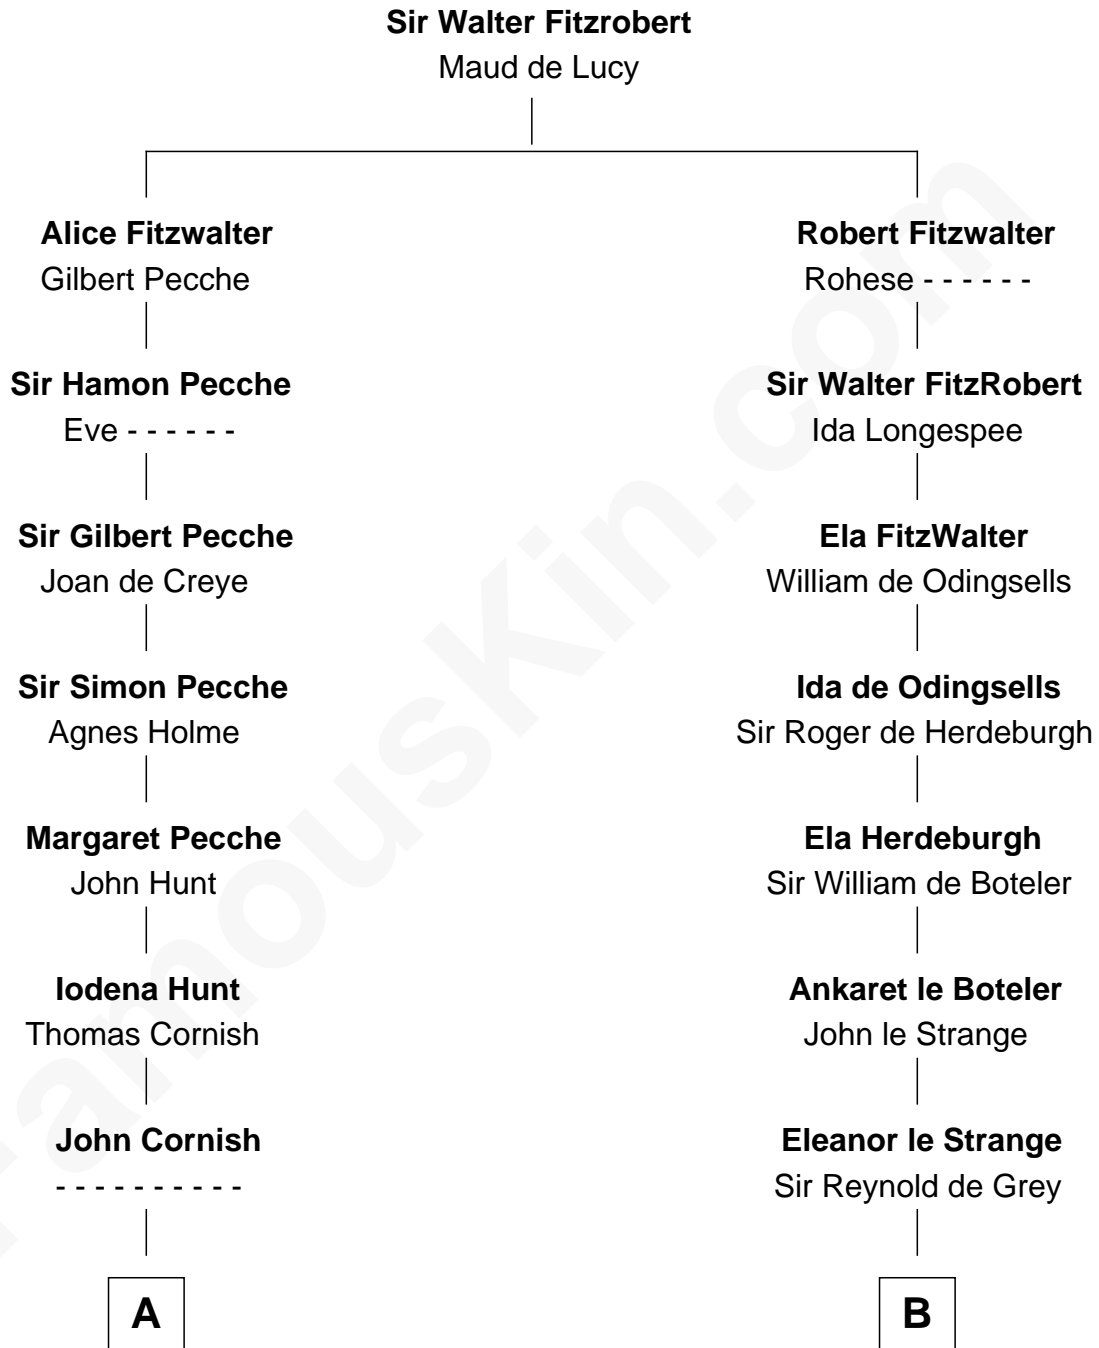

FamousKin.com

Relationship Chart of

Eliphalet Remington

Founder of Remington Arms Company

19th cousin 1 time removed of

Robert Treat Paine

Signer of the Declaration of Independence

C

Sarah Robbins
Elisha Kilbourn

Elizabeth Kilbourn
Eliphalet Remington

Eliphalet Remington
Founder of Remington Arms Company

D

Abigail Sherman
Rev. Samuel Willard

Abigail Willard
Rev. Samuel Treat

Eunice Treat
Thomas Paine